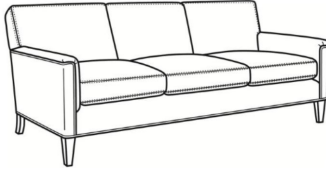

CR LAINE®

STYLE • COMFORT • COLOR

Digby / 5135-CH

DESCRIPTION:	Channel Back Chair (30W)
OUTSIDE:	30"W x 37"D x 34"H
INSIDE:	22"W x 21.5"D
SEAT:	21"H
ARM:	25"H
COM:	Plain: 7.00 yds Repeat of 2-14": 8.75 yds Repeat of 15-27": 9.50 yds
WEIGHT:	65 lbs

Digby / L5137
Leather Ottoman (27W X 21D)
Outside: 27W x 21D x 17.5H
Inside: 0W x 0D

Digby / 5137
Ottoman (27W X 21D)
Outside: 27W x 21D x 17.5H
Inside: 0W x 0D

Digby / 5130
Sofa (83.5W)
Outside: 83.5W x 37D x 34H
Inside: 74W x 21.5D

Digby / 5131
Long Sofa (95.5W)
Outside: 95.5W x 37D x 34H
Inside: 86W x 21.5D

Digby / 5132
Apt Sofa (72.5W)
Outside: 72.5W x 37D x 34H
Inside: 63W x 21.5D

Digby / 5134
Loveseat (58.5W)
Outside: 58.5W x 37D x 34H
Inside: 49W x 21.5D

Digby / 5135
Chair (30W)
Outside: 30W x 37D x 34H
Inside: 22W x 21.5D

Digby / L5130
Leather Sofa (83.5W)
Outside: 83.5W x 37D x 34H
Inside: 74W x 21.5D

Digby / L5131
Leather Long Sofa (95.5W)
Outside: 95.5W x 37D x 34H
Inside: 86W x 21.5D