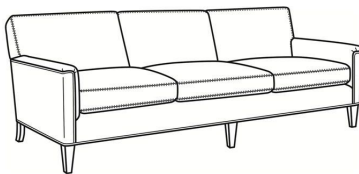

CR LAINE®

STYLE • COMFORT • COLOR

Digby / 5135-CH

DESCRIPTION:	Channel Back Chair (30W)
OUTSIDE:	30"W x 37"D x 34"H
INSIDE:	22"W x 21.5"D
SEAT:	21"H
ARM:	25"H
COM:	Plain: 7.00 yds Repeat of 2-14": 8.75 yds Repeat of 15-27": 9.50 yds
WEIGHT:	65 lbs

L = available in leather

Standard Features:

Tight Back

Saddle-Stitched

May be shown with optional features

DIGBY

Standard Seat Cushion: Hallmark Seat

Also available:

Digby / L5137
Leather Ottoman (27W X 21D)
Outside: 27W x 21D x 17.5H
Inside: 0W x 0D

Digby / 5137
Ottoman (27W X 21D)
Outside: 27W x 21D x 17.5H
Inside: 0W x 0D

Digby / 5130
Sofa (83.5W)
Outside: 83.5W x 37D x 34H
Inside: 74W x 21.5D

Digby / 5131
Long Sofa (95.5W)
Outside: 95.5W x 37D x 34H
Inside: 86W x 21.5D

Digby / 5132
Apt Sofa (72.5W)
Outside: 72.5W x 37D x 34H
Inside: 63W x 21.5D

Digby / 5134
Loveseat (58.5W)
Outside: 58.5W x 37D x 34H
Inside: 49W x 21.5D