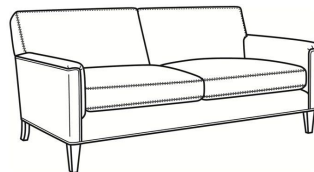

CR LAINE®

STYLE • COMFORT • COLOR

Digby / 5135-CH

DESCRIPTION:	Channel Back Chair (30W)
OUTSIDE:	30"W x 37"D x 34"H
INSIDE:	22"W x 21.5"D
SEAT:	21"H
ARM:	25"H
COM:	Plain: 7.00 yds Repeat of 2-14": 8.75 yds Repeat of 15-27": 9.50 yds
WEIGHT:	65 lbs

Digby / L5137
Leather Ottoman (27W X 21D)
Outside: 27W x 21D x 17.5H
Inside: 0W x 0D

Digby / 5137
Ottoman (27W X 21D)
Outside: 27W x 21D x 17.5H
Inside: 0W x 0D

Digby / 5130
Sofa (83.5W)
Outside: 83.5W x 37D x 34H
Inside: 74W x 21.5D

Digby / 5131
Long Sofa (95.5W)
Outside: 95.5W x 37D x 34H
Inside: 86W x 21.5D

Digby / 5132
Apt Sofa (72.5W)
Outside: 72.5W x 37D x 34H
Inside: 63W x 21.5D

Digby / 5134
Loveseat (58.5W)
Outside: 58.5W x 37D x 34H
Inside: 49W x 21.5D