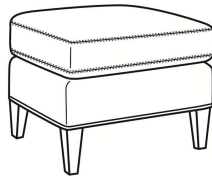

CR LAINE®

STYLE • COMFORT • COLOR

Digby / 5135-CH

DESCRIPTION:	Channel Back Chair (30W)
OUTSIDE:	30"W x 37"D x 34"H
INSIDE:	22"W x 21.5"D
SEAT:	21"H
ARM:	25"H
COM:	Plain: 7.00 yds Repeat of 2-14": 8.75 yds Repeat of 15-27": 9.50 yds
WEIGHT:	65 lbs

L = available in leather

Standard Features:

Tight Back

Saddle-Stitched

May be shown with optional features

DIGBY

Standard Seat Cushion: Hallmark Seat

Also available:

Digby / L5137
Leather Ottoman (27W X 21D)
Outside: 27W x 21D x 17.5H
Inside: 0W x 0D

Digby / 5137
Ottoman (27W X 21D)
Outside: 27W x 21D x 17.5H
Inside: 0W x 0D

Digby / 5130
Sofa (83.5W)
Outside: 83.5W x 37D x 34H
Inside: 74W x 21.5D

Digby / 5131
Long Sofa (95.5W)
Outside: 95.5W x 37D x 34H
Inside: 86W x 21.5D

Digby / 5132
Apt Sofa (72.5W)
Outside: 72.5W x 37D x 34H
Inside: 63W x 21.5D

Digby / 5134
Loveseat (58.5W)
Outside: 58.5W x 37D x 34H
Inside: 49W x 21.5D