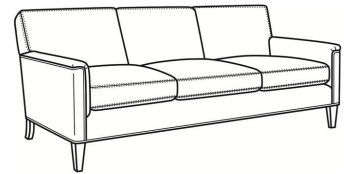

CR LAINE®

STYLE • COMFORT • COLOR

Digby / 5135-CH

DESCRIPTION:	Channel Back Chair (30W)
OUTSIDE:	30"W x 37"D x 34"H
INSIDE:	22"W x 21.5"D
SEAT:	21"H
ARM:	25"H
COM:	Plain: 7.00 yds Repeat of 2-14": 8.75 yds Repeat of 15-27": 9.50 yds
WEIGHT:	65 lbs

L = available in leather

Standard Features:

Tight Back

Saddle-Stitched

May be shown with optional features

DIGBY

Standard Seat Cushion: Hallmark Seat

Also available:

Digby / L5137
Leather Ottoman (27W X 21D)
Outside: 27W x 21D x 17.5H
Inside: 0W x 0D

Digby / 5137
Ottoman (27W X 21D)
Outside: 27W x 21D x 17.5H
Inside: 0W x 0D

Digby / 5130
Sofa (83.5W)
Outside: 83.5W x 37D x 34H
Inside: 74W x 21.5D

Digby / 5131
Long Sofa (95.5W)
Outside: 95.5W x 37D x 34H
Inside: 86W x 21.5D

Digby / 5132
Apt Sofa (72.5W)
Outside: 72.5W x 37D x 34H
Inside: 63W x 21.5D

Digby / 5134
Loveseat (58.5W)
Outside: 58.5W x 37D x 34H
Inside: 49W x 21.5D