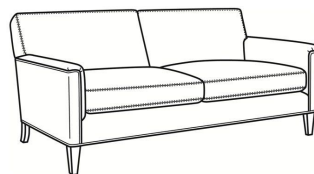

CR LAINE®

STYLE • COMFORT • COLOR

Digby / 5135-CH

DESCRIPTION:	Channel Back Chair (30W)
OUTSIDE:	30"W x 37"D x 34"H
INSIDE:	22"W x 21.5"D
SEAT:	21"H
ARM:	25"H
COM:	Plain: 7.00 yds Repeat of 2-14": 8.75 yds Repeat of 15-27": 9.50 yds
WEIGHT:	65 lbs

Digby / L5137
Leather Ottoman (27W X 21D)
Outside: 27W x 21D x 17.5H
Inside: 0W x 0D

Digby / 5137
Ottoman (27W X 21D)
Outside: 27W x 21D x 17.5H
Inside: 0W x 0D

Digby / 5130
Sofa (83.5W)
Outside: 83.5W x 37D x 34H
Inside: 74W x 21.5D

Digby / 5131
Long Sofa (95.5W)
Outside: 95.5W x 37D x 34H
Inside: 86W x 21.5D

Digby / 5132
Apt Sofa (72.5W)
Outside: 72.5W x 37D x 34H
Inside: 63W x 21.5D

Digby / 5134
Loveseat (58.5W)
Outside: 58.5W x 37D x 34H
Inside: 49W x 21.5D