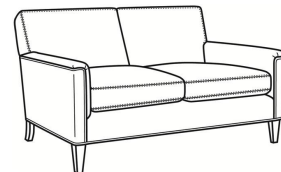

CR LAINE®

STYLE • COMFORT • COLOR

Digby / 5135-CH

DESCRIPTION:	Channel Back Chair (30W)
OUTSIDE:	30"W x 37"D x 34"H
INSIDE:	22"W x 21.5"D
SEAT:	21"H
ARM:	25"H
COM:	Plain: 7.00 yds Repeat of 2-14": 8.75 yds Repeat of 15-27": 9.50 yds
WEIGHT:	65 lbs

Digby / L5137
Leather Ottoman (27W X 21D)
Outside: 27W x 21D x 17.5H
Inside: 0W x 0D

Digby / 5137
Ottoman (27W X 21D)
Outside: 27W x 21D x 17.5H
Inside: 0W x 0D

Digby / 5130
Sofa (83.5W)
Outside: 83.5W x 37D x 34H
Inside: 74W x 21.5D

Digby / 5131
Long Sofa (95.5W)
Outside: 95.5W x 37D x 34H
Inside: 86W x 21.5D

Digby / 5132
Apt Sofa (72.5W)
Outside: 72.5W x 37D x 34H
Inside: 63W x 21.5D

Digby / 5134
Loveseat (58.5W)
Outside: 58.5W x 37D x 34H
Inside: 49W x 21.5D