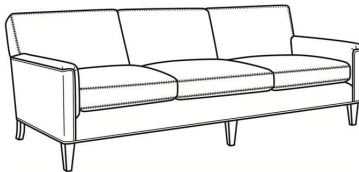

CR LAINE®

STYLE • COMFORT • COLOR

Digby / 5135-CH

DESCRIPTION:	Channel Back Chair (30W)
OUTSIDE:	30"W x 37"D x 34"H
INSIDE:	22"W x 21.5"D
SEAT:	21"H
ARM:	25"H
COM:	Plain: 7.00 yds Repeat of 2-14": 8.75 yds Repeat of 15-27": 9.50 yds
WEIGHT:	65 lbs

L = available in leather

Standard Features:

Tight Back

Saddle-Stitched

May be shown with optional features

DIGBY

Standard Seat Cushion: Hallmark Seat

Also available:

Digby / L5137
Leather Ottoman (27W X 21D)
Outside: 27W x 21D x 17.5H
Inside: 0W x 0D

Digby / 5137
Ottoman (27W X 21D)
Outside: 27W x 21D x 17.5H
Inside: 0W x 0D

Digby / 5130
Sofa (83.5W)
Outside: 83.5W x 37D x 34H
Inside: 74W x 21.5D

Digby / 5131
Long Sofa (95.5W)
Outside: 95.5W x 37D x 34H
Inside: 86W x 21.5D

Digby / 5132
Apt Sofa (72.5W)
Outside: 72.5W x 37D x 34H
Inside: 63W x 21.5D

Digby / 5134
Loveseat (58.5W)
Outside: 58.5W x 37D x 34H
Inside: 49W x 21.5D