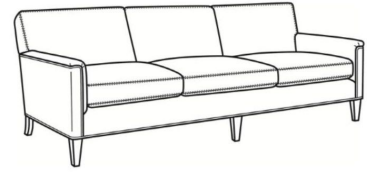

CR LAINE®

STYLE • COMFORT • COLOR

Digby / 5135-CH

DESCRIPTION:	Channel Back Chair (30W)
OUTSIDE:	30"W x 37"D x 34"H
INSIDE:	22"W x 21.5"D
SEAT:	21"H
ARM:	25"H
COM:	Plain: 7.00 yds Repeat of 2-14": 8.75 yds Repeat of 15-27": 9.50 yds
WEIGHT:	65 lbs

Digby / L5137
Leather Ottoman (27W X 21D)
Outside: 27W x 21D x 17.5H
Inside: 0W x 0D

Digby / 5137
Ottoman (27W X 21D)
Outside: 27W x 21D x 17.5H
Inside: 0W x 0D

Digby / 5130
Sofa (83.5W)
Outside: 83.5W x 37D x 34H
Inside: 74W x 21.5D

Digby / 5131
Long Sofa (95.5W)
Outside: 95.5W x 37D x 34H
Inside: 86W x 21.5D

Digby / 5132
Apt Sofa (72.5W)
Outside: 72.5W x 37D x 34H
Inside: 63W x 21.5D

Digby / 5134
Loveseat (58.5W)
Outside: 58.5W x 37D x 34H
Inside: 49W x 21.5D

Digby / 5135
Chair (30W)
Outside: 30W x 37D x 34H
Inside: 22W x 21.5D

Digby / L5130
Leather Sofa (83.5W)
Outside: 83.5W x 37D x 34H
Inside: 74W x 21.5D

Digby / L5131
Leather Long Sofa (95.5W)
Outside: 95.5W x 37D x 34H
Inside: 86W x 21.5D