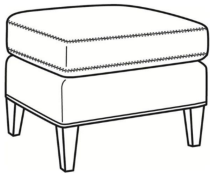

CR LAINE®

STYLE • COMFORT • COLOR

Digby / 5135-CH

DESCRIPTION:	Channel Back Chair (30W)
OUTSIDE:	30"W x 37"D x 34"H
INSIDE:	22"W x 21.5"D
SEAT:	21"H
ARM:	25"H
COM:	Plain: 7.00 yds Repeat of 2-14": 8.75 yds Repeat of 15-27": 9.50 yds
WEIGHT:	65 lbs

L = available in leather

Standard Features:

Tight Back

Saddle-Stitched

May be shown with optional features

DIGBY

Standard Seat Cushion: Hallmark Seat

Also available:

Digby / L5137
Leather Ottoman (27W X 21D)
Outside: 27W x 21D x 17.5H
Inside: 0W x 0D

Digby / 5137
Ottoman (27W X 21D)
Outside: 27W x 21D x 17.5H
Inside: 0W x 0D

Digby / 5130
Sofa (83.5W)
Outside: 83.5W x 37D x 34H
Inside: 74W x 21.5D

Digby / 5131
Long Sofa (95.5W)
Outside: 95.5W x 37D x 34H
Inside: 86W x 21.5D

Digby / 5132
Apt Sofa (72.5W)
Outside: 72.5W x 37D x 34H
Inside: 63W x 21.5D

Digby / 5134
Loveseat (58.5W)
Outside: 58.5W x 37D x 34H
Inside: 49W x 21.5D