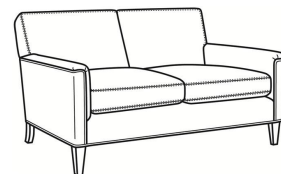

CR LAINE®

STYLE • COMFORT • COLOR

Digby / 5135-CH

DESCRIPTION:	Channel Back Chair (30W)
OUTSIDE:	30"W x 37"D x 34"H
INSIDE:	22"W x 21.5"D
SEAT:	21"H
ARM:	25"H
COM:	Plain: 7.00 yds Repeat of 2-14": 8.75 yds Repeat of 15-27": 9.50 yds
WEIGHT:	65 lbs

Digby / L5137
Leather Ottoman (27W X 21D)
Outside: 27W x 21D x 17.5H
Inside: 0W x 0D

Digby / 5137
Ottoman (27W X 21D)
Outside: 27W x 21D x 17.5H
Inside: 0W x 0D

Digby / 5130
Sofa (83.5W)
Outside: 83.5W x 37D x 34H
Inside: 74W x 21.5D

Digby / 5131
Long Sofa (95.5W)
Outside: 95.5W x 37D x 34H
Inside: 86W x 21.5D

Digby / 5132
Apt Sofa (72.5W)
Outside: 72.5W x 37D x 34H
Inside: 63W x 21.5D

Digby / 5134
Loveseat (58.5W)
Outside: 58.5W x 37D x 34H
Inside: 49W x 21.5D