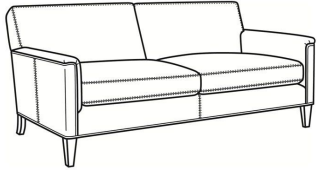

CR LAINE®

STYLE • COMFORT • COLOR

Digby / 5135-CH

DESCRIPTION:	Channel Back Chair (30W)
OUTSIDE:	30"W x 37"D x 34"H
INSIDE:	22"W x 21.5"D
SEAT:	21"H
ARM:	25"H
COM:	Plain: 7.00 yds Repeat of 2-14": 8.75 yds Repeat of 15-27": 9.50 yds
WEIGHT:	65 lbs

Digby / L5137
Leather Ottoman (27W X 21D)
Outside: 27W x 21D x 17.5H
Inside: 0W x 0D

Digby / 5137
Ottoman (27W X 21D)
Outside: 27W x 21D x 17.5H
Inside: 0W x 0D

Digby / 5130
Sofa (83.5W)
Outside: 83.5W x 37D x 34H
Inside: 74W x 21.5D

Digby / 5131
Long Sofa (95.5W)
Outside: 95.5W x 37D x 34H
Inside: 86W x 21.5D

Digby / 5132
Apt Sofa (72.5W)
Outside: 72.5W x 37D x 34H
Inside: 63W x 21.5D

Digby / 5134
Loveseat (58.5W)
Outside: 58.5W x 37D x 34H
Inside: 49W x 21.5D

Digby / 5135
Chair (30W)
Outside: 30W x 37D x 34H
Inside: 22W x 21.5D

Digby / L5130
Leather Sofa (83.5W)
Outside: 83.5W x 37D x 34H
Inside: 74W x 21.5D

Digby / L5131
Leather Long Sofa (95.5W)
Outside: 95.5W x 37D x 34H
Inside: 86W x 21.5D