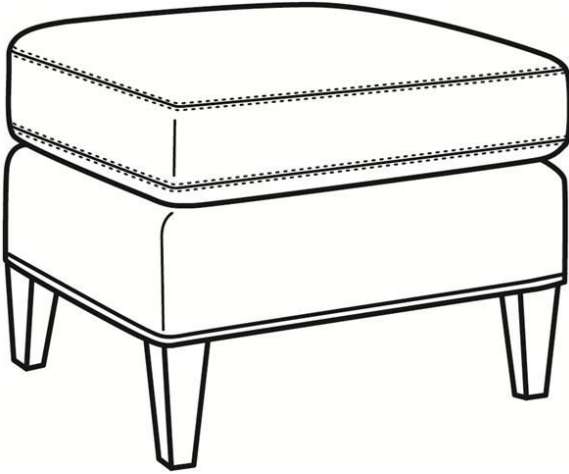

CR LAINE®

STYLE • COMFORT • COLOR

Digby / 5137

DESCRIPTION: Ottoman (27W X 21D)
OUTSIDE: 27"W x 21"D x 17.5"H
COM: Plain: 3.00 yds
Repeat of 2-14": 3.75 yds
Repeat of 15-27": 4.25 yds
WEIGHT: 40 lbs

Standard Features:

Saddle-Stitched

May be shown with optional features

Standard Seat Cushion: **DIGBY**
Hallmark Seat
