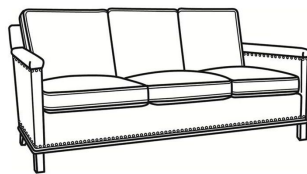

CR LAINE®

STYLE • COMFORT • COLOR

Gotham / 5530-00

DESCRIPTION:	Sofa Without Nails (80.5W)
OUTSIDE:	80.5"W x 35"D x 34"H
INSIDE:	75"W x 21"D
SEAT:	19"H
ARM:	25"H
BACK RAIL:	31"H
COM:	Plain: 16.00 yds Repeat of 2-14": 20.00 yds Repeat of 15-27": 21.75 yds
WEIGHT:	115 lbs

L = available in leather

Standard Features:

Box Border Back

May be shown with optional features

GOTHAM

Standard Seat Cushion:	Mayfair Seat
Standard Back Pillow:	Fiber Back

Also available:

Gotham / 5530
Sofa Without Nails (75W)
Outside: 75W x 35D x 34H
Inside: 69W x 21D

Gotham / 5530-00N
Sofa With Nails (80.5W)
Outside: 80.5W x 35D x 34H
Inside: 75W x 21D

Gotham / 5530-20
Sofa Without Nails (80.5W)
Outside: 80.5W x 35D x 34H
Inside: 75W x 21D

Gotham / 5530-20N
Sofa With Nails (80.5W)
Outside: 80.5W x 35D x 34H
Inside: 75W x 21D