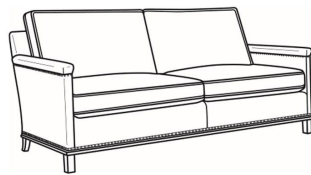

Gotham / L5530-22
Leather Sofa (75W)
Outside: 75W x 35D x 34H
Inside: 69W x 21D