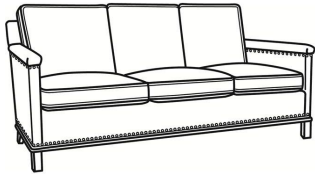

CR LAINE®

STYLE • COMFORT • COLOR

Gotham / 5530-00

DESCRIPTION:	Sofa Without Nails (80.5W)
OUTSIDE:	80.5"W x 35"D x 34"H
INSIDE:	75"W x 21"D
SEAT:	19"H
ARM:	25"H
BACK RAIL:	31"H
COM:	Plain: 16.00 yds Repeat of 2-14": 20.00 yds Repeat of 15-27": 21.75 yds
WEIGHT:	115 lbs

L = available in leather

Standard Features:

Box Border Back

May be shown with optional features

GOTHAM

Standard Seat Cushion:	Mayfair Seat
Standard Back Pillow:	Fiber Back

Also available:

Gotham / 5530
Sofa Without Nails (75W)
Outside: 75W x 35D x 34H
Inside: 69W x 21D

Gotham / 5530-00N
Sofa With Nails (80.5W)
Outside: 80.5W x 35D x 34H
Inside: 75W x 21D

Gotham / 5530-20
Sofa Without Nails (80.5W)
Outside: 80.5W x 35D x 34H
Inside: 75W x 21D

Gotham / 5530-20N
Sofa With Nails (80.5W)
Outside: 80.5W x 35D x 34H
Inside: 75W x 21D

Gotham / 5530-22
Sofa Without Nails (75W)
Outside: 75W x 35D x 34H
Inside: 69W x 21D

Gotham / 5530-22N
Sofa With Nails (75W)
Outside: 75W x 35D x 34H
Inside: 69W x 21D

Gotham / 5530-N
Sofa With Nails (75W)
Outside: 75W x 35D x 34H
Inside: 69W x 21D