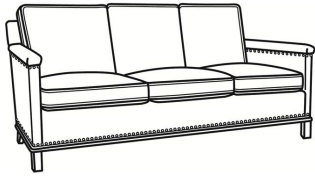

CR LAINE®

STYLE • COMFORT • COLOR

Gotham / 5530-22

DESCRIPTION:	Sofa Without Nails (75W)
OUTSIDE:	75"W x 35"D x 34"H
INSIDE:	69"W x 21"D
SEAT:	19"H
ARM:	25"H
BACK RAIL:	31"H
COM:	Plain: 16.00 yds Repeat of 2-14": 20.00 yds Repeat of 15-27": 21.75 yds
WEIGHT:	105 lbs

L = available in leather

Standard Features:

Box Border Back

May be shown with optional features

GOTHAM

Standard Seat Cushion:	Mayfair Seat
Standard Back Pillow:	Fiber Back

Also available:

Gotham / 5530
Sofa Without Nails (75W)
Outside: 75W x 35D x 34H
Inside: 69W x 21D

Gotham / 5530-00
Sofa Without Nails (80.5W)
Outside: 80.5W x 35D x 34H
Inside: 75W x 21D

Gotham / 5530-00N
Sofa With Nails (80.5W)
Outside: 80.5W x 35D x 34H
Inside: 75W x 21D

Gotham / 5530-20
Sofa Without Nails (80.5W)
Outside: 80.5W x 35D x 34H
Inside: 75W x 21D

Gotham / 5530-20N
Sofa With Nails (80.5W)
Outside: 80.5W x 35D x 34H
Inside: 75W x 21D

Gotham / 5530-22N
Sofa With Nails (75W)
Outside: 75W x 35D x 34H
Inside: 69W x 21D

Gotham / 5530-N
Sofa With Nails (75W)
Outside: 75W x 35D x 34H
Inside: 69W x 21D