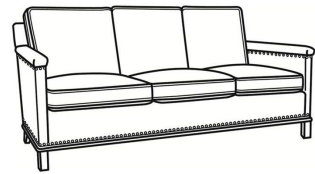

CR LAINE®

STYLE • COMFORT • COLOR

Gotham / 5530-22

DESCRIPTION:	Sofa Without Nails (75W)
OUTSIDE:	75"W x 35"D x 34"H
INSIDE:	69"W x 21"D
SEAT:	19"H
ARM:	25"H
BACK RAIL:	31"H
COM:	Plain: 16.00 yds Repeat of 2-14": 20.00 yds Repeat of 15-27": 21.75 yds
WEIGHT:	105 lbs

L = available in leather

Standard Features:

Box Border Back

May be shown with optional features

GOTHAM

Standard Seat Cushion:	Mayfair Seat
Standard Back Pillow:	Fiber Back

Also available:

Gotham / 5530
Sofa Without Nails (75W)
Outside: 75W x 35D x 34H
Inside: 69W x 21D

Gotham / 5530-00
Sofa Without Nails (80.5W)
Outside: 80.5W x 35D x 34H
Inside: 75W x 21D

Gotham / 5530-00N
Sofa With Nails (80.5W)
Outside: 80.5W x 35D x 34H
Inside: 75W x 21D

Gotham / 5530-20
Sofa Without Nails (80.5W)
Outside: 80.5W x 35D x 34H
Inside: 75W x 21D