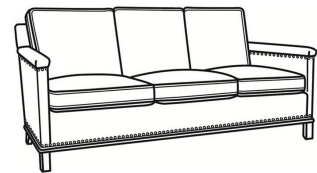

CR LAINE®

STYLE • COMFORT • COLOR

Gotham / 5530-22N

DESCRIPTION:	Sofa With Nails (75W)
OUTSIDE:	75"W x 35"D x 34"H
INSIDE:	69"W x 21"D
SEAT:	19"H
ARM:	25"H
BACK RAIL:	31"H
COM:	Plain: 16.00 yds Repeat of 2-14": 20.00 yds Repeat of 15-27": 21.75 yds
WEIGHT:	105 lbs

L = available in leather

Standard Features:

Box Border Back

Standard with spaced small nails

May be shown with optional features

GOTHAM

Standard Seat Cushion:	Mayfair Seat
Standard Back Pillow:	Fiber Back

Also available:

Gotham / 5530
Sofa Without Nails (75W)
Outside: 75W x 35D x 34H
Inside: 69W x 21D

Gotham / 5530-00
Sofa Without Nails (80.5W)
Outside: 80.5W x 35D x 34H
Inside: 75W x 21D

Gotham / 5530-00N
Sofa With Nails (80.5W)
Outside: 80.5W x 35D x 34H
Inside: 75W x 21D