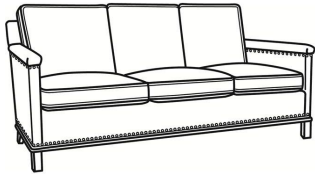

CR LAINE®

STYLE • COMFORT • COLOR

Gotham / 5530-22N

DESCRIPTION:	Sofa With Nails (75W)
OUTSIDE:	75"W x 35"D x 34"H
INSIDE:	69"W x 21"D
SEAT:	19"H
ARM:	25"H
BACK RAIL:	31"H
COM:	Plain: 16.00 yds Repeat of 2-14": 20.00 yds Repeat of 15-27": 21.75 yds
WEIGHT:	105 lbs

L = available in leather

Standard Features:

Box Border Back

Standard with spaced small nails

May be shown with optional features

GOTHAM

Standard Seat Cushion:	Mayfair Seat
Standard Back Pillow:	Fiber Back

Also available:

Gotham / 5530
Sofa Without Nails (75W)
Outside: 75W x 35D x 34H
Inside: 69W x 21D

Gotham / 5530-00
Sofa Without Nails (80.5W)
Outside: 80.5W x 35D x 34H
Inside: 75W x 21D

Gotham / 5530-00N
Sofa With Nails (80.5W)
Outside: 80.5W x 35D x 34H
Inside: 75W x 21D

Gotham / 5530-20
Sofa Without Nails (80.5W)
Outside: 80.5W x 35D x 34H
Inside: 75W x 21D

Gotham / 5530-20N
Sofa With Nails (80.5W)
Outside: 80.5W x 35D x 34H
Inside: 75W x 21D

Gotham / 5530-22
Sofa Without Nails (75W)
Outside: 75W x 35D x 34H
Inside: 69W x 21D