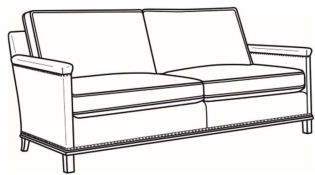

Gotham / 5530-20
Sofa Without Nails (80.5W)
Outside: 80.5W x 35D x 34H
Inside: 75W x 21D

Gotham / 5530-20N
Sofa With Nails (80.5W)
Outside: 80.5W x 35D x 34H
Inside: 75W x 21D

Gotham / 5530-22
Sofa Without Nails (75W)
Outside: 75W x 35D x 34H
Inside: 69W x 21D

Gotham / 5530-N
Sofa With Nails (75W)
Outside: 75W x 35D x 34H
Inside: 69W x 21D

Gotham / 5534
Loveseat Without Nails (53W)
Outside: 53W x 35D x 34H
Inside: 47W x 21D

Gotham / 5534-N
Loveseat With Nails (53W)
Outside: 53W x 35D x 34H
Inside: 47W x 21D

Gotham / 5535
Chair Without Nails (27.5W)
Outside: 27.5W x 35D x 34H
Inside: 22W x 21D

Gotham / 5535-N
Chair With Nails (27.5W)
Outside: 27.5W x 35D x 34H
Inside: 22W x 21D

Gotham / L5530-00
Leather Sofa (80.5W)
Outside: 80.5W x 35D x 34H
Inside: 75W x 21D