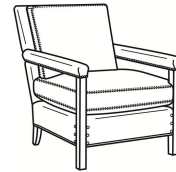

## Liam / 5533-05

|              |  |
|--------------|--|
| DESCRIPTION: | Chair (29.5W)  |
| OUTSIDE:     | 29.5"W x 37"D x 36"H   |
| INSIDE:      | 23"W x 21"D  |
| SEAT:        | 20.5"H   |
| ARM:         | 25"H   |
| BACK RAIL:   | 35.5"H   |
| COM:         | Plain: 6.50 yds<br>Repeat of 2-14": 8.25 yds<br>Repeat of 15-27": 9.00 yds |
| WEIGHT:      | 50 lbs   |

### Standard Features:

Box Border Back

Saddle-Stitched seat and back cushion

Standard with small and medium nail trim

Oak wood legs. Wood grain pattern is a natural characteristic of oak

May be shown with optional features

## LIAM

|                        |              |
|------------------------|--------------|
| Standard Seat Cushion: | Mayfair Seat |
| Standard Back Pillow:  | Fiber Back   |

### Also available:

Liam / L5533-07  
Leather Ottoman (25.5W X 18.5D)  
Outside: 25.5W x 18.5D x 17H  
Inside: 0W x 0D

Liam / 5533-07  
Ottoman (25.5W X 18.5D)  
Outside: 25.5W x 18.5D x 17H  
Inside: 0W x 0D