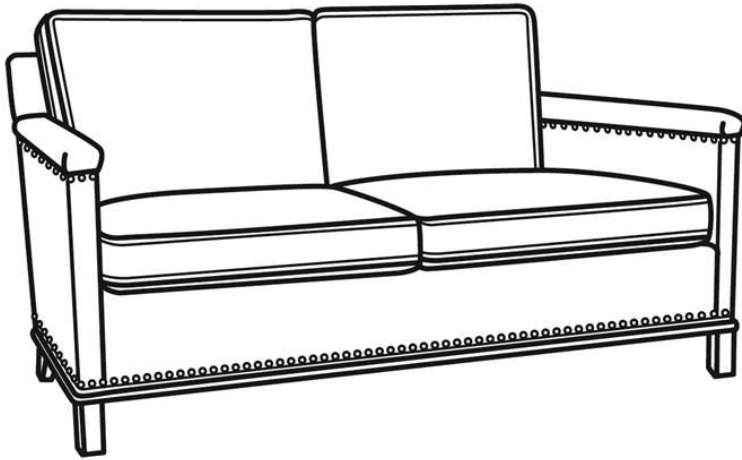

CR LAINE®

STYLE • COMFORT • COLOR

Gotham / 5534-N

DESCRIPTION:	Loveseat With Nails (53W)
OUTSIDE:	53"W x 35"D x 34"H
INSIDE:	47"W x 21"D
SEAT:	19"H
ARM:	25"H
BACK RAIL:	31"H
COM:	Plain: 12.00 yds Repeat of 2-14": 15.00 yds Repeat of 15-27": 16.25 yds
WEIGHT:	80 lbs

L = available in leather

Standard Features:

Box Border Back

Standard with spaced small nail trim

May be shown with optional features

GOTHAM

Standard Seat Cushion:	Mayfair Seat
Standard Back Pillow:	Fiber Back

Also available:

Gotham / 5530
Sofa Without Nails (75W)
Outside: 75W x 35D x 34H
Inside: 69W x 21D

Gotham / 5530-00
Sofa Without Nails (80.5W)
Outside: 80.5W x 35D x 34H
Inside: 75W x 21D

Gotham / 5530-00N
Sofa With Nails (80.5W)
Outside: 80.5W x 35D x 34H
Inside: 75W x 21D

Gotham / L5535
Leather Chair (27.5W)
Outside: 27.5W x 35D x 34H
Inside: 22W x 21D