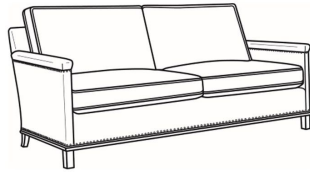

CR LAINE®

STYLE • COMFORT • COLOR

Gotham / 5535

DESCRIPTION:	Chair Without Nails (27.5W)
OUTSIDE:	27.5"W x 35"D x 34"H
INSIDE:	22"W x 21"D
SEAT:	19"H
ARM:	25"H
BACK RAIL:	31"H
COM:	Plain: 8.00 yds Repeat of 2-14": 10.00 yds Repeat of 15-27": 11.00 yds
WEIGHT:	50 lbs

L = available in leather

Standard Features:

Box Border Back

May be shown with optional features

GOTHAM

Standard Seat Cushion:	Mayfair Seat
Standard Back Pillow:	Fiber Back

Also available:

Gotham / L5537
Leather Ottoman (25.5W X 19D)
Outside: 25.5W x 19D x 16.5H
Inside: 0W x 0D

Gotham / 5537
Ottoman Without Nails (25.5W X 19D)
Outside: 25.5W x 19D x 16.5H
Inside: 0W x 0D

Gotham / 5537-N
Ottoman W/ Nails (25.5W X 19D)
Outside: 25.5W x 19D x 16.5H
Inside: 0W x 0D

Gotham / 5530
Sofa Without Nails (75W)
Outside: 75W x 35D x 34H
Inside: 69W x 21D

Gotham / 5530-00
Sofa Without Nails (80.5W)
Outside: 80.5W x 35D x 34H
Inside: 75W x 21D

Gotham / 5530-00N
Sofa With Nails (80.5W)
Outside: 80.5W x 35D x 34H
Inside: 75W x 21D

Gotham / 5530-20
Sofa Without Nails (80.5W)
Outside: 80.5W x 35D x 34H
Inside: 75W x 21D