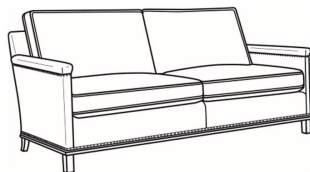

Gotham / L5530-22
Leather Sofa (75W)
Outside: 75W x 35D x 34H
Inside: 69W x 21D