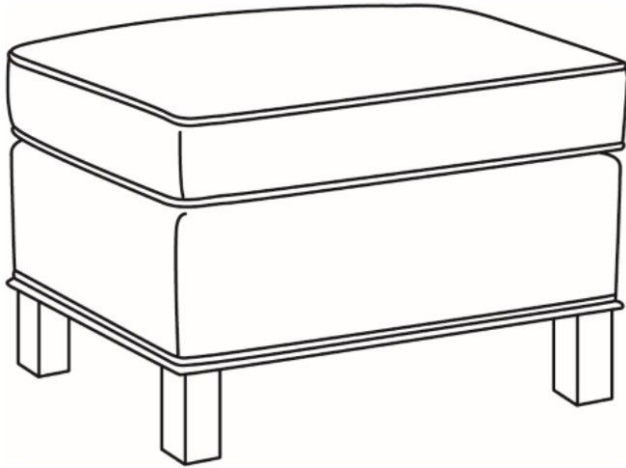

CR L A I N E[®]

STYLE • COMFORT • COLOR

Gotham / 5537

DESCRIPTION: Ottoman Without Nails
(25.5W X

OUTSIDE: 25.5"W x 19"D x 16.5"H

COM: Plain: 3.00 yds
Repeat of 2-14": 3.75 yds
Repeat of 15-27": 4.25 yds

WEIGHT: 20 lbs

GOTHAM

Standard Seat Cushion: Hallmark Seat
