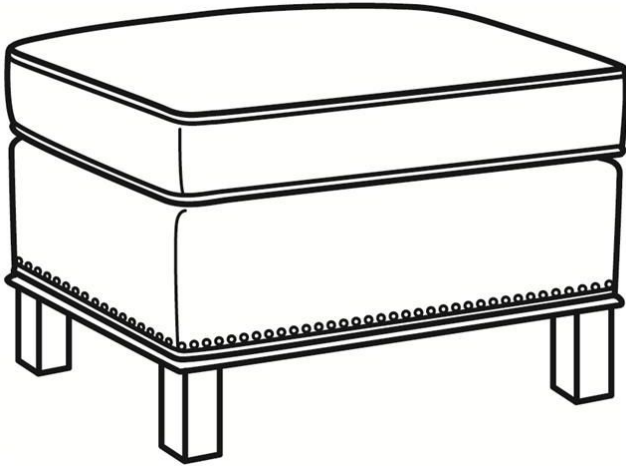

CR L A I N E[®]

STYLE • COMFORT • COLOR

Gotham / 5537-N

DESCRIPTION:	Ottoman W/ Nails (25.5W X 19D)
OUTSIDE:	25.5"W x 19"D x 16.5"H
COM:	Plain: 3.00 yds Repeat of 2-14": 3.75 yds Repeat of 15-27": 4.25 yds
WEIGHT:	20 lbs

Standard Features:

- Standard with spaced small nail trim
- May be shown with optional features

GOTHAM
Standard Seat Cushion: Hallmark Seat
