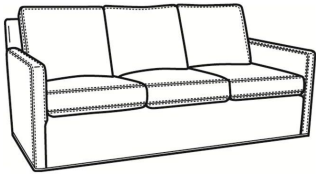

CR LAINE®

STYLE • COMFORT • COLOR

Oliver / 5744

DESCRIPTION:	Loveseat (52W)
OUTSIDE:	52"W x 35"D x 34"H
INSIDE:	45"W x 21"D
SEAT:	19"H
ARM:	24"H
BACK RAIL:	31"H
COM:	Plain: 12.00 yds Repeat of 2-14": 15.00 yds Repeat of 15-27": 16.25 yds
WEIGHT:	80 lbs

L = available in leather

S = available as sleeper

Standard Features:

Box Border Back

Saddle-Stitched

May be shown with optional features

OLIVER

Standard Seat Cushion: Mayfair Seat
Standard Back Pillow: Fiber Back

Also available:

Oliver / 5740
Sofa (74W)
Outside: 74W x 35D x 34H
Inside: 67W x 21D

Oliver / 5740-00
Sofa (80W)
Outside: 80W x 35D x 34H
Inside: 73W x 21D

Oliver / 5745
Chair (26.5W)
Outside: 26.5W x 35D x 34H
Inside: 20W x 21D

Oliver / 5745-SW
Swivel Chair (26.5W)
Outside: 26.5W x 35D x 34H
Inside: 20W x 21D

Oliver / 5746
Chair & 1/2 (45.5W)
Outside: 45.5W x 35D x 34H
Inside: 40W x 21D

Oliver / 5748
Ott & 1/2 (39W X 26D)
Outside: 39W x 26D x 16.5H
Inside: 0W x 0D