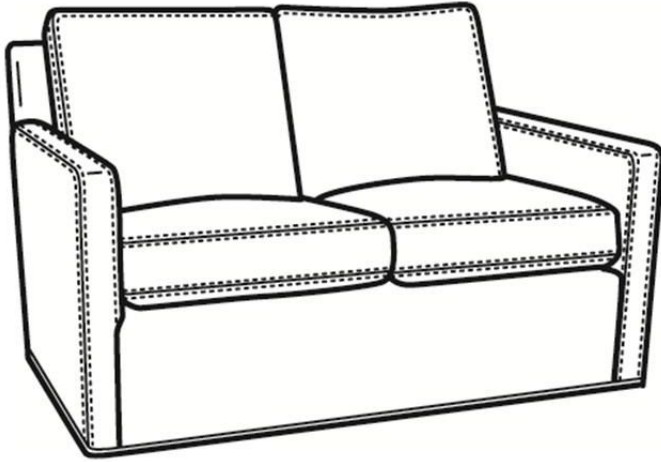

CR LAINE®

STYLE • COMFORT • COLOR

Oliver / 5744

DESCRIPTION:	Loveseat (52W)
OUTSIDE:	52"W x 35"D x 34"H
INSIDE:	45"W x 21"D
SEAT:	19"H
ARM:	24"H
BACK RAIL:	31"H
COM:	Plain: 12.00 yds Repeat of 2-14": 15.00 yds Repeat of 15-27": 16.25 yds
WEIGHT:	80 lbs

L = available in leather

S = available as sleeper

Standard Features:

Box Border Back

Saddle-Stitched

May be shown with optional features

OLIVER

Standard Seat Cushion: Mayfair Seat
Standard Back Pillow: Fiber Back

Also available:

Oliver / 5740
Sofa (74W)
Outside: 74W x 35D x 34H
Inside: 67W x 21D

Oliver / 5740-00
Sofa (80W)
Outside: 80W x 35D x 34H
Inside: 73W x 21D

Oliver / 5745
Chair (26.5W)
Outside: 26.5W x 35D x 34H
Inside: 20W x 21D

Oliver / 5745-SW
Swivel Chair (26.5W)
Outside: 26.5W x 35D x 34H
Inside: 20W x 21D

Oliver / 5746
Chair & 1/2 (45.5W)
Outside: 45.5W x 35D x 34H
Inside: 40W x 21D

Oliver / 5748
Ott & 1/2 (39W X 26D)
Outside: 39W x 26D x 16.5H
Inside: 0W x 0D