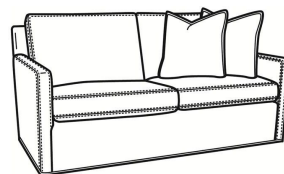

Oliver / 5742-S
Full Sleeper (68.5W)
Outside: 68.5W x 36D x 34H
Inside: 61.5W x 21D