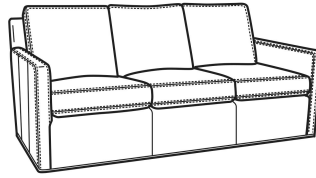

Also available:

Oliver / 5740
Sofa (74W)
Outside: 74W x 35D x 34H
Inside: 67W x 21D

Oliver / 5740-00
Sofa (80W)
Outside: 80W x 35D x 34H
Inside: 73W x 21D

Oliver / 5745
Chair (26.5W)
Outside: 26.5W x 35D x 34H
Inside: 20W x 21D

Oliver / 5745-SW
Swivel Chair (26.5W)
Outside: 26.5W x 35D x 34H
Inside: 20W x 21D

Oliver / 5746
Chair & 1/2 (45.5W)
Outside: 45.5W x 35D x 34H
Inside: 40W x 21D

Oliver / 5748
Ott & 1/2 (39W X 26D)
Outside: 39W x 26D x 16.5H
Inside: 0W x 0D

Oliver / 5748-ST
Storage & 1/2 (39W X 26D)
Outside: 39W x 26D x 17H
Inside: 0W x 0D

Oliver / L5740
Leather Sofa (74W)
Outside: 74W x 35D x 34H
Inside: 67W x 21D

Oliver / L5740-00
Leather Sofa (80W)
Outside: 80W x 35D x 34H
Inside: 73W x 21D