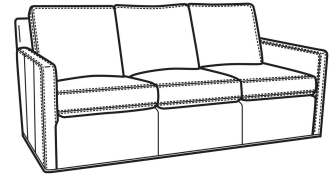

Also available:

Oliver / 5740
Sofa (74W)
Outside: 74W x 35D x 34H
Inside: 67W x 21D

Oliver / 5740-00
Sofa (80W)
Outside: 80W x 35D x 34H
Inside: 73W x 21D

Oliver / 5745
Chair (26.5W)
Outside: 26.5W x 35D x 34H
Inside: 20W x 21D

Oliver / 5745-SW
Swivel Chair (26.5W)
Outside: 26.5W x 35D x 34H
Inside: 20W x 21D

Oliver / 5746
Chair & 1/2 (45.5W)
Outside: 45.5W x 35D x 34H
Inside: 40W x 21D

Oliver / 5748
Ott & 1/2 (39W X 26D)
Outside: 39W x 26D x 16.5H
Inside: 0W x 0D

Oliver / 5748-ST
Storage & 1/2 (39W X 26D)
Outside: 39W x 26D x 17H
Inside: 0W x 0D

Oliver / L5740
Leather Sofa (74W)
Outside: 74W x 35D x 34H
Inside: 67W x 21D

Oliver / L5740-00
Leather Sofa (80W)
Outside: 80W x 35D x 34H
Inside: 73W x 21D