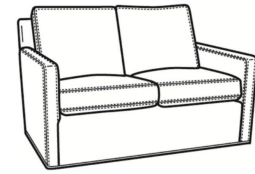

Also available:

Oliver / 5740
Sofa (74W)
Outside: 74W x 35D x 34H
Inside: 67W x 21D

Oliver / 5740-00
Sofa (80W)
Outside: 80W x 35D x 34H
Inside: 73W x 21D

Oliver / 5745
Chair (26.5W)
Outside: 26.5W x 35D x 34H
Inside: 20W x 21D

Oliver / 5745-SW
Swivel Chair (26.5W)
Outside: 26.5W x 35D x 34H
Inside: 20W x 21D

Oliver / 5746
Chair & 1/2 (45.5W)
Outside: 45.5W x 35D x 34H
Inside: 40W x 21D

Oliver / 5748
Ott & 1/2 (39W X 26D)
Outside: 39W x 26D x 16.5H
Inside: 0W x 0D

Oliver / 5748-ST
Storage & 1/2 (39W X 26D)
Outside: 39W x 26D x 17H
Inside: 0W x 0D

Oliver / L5740
Leather Sofa (74W)
Outside: 74W x 35D x 34H
Inside: 67W x 21D

Oliver / L5740-00
Leather Sofa (80W)
Outside: 80W x 35D x 34H
Inside: 73W x 21D

Oliver / L5740-S
Leather Queen Sleeper (75W)
Outside: 75W x 36D x 34H
Inside: 68W x 21D

Oliver / L5742-S
Leather Full Sleeper (68.5W)
Outside: 68.5W x 36D x 34H
Inside: 61.5W x 21D

Oliver / L5744
Leather Loveseat (52W)
Outside: 52W x 35D x 34H
Inside: 45W x 21D