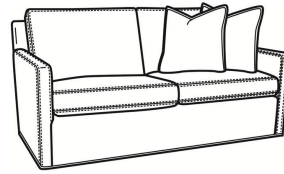

Oliver / L5742-S
Leather Full Sleeper (68.5W)
Outside: 68.5W x 36D x 34H
Inside: 61.5W x 21D