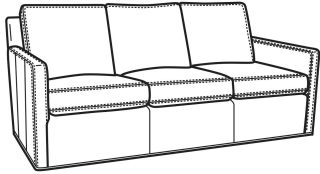

Also available:

Oliver / 5740
Sofa (74W)
Outside: 74W x 35D x 34H
Inside: 67W x 21D

Oliver / 5740-00
Sofa (80W)
Outside: 80W x 35D x 34H
Inside: 73W x 21D

Oliver / 5745
Chair (26.5W)
Outside: 26.5W x 35D x 34H
Inside: 20W x 21D

Oliver / 5745-SW
Swivel Chair (26.5W)
Outside: 26.5W x 35D x 34H
Inside: 20W x 21D

Oliver / 5746
Chair & 1/2 (45.5W)
Outside: 45.5W x 35D x 34H
Inside: 40W x 21D

Oliver / 5748
Ott & 1/2 (39W X 26D)
Outside: 39W x 26D x 16.5H
Inside: 0W x 0D

Oliver / 5748-ST
Storage & 1/2 (39W X 26D)
Outside: 39W x 26D x 17H
Inside: 0W x 0D

Oliver / L5740
Leather Sofa (74W)
Outside: 74W x 35D x 34H
Inside: 67W x 21D

Oliver / L5740-00
Leather Sofa (80W)
Outside: 80W x 35D x 34H
Inside: 73W x 21D