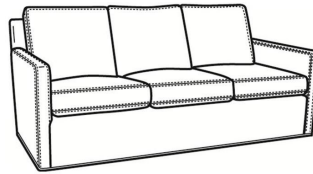

CR LAINE®

STYLE • COMFORT • COLOR

Oliver / 5744

DESCRIPTION:	Loveseat (52W)
OUTSIDE:	52"W x 35"D x 34"H
INSIDE:	45"W x 21"D
SEAT:	19"H
ARM:	24"H
BACK RAIL:	31"H
COM:	Plain: 12.00 yds Repeat of 2-14": 15.00 yds Repeat of 15-27": 16.25 yds
WEIGHT:	80 lbs

L = available in leather

S = available as sleeper

Standard Features:

Box Border Back

Saddle-Stitched

May be shown with optional features

OLIVER

Standard Seat Cushion: Mayfair Seat
Standard Back Pillow: Fiber Back

Also available:

Oliver / 5740
Sofa (74W)
Outside: 74W x 35D x 34H
Inside: 67W x 21D

Oliver / 5740-00
Sofa (80W)
Outside: 80W x 35D x 34H
Inside: 73W x 21D

Oliver / 5745
Chair (26.5W)
Outside: 26.5W x 35D x 34H
Inside: 20W x 21D

Oliver / 5745-SW
Swivel Chair (26.5W)
Outside: 26.5W x 35D x 34H
Inside: 20W x 21D

Oliver / 5746
Chair & 1/2 (45.5W)
Outside: 45.5W x 35D x 34H
Inside: 40W x 21D

Oliver / 5748
Ott & 1/2 (39W X 26D)
Outside: 39W x 26D x 16.5H
Inside: 0W x 0D