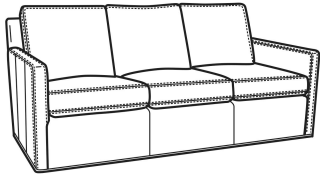

Oliver / 5745-SW
Swivel Chair (26.5W)
Outside: 26.5W x 35D x 34H
Inside: 20W x 21D

Oliver / 5746
Chair & 1/2 (45.5W)
Outside: 45.5W x 35D x 34H
Inside: 40W x 21D

Oliver / 5748
Ott & 1/2 (39W X 26D)
Outside: 39W x 26D x 16.5H
Inside: 0W x 0D

Oliver / L5745
Leather Chair (26.5W)
Outside: 26.5W x 35D x 34H
Inside: 20W x 21D

Oliver / L5745-SW
Leather Swivel Chair (26.5W)
Outside: 26.5W x 35D x 34H
Inside: 20W x 21D

Oliver / L5746
Leather Chair & 1/2 (45.5W)
Outside: 45.5W x 35D x 34H
Inside: 40W x 21D

Oliver / L5746-S
Leather Twin Sleeper (45.5W)
Outside: 45.5W x 36D x 34H
Inside: 40W x 21D

Oliver / L5748
Leather Ott 1/2 (39W X 26D)
Outside: 39W x 26D x 16.5H
Inside: 0W x 0D

Oliver / L5748-ST
Leather Storage Ott (39W X 26D)
Outside: 39W x 26D x 17H
Inside: 0W x 0D

Oliver / 5740-S
Queen Sleeper (75W)
Outside: 75W x 36D x 34H
Inside: 68W x 21D

Oliver / 5742-S
Full Sleeper (68.5W)
Outside: 68.5W x 36D x 34H
Inside: 61.5W x 21D

Oliver / 5746-S
Twin Sleeper (45.5W)
Outside: 45.5W x 36D x 34H
Inside: 40W x 21D