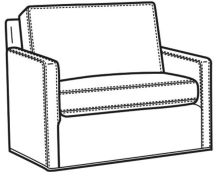

Oliver / 5740  
Sofa (74W)  
Outside: 74W x 35D x 34H  
Inside: 67W x 21D

Oliver / 5740-00  
Sofa (80W)  
Outside: 80W x 35D x 34H  
Inside: 73W x 21D

Oliver / 5744  
Loveseat (52W)  
Outside: 52W x 35D x 34H  
Inside: 45W x 21D

Oliver / 5745-SW  
Swivel Chair (26.5W)  
Outside: 26.5W x 35D x 34H  
Inside: 20W x 21D

Oliver / 5746  
 Chair & 1/2 (45.5W)  
 Outside: 45.5W x 35D x 34H  
 Inside: 40W x 21D

Oliver / 5748  
 Ott & 1/2 (39W X 26D)  
 Outside: 39W x 26D x 16.5H  
 Inside: 0W x 0D