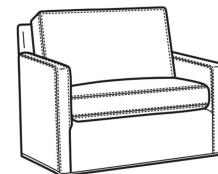

Oliver / 5748-ST  
 Storage & 1/2 (39W X 26D)  
 Outside: 39W x 26D x 17H  
 Inside: 0W x 0D

Oliver / L5740  
 Leather Sofa (74W)  
 Outside: 74W x 35D x 34H  
 Inside: 67W x 21D

Oliver / L5740-00  
 Leather Sofa (80W)  
 Outside: 80W x 35D x 34H  
 Inside: 73W x 21D

Oliver / L5740-S  
 Leather Queen Sleeper (75W)  
 Outside: 75W x 36D x 34H  
 Inside: 68W x 21D

Oliver / L5742-S  
 Leather Full Sleeper (68.5W)  
 Outside: 68.5W x 36D x 34H  
 Inside: 61.5W x 21D

Oliver / L5744  
 Leather Loveseat (52W)  
 Outside: 52W x 35D x 34H  
 Inside: 45W x 21D

Oliver / L5745  
 Leather Chair (26.5W)  
 Outside: 26.5W x 35D x 34H  
 Inside: 20W x 21D

Oliver / L5745-SW  
 Leather Swivel Chair (26.5W)  
 Outside: 26.5W x 35D x 34H  
 Inside: 20W x 21D

Oliver / L5746  
 Leather Chair & 1/2 (45.5W)  
 Outside: 45.5W x 35D x 34H  
 Inside: 40W x 21D