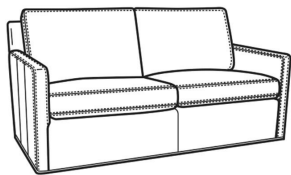

Oliver / L5742-S
Leather Full Sleeper (68.5W)
Outside: 68.5W x 36D x 34H
Inside: 61.5W x 21D