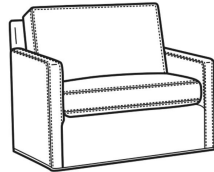

Oliver / L5746-S
Leather Twin Sleeper (45.5W)
Outside: 45.5W x 36D x 34H
Inside: 40W x 21D