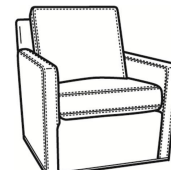

### Also available:

Oliver / L5747  
Leather Ottoman (25.5W X 19D)  
Outside: 25.5W x 19D x 16.5H  
Inside: 0W x 0D

Oliver / 5747  
Ottoman (25.5W X 19D)  
Outside: 25.5W x 19D x 16.5H  
Inside: 0W x 0D

Oliver / 5740  
Sofa (74W)  
Outside: 74W x 35D x 34H  
Inside: 67W x 21D

Oliver / 5740-00  
Sofa (80W)  
Outside: 80W x 35D x 34H  
Inside: 73W x 21D

Oliver / 5744  
Loveseat (52W)  
Outside: 52W x 35D x 34H  
Inside: 45W x 21D