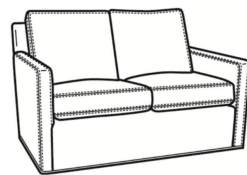

Oliver / L5744
Leather Loveseat (52W)
Outside: 52W x 35D x 34H
Inside: 45W x 21D