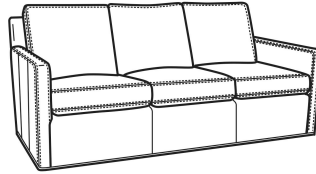

Oliver / 5740  
Sofa (74W)  
Outside: 74W x 35D x 34H  
Inside: 67W x 21D

Oliver / 5740-00  
Sofa (80W)  
Outside: 80W x 35D x 34H  
Inside: 73W x 21D

Oliver / 5744  
Loveseat (52W)  
Outside: 52W x 35D x 34H  
Inside: 45W x 21D

Oliver / 5745-SW  
Swivel Chair (26.5W)  
Outside: 26.5W x 35D x 34H  
Inside: 20W x 21D

Oliver / 5746  
 Chair & 1/2 (45.5W)  
 Outside: 45.5W x 35D x 34H  
 Inside: 40W x 21D

Oliver / 5748  
 Ott & 1/2 (39W X 26D)  
 Outside: 39W x 26D x 16.5H  
 Inside: 0W x 0D

Oliver / 5748-ST  
 Storage & 1/2 (39W X 26D)  
 Outside: 39W x 26D x 17H  
 Inside: 0W x 0D

Oliver / L5740  
 Leather Sofa (74W)  
 Outside: 74W x 35D x 34H  
 Inside: 67W x 21D

Oliver / L5740-00  
 Leather Sofa (80W)  
 Outside: 80W x 35D x 34H  
 Inside: 73W x 21D