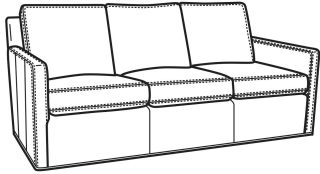

Oliver / 5740  
Sofa (74W)  
Outside: 74W x 35D x 34H  
Inside: 67W x 21D

Oliver / 5740-00  
Sofa (80W)  
Outside: 80W x 35D x 34H  
Inside: 73W x 21D

Oliver / 5744  
Loveseat (52W)  
Outside: 52W x 35D x 34H  
Inside: 45W x 21D

Oliver / 5745-SW  
Swivel Chair (26.5W)  
Outside: 26.5W x 35D x 34H  
Inside: 20W x 21D

Oliver / 5746  
 Chair & 1/2 (45.5W)  
 Outside: 45.5W x 35D x 34H  
 Inside: 40W x 21D

Oliver / 5748  
 Ott & 1/2 (39W X 26D)  
 Outside: 39W x 26D x 16.5H  
 Inside: 0W x 0D

Oliver / 5748-ST  
 Storage & 1/2 (39W X 26D)  
 Outside: 39W x 26D x 17H  
 Inside: 0W x 0D

Oliver / L5740  
 Leather Sofa (74W)  
 Outside: 74W x 35D x 34H  
 Inside: 67W x 21D

Oliver / L5740-00  
 Leather Sofa (80W)  
 Outside: 80W x 35D x 34H  
 Inside: 73W x 21D