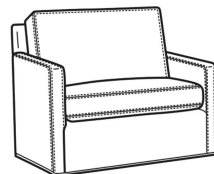

Oliver / L5740-S  
 Leather Queen Sleeper (75W)  
 Outside: 75W x 36D x 34H  
 Inside: 68W x 21D

Oliver / L5742-S  
 Leather Full Sleeper (68.5W)  
 Outside: 68.5W x 36D x 34H  
 Inside: 61.5W x 21D

Oliver / L5744  
 Leather Loveseat (52W)  
 Outside: 52W x 35D x 34H  
 Inside: 45W x 21D

Oliver / L5745  
 Leather Chair (26.5W)  
 Outside: 26.5W x 35D x 34H  
 Inside: 20W x 21D

Oliver / L5745-SW  
 Leather Swivel Chair (26.5W)  
 Outside: 26.5W x 35D x 34H  
 Inside: 20W x 21D

Oliver / L5746  
 Leather Chair & 1/2 (45.5W)  
 Outside: 45.5W x 35D x 34H  
 Inside: 40W x 21D