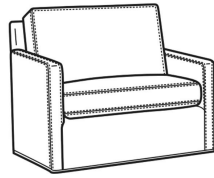

Oliver / 5746-S
Twin Sleeper (45.5W)
Outside: 45.5W x 36D x 34H
Inside: 40W x 21D