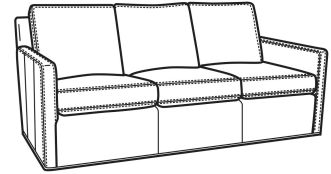

Oliver / 5740  
Sofa (74W)  
Outside: 74W x 35D x 34H  
Inside: 67W x 21D

Oliver / 5740-00  
Sofa (80W)  
Outside: 80W x 35D x 34H  
Inside: 73W x 21D

Oliver / 5744  
Loveseat (52W)  
Outside: 52W x 35D x 34H  
Inside: 45W x 21D

Oliver / 5745-SW  
Swivel Chair (26.5W)  
Outside: 26.5W x 35D x 34H  
Inside: 20W x 21D

Oliver / 5746  
 Chair & 1/2 (45.5W)  
 Outside: 45.5W x 35D x 34H  
 Inside: 40W x 21D

Oliver / 5748  
 Ott & 1/2 (39W X 26D)  
 Outside: 39W x 26D x 16.5H  
 Inside: 0W x 0D

Oliver / 5748-ST  
 Storage & 1/2 (39W X 26D)  
 Outside: 39W x 26D x 17H  
 Inside: 0W x 0D

Oliver / L5740  
 Leather Sofa (74W)  
 Outside: 74W x 35D x 34H  
 Inside: 67W x 21D

Oliver / L5740-00  
 Leather Sofa (80W)  
 Outside: 80W x 35D x 34H  
 Inside: 73W x 21D