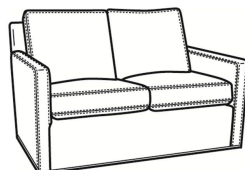

### Also available:

Oliver / L5747  
Leather Ottoman (25.5W X 19D)  
Outside: 25.5W x 19D x 16.5H  
Inside: 0W x 0D

Oliver / 5747  
Ottoman (25.5W X 19D)  
Outside: 25.5W x 19D x 16.5H  
Inside: 0W x 0D

Oliver / 5740  
Sofa (74W)  
Outside: 74W x 35D x 34H  
Inside: 67W x 21D

Oliver / 5740-00  
Sofa (80W)  
Outside: 80W x 35D x 34H  
Inside: 73W x 21D

Oliver / 5744  
Loveseat (52W)  
Outside: 52W x 35D x 34H  
Inside: 45W x 21D