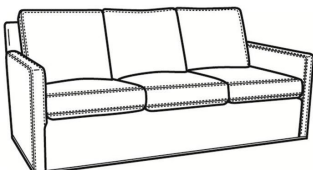

### Also available:

Oliver / L5747  
Leather Ottoman (25.5W X 19D)  
Outside: 25.5W x 19D x 16.5H  
Inside: 0W x 0D

Oliver / 5747  
Ottoman (25.5W X 19D)  
Outside: 25.5W x 19D x 16.5H  
Inside: 0W x 0D

Oliver / 5740  
Sofa (74W)  
Outside: 74W x 35D x 34H  
Inside: 67W x 21D

Oliver / 5740-00  
Sofa (80W)  
Outside: 80W x 35D x 34H  
Inside: 73W x 21D

Oliver / 5744  
Loveseat (52W)  
Outside: 52W x 35D x 34H  
Inside: 45W x 21D