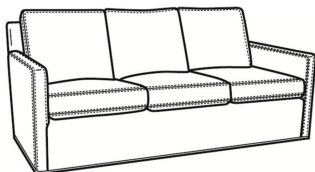

L = available in leather

S = available as sleeper

Standard Features:

Box Border Back

Saddle-Stitched

May be shown with optional features

OLIVER

Standard Seat Cushion: Mayfair Seat
Standard Back Pillow: Fiber Back

Also available:

Oliver / L5747
Leather Ottoman (25.5W X 19D)
Outside: 25.5W x 19D x 16.5H
Inside: 0W x 0D

Oliver / 5747
Ottoman (25.5W X 19D)
Outside: 25.5W x 19D x 16.5H
Inside: 0W x 0D

Oliver / 5740
Sofa (74W)
Outside: 74W x 35D x 34H
Inside: 67W x 21D

Oliver / 5740-00
Sofa (80W)
Outside: 80W x 35D x 34H
Inside: 73W x 21D

Oliver / 5744
Loveseat (52W)
Outside: 52W x 35D x 34H
Inside: 45W x 21D

Oliver / 5745
Chair (26.5W)
Outside: 26.5W x 35D x 34H
Inside: 20W x 21D

Oliver / 5745-SW
 Swivel Chair (26.5W)
 Outside: 26.5W x 35D x 34H
 Inside: 20W x 21D

Oliver / 5748
 Ott & 1/2 (39W X 26D)
 Outside: 39W x 26D x 16.5H
 Inside: 0W x 0D

Oliver / 5748-ST
 Storage & 1/2 (39W X 26D)
 Outside: 39W x 26D x 17H
 Inside: 0W x 0D