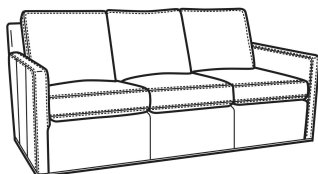

Oliver / 5740-00
Sofa (80W)
Outside: 80W x 35D x 34H
Inside: 73W x 21D

Oliver / 5744
Loveseat (52W)
Outside: 52W x 35D x 34H
Inside: 45W x 21D

Oliver / 5745
Chair (26.5W)
Outside: 26.5W x 35D x 34H
Inside: 20W x 21D

Oliver / 5745-SW
 Swivel Chair (26.5W)
 Outside: 26.5W x 35D x 34H
 Inside: 20W x 21D

Oliver / 5748
 Ott & 1/2 (39W X 26D)
 Outside: 39W x 26D x 16.5H
 Inside: 0W x 0D

Oliver / 5748-ST
 Storage & 1/2 (39W X 26D)
 Outside: 39W x 26D x 17H
 Inside: 0W x 0D

Oliver / L5740
 Leather Sofa (74W)
 Outside: 74W x 35D x 34H
 Inside: 67W x 21D

Oliver / L5740-00
 Leather Sofa (80W)
 Outside: 80W x 35D x 34H
 Inside: 73W x 21D

Oliver / L5740-S
 Leather Queen Sleeper (75W)
 Outside: 75W x 36D x 34H
 Inside: 68W x 21D