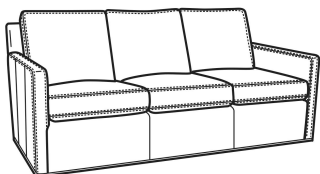

Oliver / 5740-00
Sofa (80W)
Outside: 80W x 35D x 34H
Inside: 73W x 21D

Oliver / 5744
Loveseat (52W)
Outside: 52W x 35D x 34H
Inside: 45W x 21D

Oliver / 5745
Chair (26.5W)
Outside: 26.5W x 35D x 34H
Inside: 20W x 21D

Oliver / 5745-SW
 Swivel Chair (26.5W)
 Outside: 26.5W x 35D x 34H
 Inside: 20W x 21D

Oliver / 5748
 Ott & 1/2 (39W X 26D)
 Outside: 39W x 26D x 16.5H
 Inside: 0W x 0D

Oliver / 5748-ST
 Storage & 1/2 (39W X 26D)
 Outside: 39W x 26D x 17H
 Inside: 0W x 0D