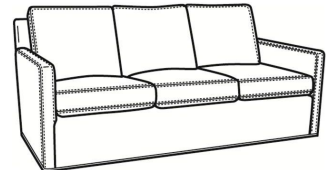

CR LAINE®

STYLE • COMFORT • COLOR

Oliver / 5746

DESCRIPTION:	Chair & 1/2 (45.5W)
OUTSIDE:	45.5"W x 35"D x 34"H
INSIDE:	40"W x 21"D
SEAT:	19"H
ARM:	24"H
BACK RAIL:	31"H
COM:	Plain: 10.00 yds Repeat of 2-14": 12.50 yds Repeat of 15-27": 13.50 yds
WEIGHT:	120 lbs

L = available in leather

S = available as sleeper

Standard Features:

Box Border Back

Saddle-Stitched

May be shown with optional features

OLIVER

Standard Seat Cushion: Mayfair Seat
Standard Back Pillow: Fiber Back

Also available:

Oliver / L5747
Leather Ottoman (25.5W X 19D)
Outside: 25.5W x 19D x 16.5H
Inside: 0W x 0D

Oliver / 5747
Ottoman (25.5W X 19D)
Outside: 25.5W x 19D x 16.5H
Inside: 0W x 0D

Oliver / 5740
Sofa (74W)
Outside: 74W x 35D x 34H
Inside: 67W x 21D

Oliver / 5740-00
Sofa (80W)
Outside: 80W x 35D x 34H
Inside: 73W x 21D

Oliver / 5744
Loveseat (52W)
Outside: 52W x 35D x 34H
Inside: 45W x 21D

Oliver / 5745
Chair (26.5W)
Outside: 26.5W x 35D x 34H
Inside: 20W x 21D