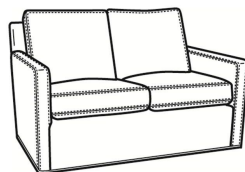

L = available in leather

S = available as sleeper

Standard Features:

Box Border Back

Saddle-Stitched

May be shown with optional features

OLIVER

Standard Seat Cushion: Mayfair Seat
Standard Back Pillow: Fiber Back

Also available:

Oliver / L5747
Leather Ottoman (25.5W X 19D)
Outside: 25.5W x 19D x 16.5H
Inside: 0W x 0D

Oliver / 5747
Ottoman (25.5W X 19D)
Outside: 25.5W x 19D x 16.5H
Inside: 0W x 0D

Oliver / 5740
Sofa (74W)
Outside: 74W x 35D x 34H
Inside: 67W x 21D

Oliver / 5740-00
Sofa (80W)
Outside: 80W x 35D x 34H
Inside: 73W x 21D

Oliver / 5744
Loveseat (52W)
Outside: 52W x 35D x 34H
Inside: 45W x 21D

Oliver / 5745
Chair (26.5W)
Outside: 26.5W x 35D x 34H
Inside: 20W x 21D

Oliver / 5745-SW
 Swivel Chair (26.5W)
 Outside: 26.5W x 35D x 34H
 Inside: 20W x 21D

Oliver / 5748
 Ott & 1/2 (39W X 26D)
 Outside: 39W x 26D x 16.5H
 Inside: 0W x 0D

Oliver / 5748-ST
 Storage & 1/2 (39W X 26D)
 Outside: 39W x 26D x 17H
 Inside: 0W x 0D