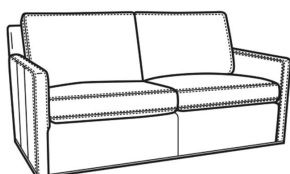

Oliver / 5740-00
Sofa (80W)
Outside: 80W x 35D x 34H
Inside: 73W x 21D

Oliver / 5744
Loveseat (52W)
Outside: 52W x 35D x 34H
Inside: 45W x 21D

Oliver / 5745
Chair (26.5W)
Outside: 26.5W x 35D x 34H
Inside: 20W x 21D

Oliver / 5745-SW
 Swivel Chair (26.5W)
 Outside: 26.5W x 35D x 34H
 Inside: 20W x 21D

Oliver / 5748
 Ott & 1/2 (39W X 26D)
 Outside: 39W x 26D x 16.5H
 Inside: 0W x 0D

Oliver / 5748-ST
 Storage & 1/2 (39W X 26D)
 Outside: 39W x 26D x 17H
 Inside: 0W x 0D

Oliver / L5740
 Leather Sofa (74W)
 Outside: 74W x 35D x 34H
 Inside: 67W x 21D

Oliver / L5740-00
 Leather Sofa (80W)
 Outside: 80W x 35D x 34H
 Inside: 73W x 21D

Oliver / L5740-S
 Leather Queen Sleeper (75W)
 Outside: 75W x 36D x 34H
 Inside: 68W x 21D