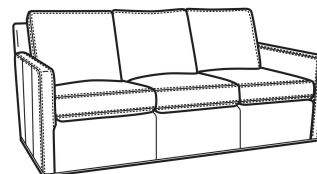

Oliver / 5740-00
Sofa (80W)
Outside: 80W x 35D x 34H
Inside: 73W x 21D

Oliver / 5744
Loveseat (52W)
Outside: 52W x 35D x 34H
Inside: 45W x 21D

Oliver / 5745
Chair (26.5W)
Outside: 26.5W x 35D x 34H
Inside: 20W x 21D

Oliver / 5745-SW
 Swivel Chair (26.5W)
 Outside: 26.5W x 35D x 34H
 Inside: 20W x 21D

Oliver / 5748
 Ott & 1/2 (39W X 26D)
 Outside: 39W x 26D x 16.5H
 Inside: 0W x 0D

Oliver / 5748-ST
 Storage & 1/2 (39W X 26D)
 Outside: 39W x 26D x 17H
 Inside: 0W x 0D

Oliver / L5740
 Leather Sofa (74W)
 Outside: 74W x 35D x 34H
 Inside: 67W x 21D

Oliver / L5740-00
 Leather Sofa (80W)
 Outside: 80W x 35D x 34H
 Inside: 73W x 21D

Oliver / L5740-S
 Leather Queen Sleeper (75W)
 Outside: 75W x 36D x 34H
 Inside: 68W x 21D