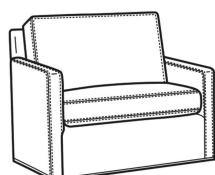

Oliver / 5745-SW
 Swivel Chair (26.5W)
 Outside: 26.5W x 35D x 34H
 Inside: 20W x 21D

Oliver / 5748
 Ott & 1/2 (39W X 26D)
 Outside: 39W x 26D x 16.5H
 Inside: 0W x 0D

Oliver / 5748-ST
 Storage & 1/2 (39W X 26D)
 Outside: 39W x 26D x 17H
 Inside: 0W x 0D

Oliver / L5742-S
 Leather Full Sleeper (68.5W)
 Outside: 68.5W x 36D x 34H
 Inside: 61.5W x 21D

Oliver / L5744
 Leather Loveseat (52W)
 Outside: 52W x 35D x 34H
 Inside: 45W x 21D

Oliver / L5745
 Leather Chair (26.5W)
 Outside: 26.5W x 35D x 34H
 Inside: 20W x 21D

Oliver / L5745-SW
 Leather Swivel Chair (26.5W)
 Outside: 26.5W x 35D x 34H
 Inside: 20W x 21D

Oliver / L5746
 Leather Chair & 1/2 (45.5W)
 Outside: 45.5W x 35D x 34H
 Inside: 40W x 21D

Oliver / L5746-S
 Leather Twin Sleeper (45.5W)
 Outside: 45.5W x 36D x 34H
 Inside: 40W x 21D