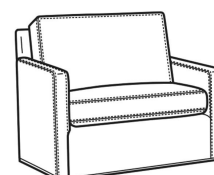

Oliver / L5742-S
 Leather Full Sleeper (68.5W)
 Outside: 68.5W x 36D x 34H
 Inside: 61.5W x 21D

Oliver / L5744
 Leather Loveseat (52W)
 Outside: 52W x 35D x 34H
 Inside: 45W x 21D

Oliver / L5745
 Leather Chair (26.5W)
 Outside: 26.5W x 35D x 34H
 Inside: 20W x 21D

Oliver / L5745-SW
 Leather Swivel Chair (26.5W)
 Outside: 26.5W x 35D x 34H
 Inside: 20W x 21D

Oliver / L5746
 Leather Chair & 1/2 (45.5W)
 Outside: 45.5W x 35D x 34H
 Inside: 40W x 21D

Oliver / L5746-S
 Leather Twin Sleeper (45.5W)
 Outside: 45.5W x 36D x 34H
 Inside: 40W x 21D