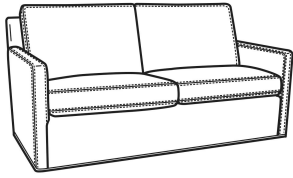

Oliver / 5745-SW
 Swivel Chair (26.5W)
 Outside: 26.5W x 35D x 34H
 Inside: 20W x 21D

Oliver / 5748
 Ott & 1/2 (39W X 26D)
 Outside: 39W x 26D x 16.5H
 Inside: 0W x 0D

Oliver / 5748-ST
 Storage & 1/2 (39W X 26D)
 Outside: 39W x 26D x 17H
 Inside: 0W x 0D

Oliver / L5745-SW
 Leather Swivel Chair (26.5W)
 Outside: 26.5W x 35D x 34H
 Inside: 20W x 21D

Oliver / L5746
 Leather Chair & 1/2 (45.5W)
 Outside: 45.5W x 35D x 34H
 Inside: 40W x 21D

Oliver / L5746-S
 Leather Twin Sleeper (45.5W)
 Outside: 45.5W x 36D x 34H
 Inside: 40W x 21D

Oliver / L5748
 Leather Ott 1/2 (39W X 26D)
 Outside: 39W x 26D x 16.5H
 Inside: 0W x 0D

Oliver / L5748-ST
 Leather Storage Ott (39W X 26D)
 Outside: 39W x 26D x 17H
 Inside: 0W x 0D

Oliver / 5740-S
 Queen Sleeper (75W)
 Outside: 75W x 36D x 34H
 Inside: 68W x 21D