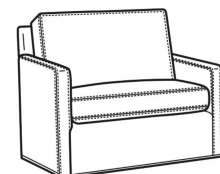

Oliver / L5740-00  
Leather Sofa (80W)  
Outside: 80W x 35D x 34H  
Inside: 73W x 21D

Oliver / L5740-S  
Leather Queen Sleeper (75W)  
Outside: 75W x 36D x 34H  
Inside: 68W x 21D

Oliver / L5742-S  
Leather Full Sleeper (68.5W)  
Outside: 68.5W x 36D x 34H  
Inside: 61.5W x 21D

Oliver / L5744  
Leather Loveseat (52W)  
Outside: 52W x 35D x 34H  
Inside: 45W x 21D

Oliver / L5745  
Leather Chair (26.5W)  
Outside: 26.5W x 35D x 34H  
Inside: 20W x 21D

Oliver / L5745-SW  
Leather Swivel Chair (26.5W)  
Outside: 26.5W x 35D x 34H  
Inside: 20W x 21D