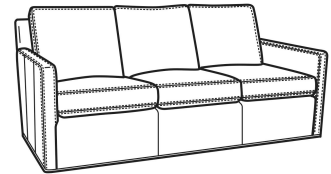

Oliver / 5740  
Sofa (74W)  
Outside: 74W x 35D x 34H  
Inside: 67W x 21D

Oliver / 5740-00  
Sofa (80W)  
Outside: 80W x 35D x 34H  
Inside: 73W x 21D

Oliver / 5744  
Loveseat (52W)  
Outside: 52W x 35D x 34H  
Inside: 45W x 21D

Oliver / 5745  
Chair (26.5W)  
Outside: 26.5W x 35D x 34H  
Inside: 20W x 21D

Oliver / 5745-SW  
Swivel Chair (26.5W)  
Outside: 26.5W x 35D x 34H  
Inside: 20W x 21D

Oliver / 5746  
Chair & 1/2 (45.5W)  
Outside: 45.5W x 35D x 34H  
Inside: 40W x 21D

Oliver / 5748  
Ott & 1/2 (39W X 26D)  
Outside: 39W x 26D x 16.5H  
Inside: 0W x 0D

Oliver / 5748-ST  
Storage & 1/2 (39W X 26D)  
Outside: 39W x 26D x 17H  
Inside: 0W x 0D

Oliver / L5740  
Leather Sofa (74W)  
Outside: 74W x 35D x 34H  
Inside: 67W x 21D