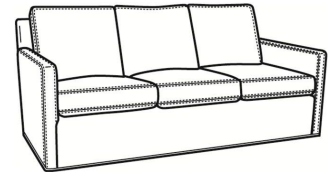

Oliver / 5740
Sofa (74W)
Outside: 74W x 35D x 34H
Inside: 67W x 21D