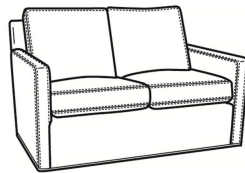

### Standard Features:

Box Border Back

Saddle-Stitched

Twin Sleeper Mattress Size: 32W x 72L x 5H

Length when extended: 90L

May be shown with optional features

## OLIVER

Standard Seat Cushion: Mayfair Seat  
Standard Back Pillow: Fiber Back

### Also available:

Oliver / L5747  
Leather Ottoman (25.5W X 19D)  
Outside: 25.5W x 19D x 16.5H  
Inside: 0W x 0D

Oliver / 5747  
Ottoman (25.5W X 19D)  
Outside: 25.5W x 19D x 16.5H  
Inside: 0W x 0D

Oliver / 5740  
Sofa (74W)  
Outside: 74W x 35D x 34H  
Inside: 67W x 21D

Oliver / 5740-00  
Sofa (80W)  
Outside: 80W x 35D x 34H  
Inside: 73W x 21D

Oliver / 5744  
Loveseat (52W)  
Outside: 52W x 35D x 34H  
Inside: 45W x 21D