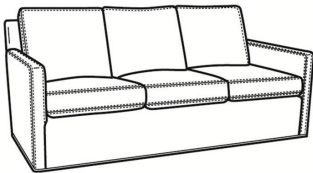

### Standard Features:

Box Border Back

Saddle-Stitched

Twin Sleeper Mattress Size: 32W x 72L x 5H

Length when extended: 90L

May be shown with optional features

### Also available:

Oliver / L5747  
Leather Ottoman (25.5W X 19D)  
Outside: 25.5W x 19D x 16.5H  
Inside: 0W x 0D

Oliver / 5747  
Ottoman (25.5W X 19D)  
Outside: 25.5W x 19D x 16.5H  
Inside: 0W x 0D

Oliver / 5740  
Sofa (74W)  
Outside: 74W x 35D x 34H  
Inside: 67W x 21D

Oliver / 5740-00  
Sofa (80W)  
Outside: 80W x 35D x 34H  
Inside: 73W x 21D

Oliver / 5744  
Loveseat (52W)  
Outside: 52W x 35D x 34H  
Inside: 45W x 21D