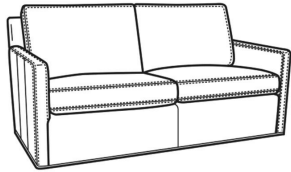

Oliver / L5742-S
Leather Full Sleeper (68.5W)
Outside: 68.5W x 36D x 34H
Inside: 61.5W x 21D