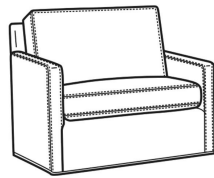

Oliver / 5740  
Sofa (74W)  
Outside: 74W x 35D x 34H  
Inside: 67W x 21D

Oliver / 5740-00  
Sofa (80W)  
Outside: 80W x 35D x 34H  
Inside: 73W x 21D

Oliver / 5744  
Loveseat (52W)  
Outside: 52W x 35D x 34H  
Inside: 45W x 21D

Oliver / 5745  
Chair (26.5W)  
Outside: 26.5W x 35D x 34H  
Inside: 20W x 21D

Oliver / 5745-SW  
Swivel Chair (26.5W)  
Outside: 26.5W x 35D x 34H  
Inside: 20W x 21D

Oliver / 5746  
Chair & 1/2 (45.5W)  
Outside: 45.5W x 35D x 34H  
Inside: 40W x 21D