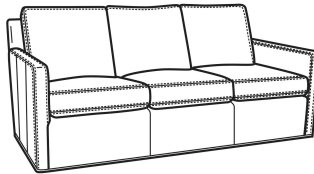

Oliver / 5740  
Sofa (74W)  
Outside: 74W x 35D x 34H  
Inside: 67W x 21D

Oliver / 5740-00  
Sofa (80W)  
Outside: 80W x 35D x 34H  
Inside: 73W x 21D

Oliver / 5744  
Loveseat (52W)  
Outside: 52W x 35D x 34H  
Inside: 45W x 21D

Oliver / 5745  
Chair (26.5W)  
Outside: 26.5W x 35D x 34H  
Inside: 20W x 21D

Oliver / 5745-SW  
Swivel Chair (26.5W)  
Outside: 26.5W x 35D x 34H  
Inside: 20W x 21D

Oliver / 5746  
Chair & 1/2 (45.5W)  
Outside: 45.5W x 35D x 34H  
Inside: 40W x 21D

Oliver / 5748  
Ott & 1/2 (39W X 26D)  
Outside: 39W x 26D x 16.5H  
Inside: 0W x 0D

Oliver / 5748-ST  
Storage & 1/2 (39W X 26D)  
Outside: 39W x 26D x 17H  
Inside: 0W x 0D

Oliver / L5740  
Leather Sofa (74W)  
Outside: 74W x 35D x 34H  
Inside: 67W x 21D