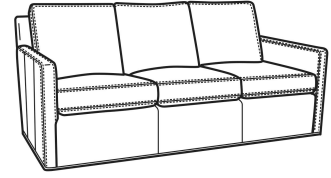

Oliver / L5744  
Leather Loveseat (52W)  
Outside: 52W x 35D x 34H  
Inside: 45W x 21D

Oliver / L5745  
Leather Chair (26.5W)  
Outside: 26.5W x 35D x 34H  
Inside: 20W x 21D

Oliver / L5745-SW  
Leather Swivel Chair (26.5W)  
Outside: 26.5W x 35D x 34H  
Inside: 20W x 21D

Oliver / L5746  
Leather Chair & 1/2 (45.5W)  
Outside: 45.5W x 35D x 34H  
Inside: 40W x 21D

Oliver / L5746-S  
Leather Twin Sleeper (45.5W)  
Outside: 45.5W x 36D x 34H  
Inside: 40W x 21D

Oliver / L5748  
Leather Ott 1/2 (39W X 26D)  
Outside: 39W x 26D x 16.5H  
Inside: 0W x 0D

Oliver / L5748-ST  
Leather Storage Ott (39W X 26D)  
Outside: 39W x 26D x 17H  
Inside: 0W x 0D

Oliver / 5740-S  
Queen Sleeper (75W)  
Outside: 75W x 36D x 34H  
Inside: 68W x 21D

Oliver / 5742-S  
Full Sleeper (68.5W)  
Outside: 68.5W x 36D x 34H  
Inside: 61.5W x 21D