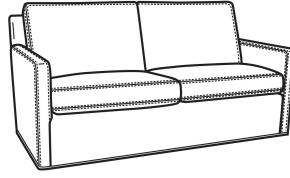

Oliver / L5744  
Leather Loveseat (52W)  
Outside: 52W x 35D x 34H  
Inside: 45W x 21D

Oliver / L5745  
Leather Chair (26.5W)  
Outside: 26.5W x 35D x 34H  
Inside: 20W x 21D

Oliver / L5745-SW  
Leather Swivel Chair (26.5W)  
Outside: 26.5W x 35D x 34H  
Inside: 20W x 21D

Oliver / L5746  
Leather Chair & 1/2 (45.5W)  
Outside: 45.5W x 35D x 34H  
Inside: 40W x 21D

Oliver / L5746-S  
Leather Twin Sleeper (45.5W)  
Outside: 45.5W x 36D x 34H  
Inside: 40W x 21D

Oliver / L5748  
Leather Ott 1/2 (39W X 26D)  
Outside: 39W x 26D x 16.5H  
Inside: 0W x 0D

Oliver / L5748-ST  
Leather Storage Ott (39W X 26D)  
Outside: 39W x 26D x 17H  
Inside: 0W x 0D

Oliver / 5740-S  
Queen Sleeper (75W)  
Outside: 75W x 36D x 34H  
Inside: 68W x 21D

Oliver / 5742-S  
Full Sleeper (68.5W)  
Outside: 68.5W x 36D x 34H  
Inside: 61.5W x 21D