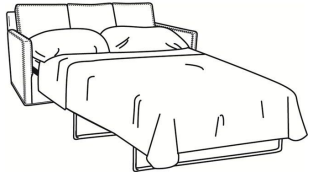

### Standard Features:

Box Border Back

Saddle-Stitched

Twin Sleeper Mattress Size: 32W x 72L x 5H

Length when extended: 90L

May be shown with optional features

Oliver / L5744  
Leather Loveseat (52W)  
Outside: 52W x 35D x 34H  
Inside: 45W x 21D

Oliver / L5745  
Leather Chair (26.5W)  
Outside: 26.5W x 35D x 34H  
Inside: 20W x 21D

Oliver / L5745-SW  
Leather Swivel Chair (26.5W)  
Outside: 26.5W x 35D x 34H  
Inside: 20W x 21D

Oliver / L5746  
Leather Chair & 1/2 (45.5W)  
Outside: 45.5W x 35D x 34H  
Inside: 40W x 21D

Oliver / L5746-S  
Leather Twin Sleeper (45.5W)  
Outside: 45.5W x 36D x 34H  
Inside: 40W x 21D

Oliver / L5748  
Leather Ott 1/2 (39W X 26D)  
Outside: 39W x 26D x 16.5H  
Inside: 0W x 0D

Oliver / L5748-ST  
Leather Storage Ott (39W X 26D)  
Outside: 39W x 26D x 17H  
Inside: 0W x 0D

Oliver / 5740-S  
Queen Sleeper (75W)  
Outside: 75W x 36D x 34H  
Inside: 68W x 21D

Oliver / 5742-S  
Full Sleeper (68.5W)  
Outside: 68.5W x 36D x 34H  
Inside: 61.5W x 21D