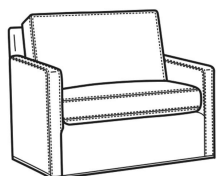

Oliver / L5746-S
Leather Twin Sleeper (45.5W)
Outside: 45.5W x 36D x 34H
Inside: 40W x 21D