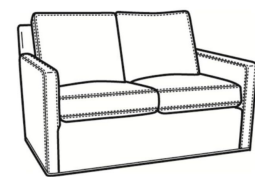

Oliver / L5744
Leather Loveseat (52W)
Outside: 52W x 35D x 34H
Inside: 45W x 21D