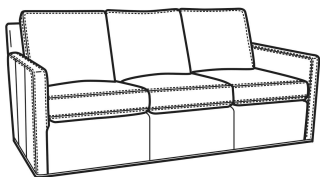

Oliver / L5740-S
Leather Queen Sleeper (75W)
Outside: 75W x 36D x 34H
Inside: 68W x 21D