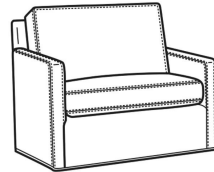

Oliver / L5746-S
Leather Twin Sleeper (45.5W)
Outside: 45.5W x 36D x 34H
Inside: 40W x 21D