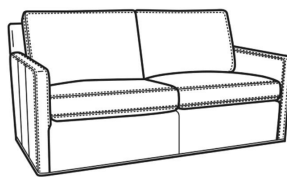

Oliver / L5742-S
Leather Full Sleeper (68.5W)
Outside: 68.5W x 36D x 34H
Inside: 61.5W x 21D