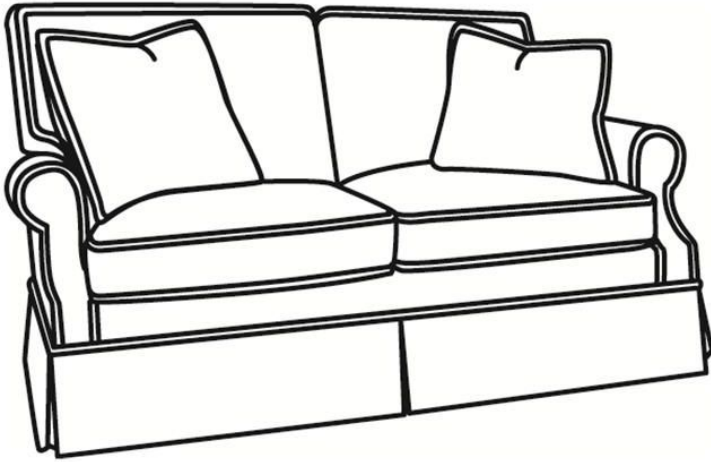

CR LAINÉ®

STYLE • COMFORT • COLOR

Haddonfield / 5994

DESCRIPTION:	Loveseat (60W)
OUTSIDE:	60"W x 38"D x 40"H
INSIDE:	46"W x 22"D
SEAT:	21"H
ARM:	25"H
BACK RAIL:	33.5"H
THROW PILLOWS:	2 - 20"
COM:	Plain: 16.00 yds Repeat of 2-14": 20.00 yds Repeat of 15-27": 21.75 yds
WEIGHT:	125 lbs

Standard Features:

- Semi-Attached Box Border Back
- May be shown with optional features

HADDONFIELD

- Standard Seat Cushion: Hallmark Seat
- Standard Back Pillow: Fiber Back

Also available:

Haddonfield / 5990
Sofa (83W)
Outside: 83W x 38D x 40H
Inside: 69W x 22D

Haddonfield / 5995
Chair (35W)
Outside: 35W x 38D x 40H
Inside: 21W x 22D

Haddonfield / 5995-SG
Swivel Glider (35W)
Outside: 35W x 38D x 40H
Inside: 21W x 22D