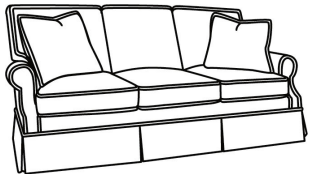

CR LAINÉ®

STYLE • COMFORT • COLOR

Haddonfield / 5994

DESCRIPTION:	Loveseat (60W)
OUTSIDE:	60"W x 38"D x 40"H
INSIDE:	46"W x 22"D
SEAT:	21"H
ARM:	25"H
BACK RAIL:	33.5"H
THROW PILLOWS:	2 - 20"
COM:	Plain: 16.00 yds Repeat of 2-14": 20.00 yds Repeat of 15-27": 21.75 yds
WEIGHT:	125 lbs

Standard Features:

- Semi-Attached Box Border Back
- May be shown with optional features

HADDONFIELD

- Standard Seat Cushion: Hallmark Seat
- Standard Back Pillow: Fiber Back

Also available:

Haddonfield / 5990
Sofa (83W)
Outside: 83W x 38D x 40H
Inside: 69W x 22D