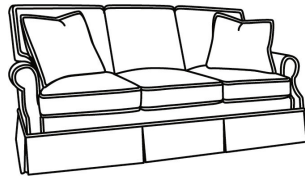

CR LAINE®

STYLE • COMFORT • COLOR

Haddonfield / 5995

DESCRIPTION:	Chair (35W)
OUTSIDE:	35"W x 38"D x 40"H
INSIDE:	21"W x 22"D
SEAT:	21"H
ARM:	25"H
BACK RAIL:	33.5"H
COM:	Plain: 11.00 yds Repeat of 2-14": 13.75 yds Repeat of 15-27": 15.00 yds
WEIGHT:	65 lbs

Standard Features:

Semi-Attached Box Border Back
May be shown with optional features

HADDONFIELD

Standard Seat Cushion: Hallmark Seat
Standard Back Pillow: Fiber Back

Also available:

Haddonfield / 24
Ottoman (28W X 22D)
Outside: 28W x 22D x 17H
Inside: 0W x 0D

Haddonfield / 5990
Sofa (83W)
Outside: 83W x 38D x 40H
Inside: 69W x 22D

Haddonfield / 5994
Loveseat (60W)
Outside: 60W x 38D x 40H
Inside: 46W x 22D

Haddonfield / 5995-SG
Swivel Glider (35W)
Outside: 35W x 38D x 40H
Inside: 21W x 22D