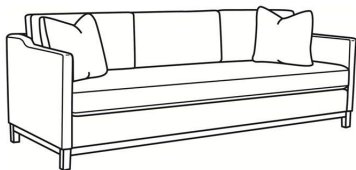

CR LAINE®

STYLE • COMFORT • COLOR

Ryan / 6000-01

DESCRIPTION:	Long Sofa (96W)
OUTSIDE:	96"W x 36.5"D x 35"H
INSIDE:	90"W x 22"D
SEAT:	20.5"H
ARM:	27"H
BACK RAIL:	29"H
THROW PILLOWS:	2 - 20"
COM:	Plain: 22.00 yds Repeat of 2-14": 27.50 yds Repeat of 15-27": 29.75 yds
WEIGHT:	165 lbs

L = available in leather

Standard Features:

Box Border Back

Saddle-Stitched

Oak wood base. Wood grain pattern is a natural characteristic of oak

May be shown with optional features

RYAN

Standard Seat Cushion: Mayfair Seat
Standard Back Pillow: Fiber Back

Also available:

Ryan / 6000-01B
Long Sofa (96W)
Outside: 96W x 36.5D x 35H
Inside: 90W x 22D

Ryan / 6000-20
Sofa (84W)
Outside: 84W x 36.5D x 35H
Inside: 78W x 22D

Ryan / 6000-20B
Sofa (84W)
Outside: 84W x 36.5D x 35H
Inside: 78W x 22D

Ryan / L6000-20B
Leather Sofa (84W)
Outside: 84W x 36.5D x 35H
Inside: 78W x 22D