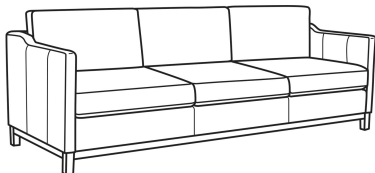

L = available in leather

Standard Features:

Box Border Back

Saddle-Stitched

Oak wood base. Wood grain pattern is a natural characteristic of oak

May be shown with optional features

RYAN

Standard Seat Cushion: Mayfair Seat
Standard Back Pillow: Fiber Back

Also available:

Ryan / 6000-01B
Long Sofa (96W)
Outside: 96W x 36.5D x 35H
Inside: 90W x 22D

Ryan / 6000-20
Sofa (84W)
Outside: 84W x 36.5D x 35H
Inside: 78W x 22D

Ryan / 6000-20B
Sofa (84W)
Outside: 84W x 36.5D x 35H
Inside: 78W x 22D

Ryan / L6000-01
Leather Long Sofa (96W)
Outside: 96W x 36.5D x 35H
Inside: 90W x 22D

Ryan / L6000-01B
Leather Long Sofa (96W)
Outside: 96W x 36.5D x 35H
Inside: 90W x 22D

Ryan / L6000-20
Leather Sofa (84W)
Outside: 84W x 36.5D x 35H
Inside: 78W x 22D

Ryan / L6000-20B
Leather Sofa (84W)
Outside: 84W x 36.5D x 35H
Inside: 78W x 22D