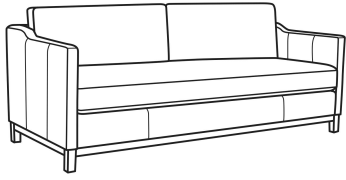

L = available in leather

Standard Features:

Box Border Back

Saddle-Stitched

Oak wood base. Wood grain pattern is a natural characteristic of oak

May be shown with optional features

RYAN

Standard Seat Cushion: Mayfair Seat
Standard Back Pillow: Fiber Back

Also available:

Ryan / 6000-01B
Long Sofa (96W)
Outside: 96W x 36.5D x 35H
Inside: 90W x 22D

Ryan / 6000-20
Sofa (84W)
Outside: 84W x 36.5D x 35H
Inside: 78W x 22D

Ryan / 6000-20B
Sofa (84W)
Outside: 84W x 36.5D x 35H
Inside: 78W x 22D

Ryan / L6000-01
Leather Long Sofa (96W)
Outside: 96W x 36.5D x 35H
Inside: 90W x 22D

Ryan / L6000-01B
Leather Long Sofa (96W)
Outside: 96W x 36.5D x 35H
Inside: 90W x 22D

Ryan / L6000-20
Leather Sofa (84W)
Outside: 84W x 36.5D x 35H
Inside: 78W x 22D

Ryan / L6000-20B
Leather Sofa (84W)
Outside: 84W x 36.5D x 35H
Inside: 78W x 22D