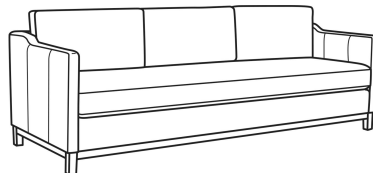

L = available in leather

Standard Features:

Box Border Back

Saddle-Stitched

Oak wood base. Wood grain pattern is a natural characteristic of oak

May be shown with optional features

RYAN

Standard Seat Cushion: Mayfair Seat
Standard Back Pillow: Fiber Back

Also available:

Ryan / 6000-01B
Long Sofa (96W)
Outside: 96W x 36.5D x 35H
Inside: 90W x 22D

Ryan / 6000-20
Sofa (84W)
Outside: 84W x 36.5D x 35H
Inside: 78W x 22D

Ryan / 6000-20B
Sofa (84W)
Outside: 84W x 36.5D x 35H
Inside: 78W x 22D

Ryan / L6000-01
Leather Long Sofa (96W)
Outside: 96W x 36.5D x 35H
Inside: 90W x 22D

Ryan / L6000-01B
Leather Long Sofa (96W)
Outside: 96W x 36.5D x 35H
Inside: 90W x 22D

Ryan / L6000-20
Leather Sofa (84W)
Outside: 84W x 36.5D x 35H
Inside: 78W x 22D

Ryan / L6000-20B
Leather Sofa (84W)
Outside: 84W x 36.5D x 35H
Inside: 78W x 22D