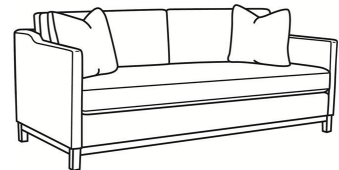

CR LAINE®

STYLE • COMFORT • COLOR

Ryan / 6000-01

DESCRIPTION:	Long Sofa (96W)
OUTSIDE:	96"W x 36.5"D x 35"H
INSIDE:	90"W x 22"D
SEAT:	20.5"H
ARM:	27"H
BACK RAIL:	29"H
THROW PILLOWS:	2 - 20"
COM:	Plain: 22.00 yds Repeat of 2-14": 27.50 yds Repeat of 15-27": 29.75 yds
WEIGHT:	165 lbs

L = available in leather

Standard Features:

Box Border Back

Saddle-Stitched

Oak wood base. Wood grain pattern is a natural characteristic of oak

May be shown with optional features

RYAN

Standard Seat Cushion: Mayfair Seat
Standard Back Pillow: Fiber Back

Also available:

Ryan / 6000-01B
Long Sofa (96W)
Outside: 96W x 36.5D x 35H
Inside: 90W x 22D

Ryan / 6000-20
Sofa (84W)
Outside: 84W x 36.5D x 35H
Inside: 78W x 22D

Ryan / 6000-20B
Sofa (84W)
Outside: 84W x 36.5D x 35H
Inside: 78W x 22D