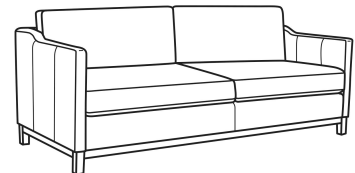

L = available in leather

Standard Features:

Box Border Back

Saddle-Stitched

Oak wood base. Wood grain pattern is a natural characteristic of oak

May be shown with optional features

RYAN

Standard Seat Cushion: Mayfair Seat
Standard Back Pillow: Fiber Back

Also available:

Ryan / 6000-01B
Long Sofa (96W)
Outside: 96W x 36.5D x 35H
Inside: 90W x 22D

Ryan / 6000-20
Sofa (84W)
Outside: 84W x 36.5D x 35H
Inside: 78W x 22D

Ryan / 6000-20B
Sofa (84W)
Outside: 84W x 36.5D x 35H
Inside: 78W x 22D

Ryan / L6000-01
Leather Long Sofa (96W)
Outside: 96W x 36.5D x 35H
Inside: 90W x 22D

Ryan / L6000-01B
Leather Long Sofa (96W)
Outside: 96W x 36.5D x 35H
Inside: 90W x 22D

Ryan / L6000-20
Leather Sofa (84W)
Outside: 84W x 36.5D x 35H
Inside: 78W x 22D

Ryan / L6000-20B
Leather Sofa (84W)
Outside: 84W x 36.5D x 35H
Inside: 78W x 22D