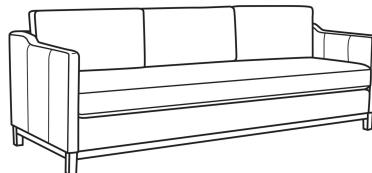

CR LAINE®

STYLE • COMFORT • COLOR

Ryan / 6000-01B

DESCRIPTION:	Long Sofa (96W)
OUTSIDE:	96"W x 36.5"D x 35"H
INSIDE:	90"W x 22"D
SEAT:	20.5"H
ARM:	27"H
BACK RAIL:	29"H
THROW PILLOWS:	2 - 20"
COM:	Plain: 18.00 yds Repeat of 2-14": 22.50 yds Repeat of 15-27": 24.50 yds
WEIGHT:	165 lbs

L = available in leather

Standard Features:

Box Border Back

Saddle-Stitched

Oak wood base. Wood grain pattern is a natural characteristic of oak

May be shown with optional features

RYAN

Standard Seat Cushion: Mayfair Seat
Standard Back Pillow: Fiber Back

Also available:

Ryan / 6000-01
Long Sofa (96W)
Outside: 96W x 36.5D x 35H
Inside: 90W x 22D

Ryan / 6000-20
Sofa (84W)
Outside: 84W x 36.5D x 35H
Inside: 78W x 22D

Ryan / 6000-20B
Sofa (84W)
Outside: 84W x 36.5D x 35H
Inside: 78W x 22D

Ryan / L6000-01
Leather Long Sofa (96W)
Outside: 96W x 36.5D x 35H
Inside: 90W x 22D

Ryan / L6000-01B
Leather Long Sofa (96W)
Outside: 96W x 36.5D x 35H
Inside: 90W x 22D

Ryan / L6000-20
Leather Sofa (84W)
Outside: 84W x 36.5D x 35H
Inside: 78W x 22D