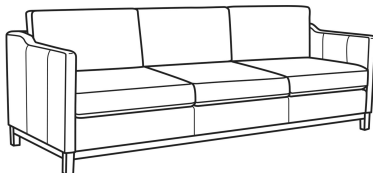

CR LAINE®

STYLE • COMFORT • COLOR

Ryan / 6000-01B

DESCRIPTION:	Long Sofa (96W)
OUTSIDE:	96"W x 36.5"D x 35"H
INSIDE:	90"W x 22"D
SEAT:	20.5"H
ARM:	27"H
BACK RAIL:	29"H
THROW PILLOWS:	2 - 20"
COM:	Plain: 18.00 yds Repeat of 2-14": 22.50 yds Repeat of 15-27": 24.50 yds
WEIGHT:	165 lbs

L = available in leather

Standard Features:

Box Border Back

Saddle-Stitched

Oak wood base. Wood grain pattern is a natural characteristic of oak

May be shown with optional features

RYAN

Standard Seat Cushion: Mayfair Seat
Standard Back Pillow: Fiber Back

Also available:

Ryan / 6000-01
Long Sofa (96W)
Outside: 96W x 36.5D x 35H
Inside: 90W x 22D

Ryan / 6000-20
Sofa (84W)
Outside: 84W x 36.5D x 35H
Inside: 78W x 22D

Ryan / 6000-20B
Sofa (84W)
Outside: 84W x 36.5D x 35H
Inside: 78W x 22D

Ryan / L6000-01
Leather Long Sofa (96W)
Outside: 96W x 36.5D x 35H
Inside: 90W x 22D

Ryan / L6000-01B
Leather Long Sofa (96W)
Outside: 96W x 36.5D x 35H
Inside: 90W x 22D

Ryan / L6000-20
Leather Sofa (84W)
Outside: 84W x 36.5D x 35H
Inside: 78W x 22D