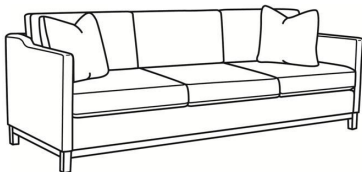

CR LAINE®

STYLE • COMFORT • COLOR

Ryan / 6000-01B

DESCRIPTION:	Long Sofa (96W)
OUTSIDE:	96"W x 36.5"D x 35"H
INSIDE:	90"W x 22"D
SEAT:	20.5"H
ARM:	27"H
BACK RAIL:	29"H
THROW PILLOWS:	2 - 20"
COM:	Plain: 18.00 yds Repeat of 2-14": 22.50 yds Repeat of 15-27": 24.50 yds
WEIGHT:	165 lbs

L = available in leather

Standard Features:

Box Border Back

Saddle-Stitched

Oak wood base. Wood grain pattern is a natural characteristic of oak

May be shown with optional features

RYAN

Standard Seat Cushion: Mayfair Seat
Standard Back Pillow: Fiber Back

Also available:

Ryan / 6000-01
Long Sofa (96W)
Outside: 96W x 36.5D x 35H
Inside: 90W x 22D

Ryan / 6000-20
Sofa (84W)
Outside: 84W x 36.5D x 35H
Inside: 78W x 22D

Ryan / 6000-20B
Sofa (84W)
Outside: 84W x 36.5D x 35H
Inside: 78W x 22D

Ryan / L6000-20B
Leather Sofa (84W)
Outside: 84W x 36.5D x 35H
Inside: 78W x 22D