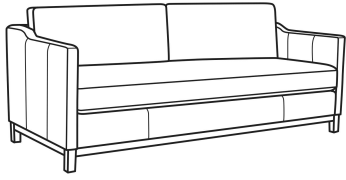

CR LAINE®

STYLE • COMFORT • COLOR

Ryan / 6000-01B

DESCRIPTION:	Long Sofa (96W)
OUTSIDE:	96"W x 36.5"D x 35"H
INSIDE:	90"W x 22"D
SEAT:	20.5"H
ARM:	27"H
BACK RAIL:	29"H
THROW PILLOWS:	2 - 20"
COM:	Plain: 18.00 yds Repeat of 2-14": 22.50 yds Repeat of 15-27": 24.50 yds
WEIGHT:	165 lbs

L = available in leather

Standard Features:

Box Border Back

Saddle-Stitched

Oak wood base. Wood grain pattern is a natural characteristic of oak

May be shown with optional features

RYAN

Standard Seat Cushion: Mayfair Seat
Standard Back Pillow: Fiber Back

Also available:

Ryan / 6000-01
Long Sofa (96W)
Outside: 96W x 36.5D x 35H
Inside: 90W x 22D

Ryan / 6000-20
Sofa (84W)
Outside: 84W x 36.5D x 35H
Inside: 78W x 22D

Ryan / 6000-20B
Sofa (84W)
Outside: 84W x 36.5D x 35H
Inside: 78W x 22D

Ryan / L6000-01
Leather Long Sofa (96W)
Outside: 96W x 36.5D x 35H
Inside: 90W x 22D

Ryan / L6000-01B
Leather Long Sofa (96W)
Outside: 96W x 36.5D x 35H
Inside: 90W x 22D

Ryan / L6000-20
Leather Sofa (84W)
Outside: 84W x 36.5D x 35H
Inside: 78W x 22D