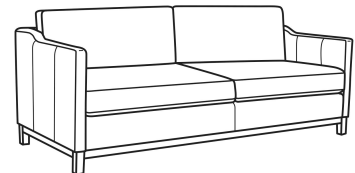

CR LAINE®

STYLE • COMFORT • COLOR

Ryan / 6000-01B

DESCRIPTION:	Long Sofa (96W)
OUTSIDE:	96"W x 36.5"D x 35"H
INSIDE:	90"W x 22"D
SEAT:	20.5"H
ARM:	27"H
BACK RAIL:	29"H
THROW PILLOWS:	2 - 20"
COM:	Plain: 18.00 yds Repeat of 2-14": 22.50 yds Repeat of 15-27": 24.50 yds
WEIGHT:	165 lbs

L = available in leather

Standard Features:

Box Border Back

Saddle-Stitched

Oak wood base. Wood grain pattern is a natural characteristic of oak

May be shown with optional features

RYAN

Standard Seat Cushion: Mayfair Seat
Standard Back Pillow: Fiber Back

Also available:

Ryan / 6000-01
Long Sofa (96W)
Outside: 96W x 36.5D x 35H
Inside: 90W x 22D

Ryan / 6000-20
Sofa (84W)
Outside: 84W x 36.5D x 35H
Inside: 78W x 22D

Ryan / 6000-20B
Sofa (84W)
Outside: 84W x 36.5D x 35H
Inside: 78W x 22D

Ryan / L6000-01
Leather Long Sofa (96W)
Outside: 96W x 36.5D x 35H
Inside: 90W x 22D

Ryan / L6000-01B
Leather Long Sofa (96W)
Outside: 96W x 36.5D x 35H
Inside: 90W x 22D

Ryan / L6000-20
Leather Sofa (84W)
Outside: 84W x 36.5D x 35H
Inside: 78W x 22D