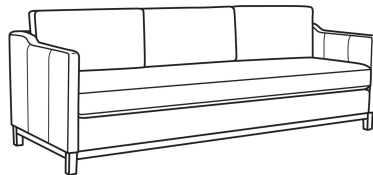

CR LAINE®

STYLE • COMFORT • COLOR

Ryan / 6000-20

DESCRIPTION:	Sofa (84W)
OUTSIDE:	84"W x 36.5"D x 35"H
INSIDE:	78"W x 22"D
SEAT:	20.5"H
ARM:	27"H
BACK RAIL:	29"H
THROW PILLOWS:	2 - 20"
COM:	Plain: 18.00 yds Repeat of 2-14": 22.50 yds Repeat of 15-27": 24.50 yds
WEIGHT:	150 lbs

L = available in leather

Standard Features:

Box Border Back

Saddle-Stitched

Oak wood base. Wood grain pattern is a natural characteristic of oak

May be shown with optional features

RYAN

Standard Seat Cushion: Mayfair Seat
Standard Back Pillow: Fiber Back

Also available:

Ryan / 6000-01
Long Sofa (96W)
Outside: 96W x 36.5D x 35H
Inside: 90W x 22D

Ryan / 6000-01B
Long Sofa (96W)
Outside: 96W x 36.5D x 35H
Inside: 90W x 22D

Ryan / 6000-20B
Sofa (84W)
Outside: 84W x 36.5D x 35H
Inside: 78W x 22D

Ryan / L6000-01
Leather Long Sofa (96W)
Outside: 96W x 36.5D x 35H
Inside: 90W x 22D

Ryan / L6000-01B
Leather Long Sofa (96W)
Outside: 96W x 36.5D x 35H
Inside: 90W x 22D

Ryan / L6000-20
Leather Sofa (84W)
Outside: 84W x 36.5D x 35H
Inside: 78W x 22D