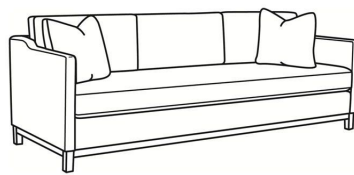

CR LAINE®

STYLE • COMFORT • COLOR

Ryan / 6000-20

DESCRIPTION:	Sofa (84W)
OUTSIDE:	84"W x 36.5"D x 35"H
INSIDE:	78"W x 22"D
SEAT:	20.5"H
ARM:	27"H
BACK RAIL:	29"H
THROW PILLOWS:	2 - 20"
COM:	Plain: 18.00 yds Repeat of 2-14": 22.50 yds Repeat of 15-27": 24.50 yds
WEIGHT:	150 lbs

L = available in leather

Standard Features:

Box Border Back

Saddle-Stitched

Oak wood base. Wood grain pattern is a natural characteristic of oak

May be shown with optional features

RYAN

Standard Seat Cushion: Mayfair Seat
Standard Back Pillow: Fiber Back

Also available:

Ryan / 6000-01
Long Sofa (96W)
Outside: 96W x 36.5D x 35H
Inside: 90W x 22D

Ryan / 6000-01B
Long Sofa (96W)
Outside: 96W x 36.5D x 35H
Inside: 90W x 22D

Ryan / 6000-20B
Sofa (84W)
Outside: 84W x 36.5D x 35H
Inside: 78W x 22D

Ryan / L6000-20B
Leather Sofa (84W)
Outside: 84W x 36.5D x 35H
Inside: 78W x 22D