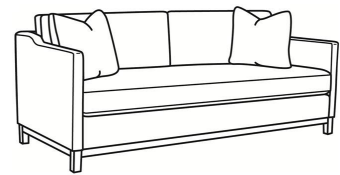

CR LAINE®

STYLE • COMFORT • COLOR

Ryan / 6000-20

DESCRIPTION:	Sofa (84W)
OUTSIDE:	84"W x 36.5"D x 35"H
INSIDE:	78"W x 22"D
SEAT:	20.5"H
ARM:	27"H
BACK RAIL:	29"H
THROW PILLOWS:	2 - 20"
COM:	Plain: 18.00 yds Repeat of 2-14": 22.50 yds Repeat of 15-27": 24.50 yds
WEIGHT:	150 lbs

L = available in leather

Standard Features:

Box Border Back

Saddle-Stitched

Oak wood base. Wood grain pattern is a natural characteristic of oak

May be shown with optional features

RYAN

Standard Seat Cushion: Mayfair Seat
Standard Back Pillow: Fiber Back

Also available:

Ryan / 6000-01
Long Sofa (96W)
Outside: 96W x 36.5D x 35H
Inside: 90W x 22D

Ryan / 6000-01B
Long Sofa (96W)
Outside: 96W x 36.5D x 35H
Inside: 90W x 22D

Ryan / 6000-20B
Sofa (84W)
Outside: 84W x 36.5D x 35H
Inside: 78W x 22D