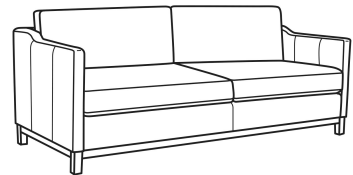

CR LAINE®

STYLE • COMFORT • COLOR

Ryan / 6000-20

DESCRIPTION:	Sofa (84W)
OUTSIDE:	84"W x 36.5"D x 35"H
INSIDE:	78"W x 22"D
SEAT:	20.5"H
ARM:	27"H
BACK RAIL:	29"H
THROW PILLOWS:	2 - 20"
COM:	Plain: 18.00 yds Repeat of 2-14": 22.50 yds Repeat of 15-27": 24.50 yds
WEIGHT:	150 lbs

L = available in leather

Standard Features:

Box Border Back

Saddle-Stitched

Oak wood base. Wood grain pattern is a natural characteristic of oak

May be shown with optional features

RYAN

Standard Seat Cushion: Mayfair Seat
Standard Back Pillow: Fiber Back

Also available:

Ryan / 6000-01
Long Sofa (96W)
Outside: 96W x 36.5D x 35H
Inside: 90W x 22D

Ryan / 6000-01B
Long Sofa (96W)
Outside: 96W x 36.5D x 35H
Inside: 90W x 22D

Ryan / 6000-20B
Sofa (84W)
Outside: 84W x 36.5D x 35H
Inside: 78W x 22D

Ryan / L6000-01
Leather Long Sofa (96W)
Outside: 96W x 36.5D x 35H
Inside: 90W x 22D

Ryan / L6000-01B
Leather Long Sofa (96W)
Outside: 96W x 36.5D x 35H
Inside: 90W x 22D

Ryan / L6000-20
Leather Sofa (84W)
Outside: 84W x 36.5D x 35H
Inside: 78W x 22D