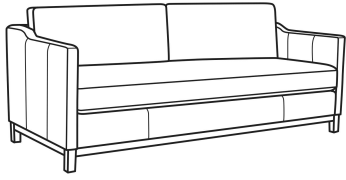

CR LAINE®

STYLE • COMFORT • COLOR

Ryan / 6000-20

DESCRIPTION:	Sofa (84W)
OUTSIDE:	84"W x 36.5"D x 35"H
INSIDE:	78"W x 22"D
SEAT:	20.5"H
ARM:	27"H
BACK RAIL:	29"H
THROW PILLOWS:	2 - 20"
COM:	Plain: 18.00 yds Repeat of 2-14": 22.50 yds Repeat of 15-27": 24.50 yds
WEIGHT:	150 lbs

L = available in leather

Standard Features:

Box Border Back

Saddle-Stitched

Oak wood base. Wood grain pattern is a natural characteristic of oak

May be shown with optional features

RYAN

Standard Seat Cushion: Mayfair Seat
Standard Back Pillow: Fiber Back

Also available:

Ryan / 6000-01
Long Sofa (96W)
Outside: 96W x 36.5D x 35H
Inside: 90W x 22D

Ryan / 6000-01B
Long Sofa (96W)
Outside: 96W x 36.5D x 35H
Inside: 90W x 22D

Ryan / 6000-20B
Sofa (84W)
Outside: 84W x 36.5D x 35H
Inside: 78W x 22D

Ryan / L6000-01
Leather Long Sofa (96W)
Outside: 96W x 36.5D x 35H
Inside: 90W x 22D

Ryan / L6000-01B
Leather Long Sofa (96W)
Outside: 96W x 36.5D x 35H
Inside: 90W x 22D

Ryan / L6000-20
Leather Sofa (84W)
Outside: 84W x 36.5D x 35H
Inside: 78W x 22D