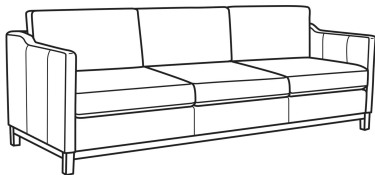

CR LAINE®

STYLE • COMFORT • COLOR

Ryan / 6000-20

DESCRIPTION:	Sofa (84W)
OUTSIDE:	84"W x 36.5"D x 35"H
INSIDE:	78"W x 22"D
SEAT:	20.5"H
ARM:	27"H
BACK RAIL:	29"H
THROW PILLOWS:	2 - 20"
COM:	Plain: 18.00 yds Repeat of 2-14": 22.50 yds Repeat of 15-27": 24.50 yds
WEIGHT:	150 lbs

L = available in leather

Standard Features:

Box Border Back

Saddle-Stitched

Oak wood base. Wood grain pattern is a natural characteristic of oak

May be shown with optional features

RYAN

Standard Seat Cushion: Mayfair Seat
Standard Back Pillow: Fiber Back

Also available:

Ryan / 6000-01
Long Sofa (96W)
Outside: 96W x 36.5D x 35H
Inside: 90W x 22D

Ryan / 6000-01B
Long Sofa (96W)
Outside: 96W x 36.5D x 35H
Inside: 90W x 22D

Ryan / 6000-20B
Sofa (84W)
Outside: 84W x 36.5D x 35H
Inside: 78W x 22D

Ryan / L6000-01
Leather Long Sofa (96W)
Outside: 96W x 36.5D x 35H
Inside: 90W x 22D

Ryan / L6000-01B
Leather Long Sofa (96W)
Outside: 96W x 36.5D x 35H
Inside: 90W x 22D

Ryan / L6000-20
Leather Sofa (84W)
Outside: 84W x 36.5D x 35H
Inside: 78W x 22D