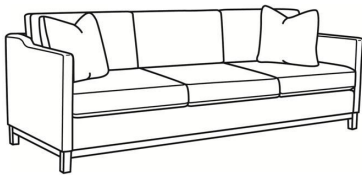

CR LAINE®

STYLE • COMFORT • COLOR

Ryan / 6000-20

DESCRIPTION:	Sofa (84W)
OUTSIDE:	84"W x 36.5"D x 35"H
INSIDE:	78"W x 22"D
SEAT:	20.5"H
ARM:	27"H
BACK RAIL:	29"H
THROW PILLOWS:	2 - 20"
COM:	Plain: 18.00 yds Repeat of 2-14": 22.50 yds Repeat of 15-27": 24.50 yds
WEIGHT:	150 lbs

L = available in leather

Standard Features:

Box Border Back

Saddle-Stitched

Oak wood base. Wood grain pattern is a natural characteristic of oak

May be shown with optional features

RYAN

Standard Seat Cushion: Mayfair Seat
Standard Back Pillow: Fiber Back

Also available:

Ryan / 6000-01
Long Sofa (96W)
Outside: 96W x 36.5D x 35H
Inside: 90W x 22D

Ryan / 6000-01B
Long Sofa (96W)
Outside: 96W x 36.5D x 35H
Inside: 90W x 22D

Ryan / 6000-20B
Sofa (84W)
Outside: 84W x 36.5D x 35H
Inside: 78W x 22D

Ryan / L6000-01
Leather Long Sofa (96W)
Outside: 96W x 36.5D x 35H
Inside: 90W x 22D

Ryan / L6000-01B
Leather Long Sofa (96W)
Outside: 96W x 36.5D x 35H
Inside: 90W x 22D

Ryan / L6000-20
Leather Sofa (84W)
Outside: 84W x 36.5D x 35H
Inside: 78W x 22D