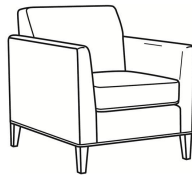

Westport / 6700-05
Chair (32.5W)
Outside: 32.5W x 35D x 35H
Inside: 23.5W x 21.5D