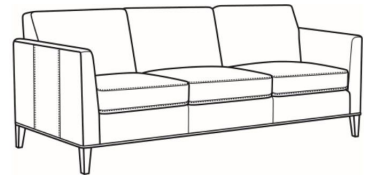

## Westport / 6700-02

DESCRIPTION:	Apt Sofa (79W)
OUTSIDE:	79"W x 35"D x 35"H
INSIDE:	70"W x 21.5"D
SEAT:	20.5"H
ARM:	28"H
THROW PILLOWS:	2 - 18"
COM:	Plain: 14.00 yds Repeat of 2-14": 17.50 yds Repeat of 15-27": 19.00 yds
WEIGHT:	150 lbs

### Standard Features:

Tight Back

French Seamed

May be shown with optional features

## WESTPORT

Standard Seat Cushion: Hallmark Seat

### Also available:

Westport / 6700-00  
Sofa (85W)  
Outside: 85W x 35D x 35H  
Inside: 76W x 21.5D

Westport / 6700-05  
Chair (32.5W)  
Outside: 32.5W x 35D x 35H  
Inside: 23.5W x 21.5D

Westport / L6700-00  
Leather Sofa (85W)  
Outside: 85W x 35D x 35H  
Inside: 76W x 21.5D