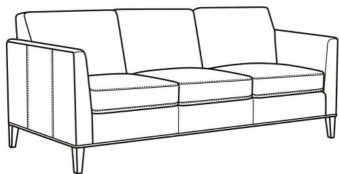

## Westport / 6700-02

DESCRIPTION:	Apt Sofa (79W)
OUTSIDE:	79"W x 35"D x 35"H
INSIDE:	70"W x 21.5"D
SEAT:	20.5"H
ARM:	28"H
THROW PILLOWS:	2 - 18"
COM:	Plain: 14.00 yds Repeat of 2-14": 17.50 yds Repeat of 15-27": 19.00 yds
WEIGHT:	150 lbs

### Also available:

Westport / 6700-00  
Sofa (85W)  
Outside: 85W x 35D x 35H  
Inside: 76W x 21.5D

Westport / 6700-05  
Chair (32.5W)  
Outside: 32.5W x 35D x 35H  
Inside: 23.5W x 21.5D

Westport / L6700-00  
Leather Sofa (85W)  
Outside: 85W x 35D x 35H  
Inside: 76W x 21.5D

Westport / L6700-02  
Leather Apt Sofa (79W)  
Outside: 79W x 35D x 35H  
Inside: 70W x 21.5D

Westport / L6700-05  
Leather Chair (32.5W)  
Outside: 32.5W x 35D x 35H  
Inside: 23.5W x 21.5D