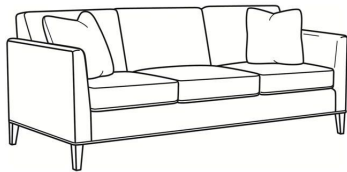

Also available:

Westport / 6700-00
Sofa (85W)
Outside: 85W x 35D x 35H
Inside: 76W x 21.5D