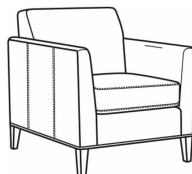

## Westport / 6700-02

DESCRIPTION:	Apt Sofa (79W)
OUTSIDE:	79"W x 35"D x 35"H
INSIDE:	70"W x 21.5"D
SEAT:	20.5"H
ARM:	28"H
THROW PILLOWS:	2 - 18"
COM:	Plain: 14.00 yds Repeat of 2-14": 17.50 yds Repeat of 15-27": 19.00 yds
WEIGHT:	150 lbs

### Also available:

Westport / 6700-00  
Sofa (85W)  
Outside: 85W x 35D x 35H  
Inside: 76W x 21.5D

Westport / 6700-05  
Chair (32.5W)  
Outside: 32.5W x 35D x 35H  
Inside: 23.5W x 21.5D

Westport / L6700-00  
Leather Sofa (85W)  
Outside: 85W x 35D x 35H  
Inside: 76W x 21.5D

Westport / L6700-02  
Leather Apt Sofa (79W)  
Outside: 79W x 35D x 35H  
Inside: 70W x 21.5D

Westport / L6700-05  
Leather Chair (32.5W)  
Outside: 32.5W x 35D x 35H  
Inside: 23.5W x 21.5D