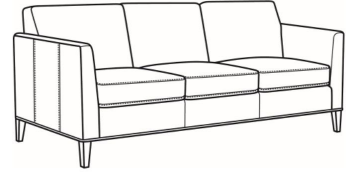

## Westport / 6700-05

DESCRIPTION:	Chair (32.5W)
OUTSIDE:	32.5"W x 35"D x 35"H
INSIDE:	23.5"W x 21.5"D
SEAT:	20.5"H
ARM:	28"H
COM:	Plain: 7.50 yds Repeat of 2-14": 9.50 yds Repeat of 15-27": 10.25 yds
WEIGHT:	55 lbs

### Also available:

Westport / L6700-07  
Leather Ottoman (27W X 21D)  
Outside: 27W x 21D x 18H  
Inside: 0W x 0D

Westport / 6700-07  
Ottoman (27W X 21D)  
Outside: 27W x 21D x 18H  
Inside: 0W x 0D

Westport / 6700-00  
Sofa (85W)  
Outside: 85W x 35D x 35H  
Inside: 76W x 21.5D

Westport / 6700-02  
Apt Sofa (79W)  
Outside: 79W x 35D x 35H  
Inside: 70W x 21.5D

Westport / L6700-00  
Leather Sofa (85W)  
Outside: 85W x 35D x 35H  
Inside: 76W x 21.5D

Westport / L6700-02  
Leather Apt Sofa (79W)  
Outside: 79W x 35D x 35H  
Inside: 70W x 21.5D