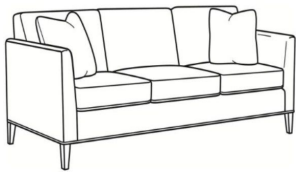

## Westport / 6700-05

DESCRIPTION:	Chair (32.5W)
OUTSIDE:	32.5"W x 35"D x 35"H
INSIDE:	23.5"W x 21.5"D
SEAT:	20.5"H
ARM:	28"H
COM:	Plain: 7.50 yds Repeat of 2-14": 9.50 yds Repeat of 15-27": 10.25 yds
WEIGHT:	55 lbs

### Also available:

Westport / L6700-07  
Leather Ottoman (27W X 21D)  
Outside: 27W x 21D x 18H  
Inside: 0W x 0D

Westport / 6700-07  
Ottoman (27W X 21D)  
Outside: 27W x 21D x 18H  
Inside: 0W x 0D

Westport / 6700-00  
Sofa (85W)  
Outside: 85W x 35D x 35H  
Inside: 76W x 21.5D

Westport / 6700-02  
Apt Sofa (79W)  
Outside: 79W x 35D x 35H  
Inside: 70W x 21.5D

Westport / L6700-00  
Leather Sofa (85W)  
Outside: 85W x 35D x 35H  
Inside: 76W x 21.5D

Westport / L6700-02  
Leather Apt Sofa (79W)  
Outside: 79W x 35D x 35H  
Inside: 70W x 21.5D