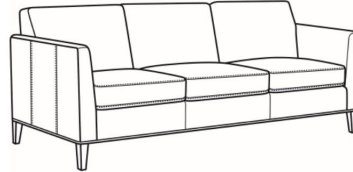

## Westport / 6700-05

DESCRIPTION:	Chair (32.5W)
OUTSIDE:	32.5"W x 35"D x 35"H
INSIDE:	23.5"W x 21.5"D
SEAT:	20.5"H
ARM:	28"H
COM:	Plain: 7.50 yds Repeat of 2-14": 9.50 yds Repeat of 15-27": 10.25 yds
WEIGHT:	55 lbs

### Also available:

Westport / L6700-07  
Leather Ottoman (27W X 21D)  
Outside: 27W x 21D x 18H  
Inside: 0W x 0D

Westport / 6700-07  
Ottoman (27W X 21D)  
Outside: 27W x 21D x 18H  
Inside: 0W x 0D

Westport / 6700-00  
Sofa (85W)  
Outside: 85W x 35D x 35H  
Inside: 76W x 21.5D

Westport / 6700-02  
Apt Sofa (79W)  
Outside: 79W x 35D x 35H  
Inside: 70W x 21.5D

Westport / L6700-00  
Leather Sofa (85W)  
Outside: 85W x 35D x 35H  
Inside: 76W x 21.5D

Westport / L6700-02  
Leather Apt Sofa (79W)  
Outside: 79W x 35D x 35H  
Inside: 70W x 21.5D