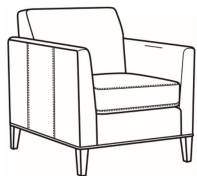

## Westport / 6700-05

DESCRIPTION:	Chair (32.5W)
OUTSIDE:	32.5"W x 35"D x 35"H
INSIDE:	23.5"W x 21.5"D
SEAT:	20.5"H
ARM:	28"H
COM:	Plain: 7.50 yds Repeat of 2-14": 9.50 yds Repeat of 15-27": 10.25 yds
WEIGHT:	55 lbs

### Also available:

Westport / L6700-07  
Leather Ottoman (27W X 21D)  
Outside: 27W x 21D x 18H  
Inside: 0W x 0D

Westport / 6700-07  
Ottoman (27W X 21D)  
Outside: 27W x 21D x 18H  
Inside: 0W x 0D

Westport / 6700-00  
Sofa (85W)  
Outside: 85W x 35D x 35H  
Inside: 76W x 21.5D

Westport / 6700-02  
Apt Sofa (79W)  
Outside: 79W x 35D x 35H  
Inside: 70W x 21.5D

Westport / L6700-00  
Leather Sofa (85W)  
Outside: 85W x 35D x 35H  
Inside: 76W x 21.5D

Westport / L6700-02  
Leather Apt Sofa (79W)  
Outside: 79W x 35D x 35H  
Inside: 70W x 21.5D