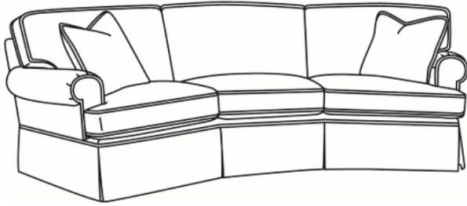

CR LAINE®

STYLE • COMFORT • COLOR

CD86 Series / CD8623S

DESCRIPTION:	Wedge Sofa (118W)
OUTSIDE:	118"W x 55"D x 38"H
SEAT:	21.5"H
ARM:	25.5"H
BACK RAIL:	30.5"H
THROW PILLOWS:	2 - 18"
COM:	Plain: 27.00 yds Repeat of 2-14": 33.75 yds Repeat of 15-27": 36.50 yds
WEIGHT:	250 lbs

S = available as sleeper

Standard Features:

This style is a custom configuration from our CUSTOM DESIGN COLLECTIONS.

Additional configurations available

May be shown with optional features

CD86 SERIES

Standard Seat Cushion: Hallmark Seat
Standard Back Pillow: Fiber Back