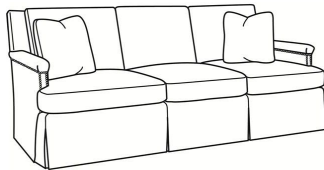

Clara / 7020
Sofa (81W)
Outside: 81W x 39D x 35H
Inside: 74.5W x 21D