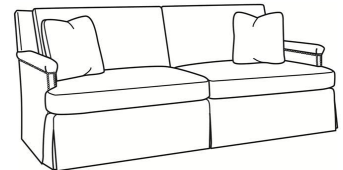

Clara / 7020-2
Sofa (81W)
Outside: 81W x 39D x 35H
Inside: 74.5W x 21D