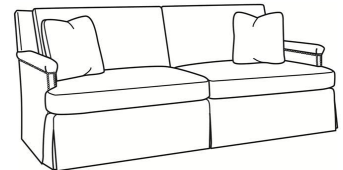

## Clara / 7025

DESCRIPTION:	Chair (28W)
OUTSIDE:	28"W x 39"D x 35"H
INSIDE:	21.5"W x 21"D
SEAT:	19.5"H
ARM:	24"H
BACK RAIL:	35"H
COM:	Plain: 8.00 yds Repeat of 2-14": 10.00 yds Repeat of 15-27": 11.00 yds
WEIGHT:	55 lbs

### Standard Features:

- Box Border Back
- Saddle-Stitched
- Standard with small nail trim
- May be shown with optional features

## CLARA

Standard Seat Cushion:	Mayfair Seat
Standard Back Pillow:	Fiber Back

### Also available:

Clara / 7027  
Ottoman (25.5W X 19D)  
Outside: 25.5W x 19D x 16.5H  
Inside: 0W x 0D

Clara / 7020  
Sofa (81W)  
Outside: 81W x 39D x 35H  
Inside: 74.5W x 21D

Clara / 7020-2  
Sofa (81W)  
Outside: 81W x 39D x 35H  
Inside: 74.5W x 21D