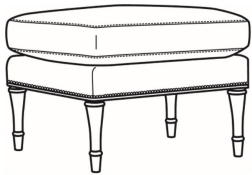

## Brinkley / 7195-05

DESCRIPTION:	Chair (30.5W)
OUTSIDE:	30.5"W x 39"D x 40"H
INSIDE:	24"W x 21.5"D
SEAT:	22"H
ARM:	25.5"H
BACK RAIL:	39"H
COM:	Plain: 7.50 yds Repeat of 2-14": 9.50 yds Repeat of 15-27": 10.25 yds
WEIGHT:	55 lbs

### Standard Features:

Knife Edge Back

French Seamed

May be shown with optional features

## BRINKLEY

Standard Seat Cushion: Comfort Down Seat  
Standard Back Pillow: Comfort Down Back

Also available:

Brinkley / L7195-07  
Leather Ottoman (28W X 21D)  
Outside: 28W x 21D x 21.5H  
Inside: 0W x 0D