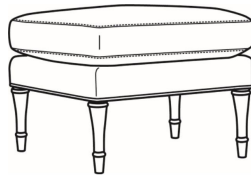

## Brinkley / 7195-05

DESCRIPTION:	Chair (30.5W)
OUTSIDE:	30.5"W x 39"D x 40"H
INSIDE:	24"W x 21.5"D
SEAT:	22"H
ARM:	25.5"H
BACK RAIL:	39"H
COM:	Plain: 7.50 yds Repeat of 2-14": 9.50 yds Repeat of 15-27": 10.25 yds
WEIGHT:	55 lbs

### Standard Features:

Knife Edge Back

French Seamed

May be shown with optional features

## BRINKLEY

Standard Seat Cushion: Comfort Down Seat  
Standard Back Pillow: Comfort Down Back

Also available:

Brinkley / L7195-07  
Leather Ottoman (28W X 21D)  
Outside: 28W x 21D x 21.5H  
Inside: 0W x 0D