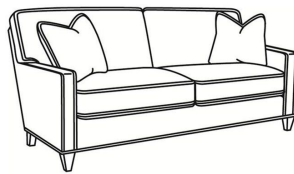

CR LAINE®

STYLE • COMFORT • COLOR

Topsider / 7652

DESCRIPTION:	Apt Sofa (68W)
OUTSIDE:	68"W x 35"D x 37"H
INSIDE:	58"W x 21.5"D
SEAT:	20"H
ARM:	23"H
BACK RAIL:	30"H
THROW PILLOWS:	2 - 18"
COM:	Plain: 17.00 yds Repeat of 2-14": 21.25 yds Repeat of 15-27": 23.00 yds
WEIGHT:	125 lbs

Standard Features:

Box Border Back

May be shown with optional features

TOPSIDER

Standard Seat Cushion: Hallmark Seat
Standard Back Pillow: Fiber Back

Also available:

Topsider / 7650
Sofa (78W)
Outside: 78W x 35D x 37H
Inside: 68W x 21.5D

Topsider / 7654
Loveseat (54W)
Outside: 54W x 35D x 37H
Inside: 44W x 21.5D