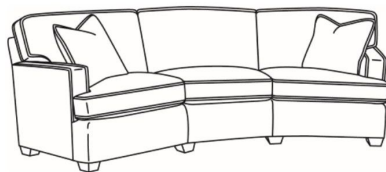

CD86 Series / CD8623T
Wedge Sofa (118W)
Outside: 118W x 55D x 38H
Inside: 0W x 24.5D