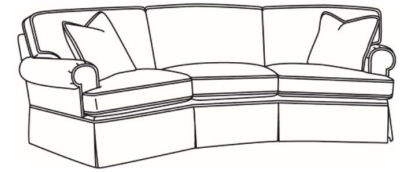

CD86 Series / CD8623S
Wedge Sofa (118W)
Outside: 118W x 55D x 38H
Inside: 0W x 24.5D