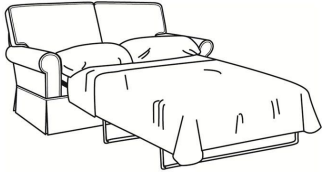

SC = available slipcovered

S = available as sleeper

Standard Features:

Box Border Back

May be shown with optional features

HUDSON

Standard Seat Cushion:	Hallmark Seat
Standard Back Pillow:	Fiber Back

Also available:

Hudson / 7702
Apt Sofa (74W)
Outside: 74W x 35D x 37H
Inside: 58W x 21.5D

Hudson / 7704
Loveseat (60W)
Outside: 60W x 35D x 37H
Inside: 44W x 21.5D

Hudson / 7700-SC
Slipcovered Sofa (84W)
Outside: 84W x 35D x 37H
Inside: 68W x 21.5D

Hudson / 7702-SC
Slipcovered Apt Sofa (74W)
Outside: 74W x 35D x 37H
Inside: 58W x 21.5D

Hudson / 7704-SC
Slipcovered Loveseat (60W)
Outside: 60W x 35D x 37H
Inside: 44W x 21.5D

Hudson / 7700-S
Queen Sleeper (82W)
Outside: 82W x 35D x 37H
Inside: 68W x 21.5D