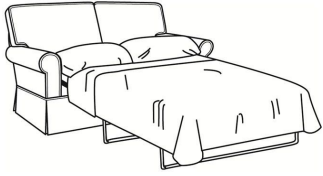

CR LAINE®

STYLE • COMFORT • COLOR

Hudson / 7700-SC

DESCRIPTION:	Sofa (84W)
OUTSIDE:	84"W x 35"D x 37"H
INSIDE:	68"W x 21.5"D
SEAT:	21"H
ARM:	25"H
BACK RAIL:	30"H
THROW PILLOWS:	2 - 18"
COM:	Plain: 18.50 yds Repeat of 2-14": 23.25 yds Repeat of 15-27": 25.00 yds
WEIGHT:	145 lbs

SC = available slipcovered

S = available as sleeper

Standard Features:

Box Border Back

May be shown with optional features

HUDSON

Standard Seat Cushion:	Hallmark Seat
Standard Back Pillow:	Fiber Back

Also available:

Hudson / 7700
Sofa (84W)
Outside: 84W x 35D x 37H
Inside: 68W x 21.5D

Hudson / 7702
Apt Sofa (74W)
Outside: 74W x 35D x 37H
Inside: 58W x 21.5D

Hudson / 7704
Loveseat (60W)
Outside: 60W x 35D x 37H
Inside: 44W x 21.5D

Hudson / 7702-SC
Slipcovered Apt Sofa (74W)
Outside: 74W x 35D x 37H
Inside: 58W x 21.5D

Hudson / 7704-SC
Slipcovered Loveseat (60W)
Outside: 60W x 35D x 37H
Inside: 44W x 21.5D

Hudson / 7700-S
Queen Sleeper (82W)
Outside: 82W x 35D x 37H
Inside: 68W x 21.5D