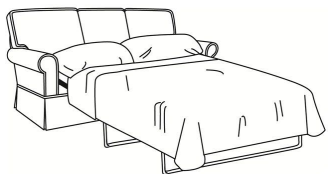

## Hudson / 7702-S

DESCRIPTION:	Full Sleeper (76W)
OUTSIDE:	76"W x 35"D x 37"H
INSIDE:	58"W x 21.5"D
SEAT:	21"H
ARM:	25"H
BACK RAIL:	30"H
THROW PILLOWS:	2 - 18"
COM:	Plain: 19.00 yds Repeat of 2-14": 23.75 yds Repeat of 15-27": 25.75 yds
WEIGHT:	250 lbs

### Also available:

Hudson / 7700  
Sofa (84W)  
Outside: 84W x 35D x 37H  
Inside: 68W x 21.5D

Hudson / 7702  
Apt Sofa (74W)  
Outside: 74W x 35D x 37H  
Inside: 58W x 21.5D

Hudson / 7704  
Loveseat (60W)  
Outside: 60W x 35D x 37H  
Inside: 44W x 21.5D

Hudson / 7700-SC  
Slipcovered Sofa (84W)  
Outside: 84W x 35D x 37H  
Inside: 68W x 21.5D

Hudson / 7702-SC  
Slipcovered Apt Sofa (74W)  
Outside: 74W x 35D x 37H  
Inside: 58W x 21.5D

Hudson / 7704-SC  
Slipcovered Loveseat (60W)  
Outside: 60W x 35D x 37H  
Inside: 44W x 21.5D