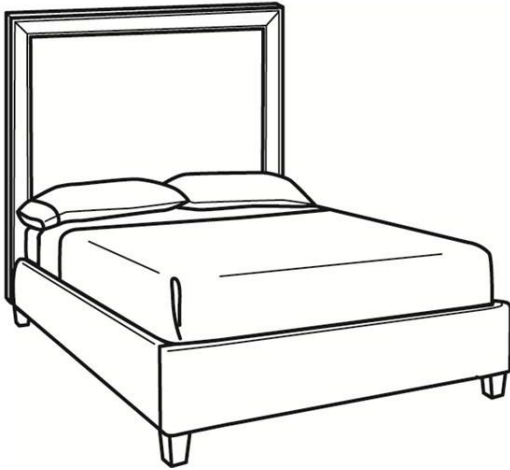

CR LAINE®

STYLE • COMFORT • COLOR

Keaton / BQ100-T

DESCRIPTION:	Tall Queen Bed (64W)
OUTSIDE:	64"W x 88"D x 72"H
COM:	Plain: 12.00 yds Repeat of 2-14": 15.00 yds Repeat of 15-27": 16.25 yds
WEIGHT:	100 lbs

Standard Features:

- Side Rail: 14.5H
- Box Spring Cavity: 8.5H
- Floor Clearance: 4H
- Outside Edge: 72H
- Footboard: 14.5H
- Compatible with adjustable bed base
- May be shown with optional features

KEATON
