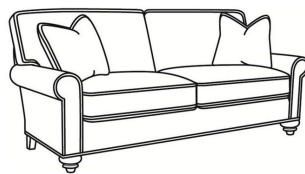

Bayside / 7774
Loveseat (60W)
Outside: 60W x 35D x 37H
Inside: 44W x 21.5D