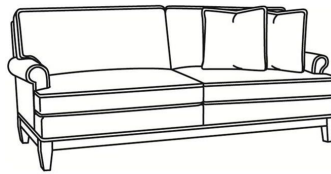

CR LAINE®

STYLE • COMFORT • COLOR

Camden / 8512

DESCRIPTION:	Apt Sofa (74W)
OUTSIDE:	74"W x 36"D x 36"H
INSIDE:	63"W x 21"D
SEAT:	20"H
ARM:	24"H
BACK RAIL:	33"H
THROW PILLOWS:	2 - 18"
COM:	Plain: 16.50 yds Repeat of 2-14": 20.75 yds Repeat of 15-27": 22.50 yds
WEIGHT:	125 lbs

Standard Features:

Box Border Back

May be shown with optional features

CAMDEN

Standard Seat Cushion: Hallmark Seat
Standard Back Pillow: Fiber Back

Also available:

Camden / 8510
Sofa (87W)
Outside: 87W x 36D x 36H
Inside: 75W x 21D

Camden / 8514
Loveseat (62W)
Outside: 62W x 36D x 36H
Inside: 50W x 21D