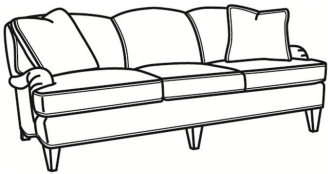

Also available:

Russel / 8520
Sofa (88W)
Outside: 88W x 40D x 34H
Inside: 75W x 22D