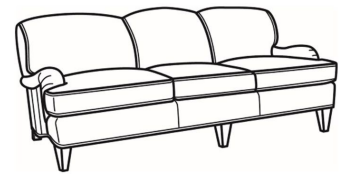

## Russel / 8522

DESCRIPTION:	Apt Sofa (78W)
OUTSIDE:	78"W x 40"D x 34"H
INSIDE:	65"W x 22"D
SEAT:	20"H
ARM:	22"H
THROW PILLOWS:	2 - 20"
COM:	Plain: 15.00 yds Repeat of 2-14": 18.75 yds Repeat of 15-27": 20.25 yds
WEIGHT:	115 lbs

### Standard Features:

Tight Back

May be shown with optional features

## RUSSEL

Standard Seat Cushion: Hallmark Seat

### Also available:

Russel / 8520  
Sofa (88W)  
Outside: 88W x 40D x 34H  
Inside: 75W x 22D

Russel / 8525  
Chair (37W)  
Outside: 37W x 40D x 34H  
Inside: 23W x 22D

Russel / L8520  
Leather Sofa (88W)  
Outside: 88W x 40D x 34H  
Inside: 75W x 22D