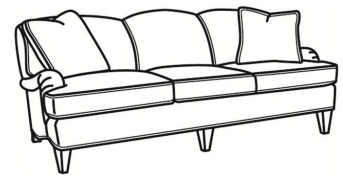

CR LAINE®

STYLE • COMFORT • COLOR

Russel / 8525

DESCRIPTION:	Chair (37W)
OUTSIDE:	37"W x 40"D x 34"H
INSIDE:	23"W x 22"D
SEAT:	20"H
ARM:	22"H
COM:	Plain: 8.00 yds Repeat of 2-14": 10.00 yds Repeat of 15-27": 11.00 yds
WEIGHT:	85 lbs

L = available in leather

Standard Features:

Tight Back

May be shown with optional features

RUSSEL

Standard Seat Cushion: Hallmark Seat

Also available:

Russel / L8527
Leather Ottoman (31W X 23D)
Outside: 31W x 23D x 19H
Inside: 0W x 0D

Russel / 8527
Ottoman (31W X 23D)
Outside: 31W x 23D x 19H
Inside: 0W x 0D

Russel / 8520
Sofa (88W)
Outside: 88W x 40D x 34H
Inside: 75W x 22D

Russel / 8522
Apt Sofa (78W)
Outside: 78W x 40D x 34H
Inside: 65W x 22D