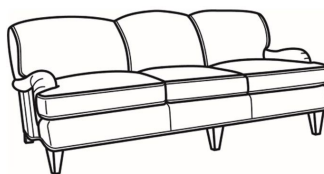

CR LAINE®

STYLE • COMFORT • COLOR

Russel / 8525

DESCRIPTION:	Chair (37W)
OUTSIDE:	37"W x 40"D x 34"H
INSIDE:	23"W x 22"D
SEAT:	20"H
ARM:	22"H
COM:	Plain: 8.00 yds Repeat of 2-14": 10.00 yds Repeat of 15-27": 11.00 yds
WEIGHT:	85 lbs

L = available in leather

Standard Features:

Tight Back

May be shown with optional features

RUSSEL

Standard Seat Cushion: Hallmark Seat

Also available:

Russel / L8527
Leather Ottoman (31W X 23D)
Outside: 31W x 23D x 19H
Inside: 0W x 0D

Russel / 8527
Ottoman (31W X 23D)
Outside: 31W x 23D x 19H
Inside: 0W x 0D

Russel / 8520
Sofa (88W)
Outside: 88W x 40D x 34H
Inside: 75W x 22D

Russel / 8522
Apt Sofa (78W)
Outside: 78W x 40D x 34H
Inside: 65W x 22D