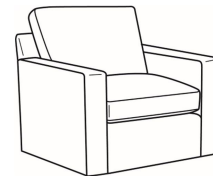

### Standard Features:

Box Border Back

Weltless

May be shown with optional features

## TRAVIS

Standard Seat Cushion:	Comfort Down Seat
Standard Back Pillow:	Comfort Down Back

### Also available:

Travis / 8780-00  
Sofa (83W)  
Outside: 83W x 41D x 37H  
Inside: 70W x 24.5D

Travis / 8780-05  
Chair (34W)  
Outside: 34W x 41D x 37H  
Inside: 22W x 24.5D

Travis / 8780-05SW  
Swivel Chair (34W)  
Outside: 34W x 41D x 37H  
Inside: 22W x 24.5D