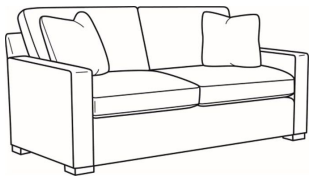

### Standard Features:

Box Border Back

Weltless

May be shown with optional features

### Also available:

Travis / 8780-00  
Sofa (83W)  
Outside: 83W x 41D x 37H  
Inside: 70W x 24.5D

Travis / 8780-05  
Chair (34W)  
Outside: 34W x 41D x 37H  
Inside: 22W x 24.5D

Travis / 8780-05SW  
Swivel Chair (34W)  
Outside: 34W x 41D x 37H  
Inside: 22W x 24.5D