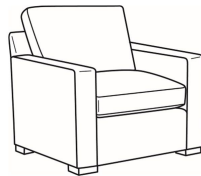

### Standard Features:

Box Border Back

Weltless

May be shown with optional features

## TRAVIS

Standard Seat Cushion:	Comfort Down Seat
Standard Back Pillow:	Comfort Down Back

### Also available:

Travis / 8780-00  
Sofa (83W)  
Outside: 83W x 41D x 37H  
Inside: 70W x 24.5D

Travis / 8780-05  
Chair (34W)  
Outside: 34W x 41D x 37H  
Inside: 22W x 24.5D

Travis / 8780-05SW  
Swivel Chair (34W)  
Outside: 34W x 41D x 37H  
Inside: 22W x 24.5D