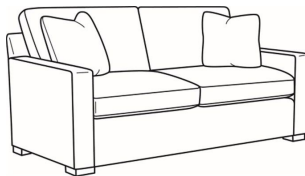

CR LAINE®

STYLE • COMFORT • COLOR

Travis / 8780-05

DESCRIPTION:	Chair (34W)
OUTSIDE:	34"W x 41"D x 37"H
INSIDE:	22"W x 24.5"D
SEAT:	21.5"H
ARM:	25.5"H
BACK RAIL:	30.5"H
COM:	Plain: 9.50 yds Repeat of 2-14": 12.00 yds Repeat of 15-27": 13.00 yds
WEIGHT:	90 lbs

Standard Features:

Box Border Back

Weltless

May be shown with optional features

TRAVIS

Standard Seat Cushion: Comfort Down Seat

Standard Back Pillow: Comfort Down Back

Also available:

Travis / 8780-07
Ottoman (29W X 24D)
Outside: 29W x 24D x 19H
Inside: 0W x 0D

Travis / 8780-00
Sofa (83W)
Outside: 83W x 41D x 37H
Inside: 70W x 24.5D

Travis / 8780-04
Loveseat (60W)
Outside: 60W x 41D x 37H
Inside: 47W x 24.5D

Travis / 8780-05SW
Swivel Chair (34W)
Outside: 34W x 41D x 37H
Inside: 22W x 24.5D

Travis / 8780-20
Apt Sofa (73W)
Outside: 73W x 41D x 37H
Inside: 60W x 24.5D