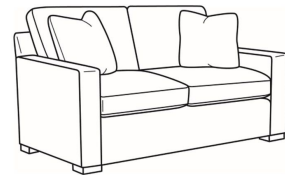

Travis / 8780-04
Loveseat (60W)
Outside: 60W x 41D x 37H
Inside: 47W x 24.5D