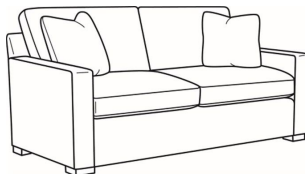

Travis / 8780-20
Apt Sofa (73W)
Outside: 73W x 41D x 37H
Inside: 60W x 24.5D