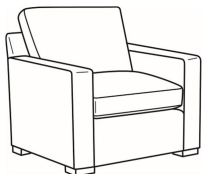

### Also available:

Travis / 8780-07  
Ottoman (29W X 24D)  
Outside: 29W x 24D x 19H  
Inside: 0W x 0D

Travis / 8780-00  
Sofa (83W)  
Outside: 83W x 41D x 37H  
Inside: 70W x 24.5D

Travis / 8780-04  
Loveseat (60W)  
Outside: 60W x 41D x 37H  
Inside: 47W x 24.5D