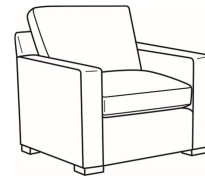

CR LAINE®

STYLE • COMFORT • COLOR

Travis / 8780-20

DESCRIPTION:	Apt Sofa (73W)
OUTSIDE:	73"W x 41"D x 37"H
INSIDE:	60"W x 24.5"D
SEAT:	21.5"H
ARM:	25.5"H
BACK RAIL:	30.5"H
THROW PILLOWS:	2 - 20"
COM:	Plain: 18.50 yds Repeat of 2-14": 23.25 yds Repeat of 15-27": 25.00 yds
WEIGHT:	150 lbs

Standard Features:

Box Border Back

Weltless

May be shown with optional features

TRAVIS

Standard Seat Cushion:	Comfort Down Seat
Standard Back Pillow:	Comfort Down Back

Also available:

Travis / 8780-00
Sofa (83W)
Outside: 83W x 41D x 37H
Inside: 70W x 24.5D

Travis / 8780-04
Loveseat (60W)
Outside: 60W x 41D x 37H
Inside: 47W x 24.5D

Travis / 8780-05
Chair (34W)
Outside: 34W x 41D x 37H
Inside: 22W x 24.5D

Travis / 8780-05SW
Swivel Chair (34W)
Outside: 34W x 41D x 37H
Inside: 22W x 24.5D