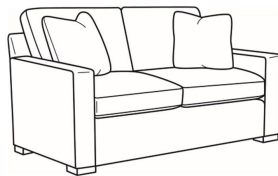

CR LAINE®

STYLE • COMFORT • COLOR

Travis / 8780-20

DESCRIPTION:	Apt Sofa (73W)
OUTSIDE:	73"W x 41"D x 37"H
INSIDE:	60"W x 24.5"D
SEAT:	21.5"H
ARM:	25.5"H
BACK RAIL:	30.5"H
THROW PILLOWS:	2 - 20"
COM:	Plain: 18.50 yds Repeat of 2-14": 23.25 yds Repeat of 15-27": 25.00 yds
WEIGHT:	150 lbs

Standard Features:

Box Border Back

Weltless

May be shown with optional features

TRAVIS

Standard Seat Cushion:	Comfort Down Seat
Standard Back Pillow:	Comfort Down Back

Also available:

Travis / 8780-00
Sofa (83W)
Outside: 83W x 41D x 37H
Inside: 70W x 24.5D

Travis / 8780-04
Loveseat (60W)
Outside: 60W x 41D x 37H
Inside: 47W x 24.5D

Travis / 8780-05
Chair (34W)
Outside: 34W x 41D x 37H
Inside: 22W x 24.5D

Travis / 8780-05SW
Swivel Chair (34W)
Outside: 34W x 41D x 37H
Inside: 22W x 24.5D