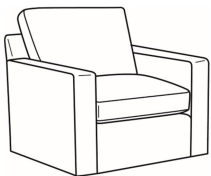

CR LAINE®

STYLE • COMFORT • COLOR

Travis / 8780-20

DESCRIPTION:	Apt Sofa (73W)
OUTSIDE:	73"W x 41"D x 37"H
INSIDE:	60"W x 24.5"D
SEAT:	21.5"H
ARM:	25.5"H
BACK RAIL:	30.5"H
THROW PILLOWS:	2 - 20"
COM:	Plain: 18.50 yds Repeat of 2-14": 23.25 yds Repeat of 15-27": 25.00 yds
WEIGHT:	150 lbs

Standard Features:

Box Border Back

Weltless

May be shown with optional features

TRAVIS

Standard Seat Cushion:	Comfort Down Seat
Standard Back Pillow:	Comfort Down Back

Also available:

Travis / 8780-00
Sofa (83W)
Outside: 83W x 41D x 37H
Inside: 70W x 24.5D

Travis / 8780-04
Loveseat (60W)
Outside: 60W x 41D x 37H
Inside: 47W x 24.5D

Travis / 8780-05
Chair (34W)
Outside: 34W x 41D x 37H
Inside: 22W x 24.5D

Travis / 8780-05SW
Swivel Chair (34W)
Outside: 34W x 41D x 37H
Inside: 22W x 24.5D