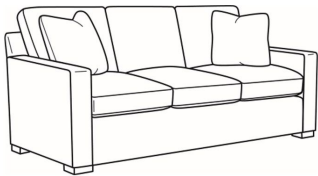

CR LAINE®

STYLE • COMFORT • COLOR

Travis / 8780-20

DESCRIPTION:	Apt Sofa (73W)
OUTSIDE:	73"W x 41"D x 37"H
INSIDE:	60"W x 24.5"D
SEAT:	21.5"H
ARM:	25.5"H
BACK RAIL:	30.5"H
THROW PILLOWS:	2 - 20"
COM:	Plain: 18.50 yds Repeat of 2-14": 23.25 yds Repeat of 15-27": 25.00 yds
WEIGHT:	150 lbs

Standard Features:

Box Border Back

Weltless

May be shown with optional features

TRAVIS

Standard Seat Cushion:	Comfort Down Seat
Standard Back Pillow:	Comfort Down Back

Also available:

Travis / 8780-00
Sofa (83W)
Outside: 83W x 41D x 37H
Inside: 70W x 24.5D

Travis / 8780-04
Loveseat (60W)
Outside: 60W x 41D x 37H
Inside: 47W x 24.5D

Travis / 8780-05
Chair (34W)
Outside: 34W x 41D x 37H
Inside: 22W x 24.5D

Travis / 8780-05SW
Swivel Chair (34W)
Outside: 34W x 41D x 37H
Inside: 22W x 24.5D