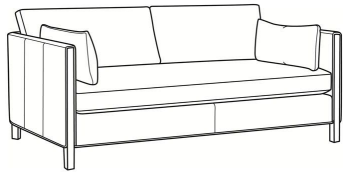

CR LAINE®

STYLE • COMFORT • COLOR

Nelson / L3500-05

DESCRIPTION:	Chair (31W)
OUTSIDE:	31"W x 36"D x 33"H
INSIDE:	24.5"W x 22"D
SEAT:	19"H
ARM:	27"H
BACK RAIL:	27"H
COM:	Plain: 97 sq ft
WEIGHT:	75 lbs

L = available in leather

Standard Features:

Box Border Back

Weltless Cushions

Oak wood legs. Wood grain pattern is a natural characteristic of oak

May be shown with optional features

NELSON

Standard Seat Cushion:	Hallmark Seat
Standard Back Pillow:	Fiber Back

Also available:

Nelson / 3500-07
Ottoman (25W X 20D)
Outside: 25W x 20D x 18H
Inside: 0W x 0D

Nelson / L3500-07
Leather Ottoman (25W X 20D)
Outside: 25W x 20D x 18H
Inside: 0W x 0D

Nelson / 3500-05
Chair (31W)
Outside: 31W x 36D x 33H
Inside: 24.5W x 22D

Nelson / 3500-20B
Sofa (87W)
Outside: 87W x 38D x 33H
Inside: 80.5W x 24D

Nelson / 3500-22B
Apt Sofa (77W)
Outside: 77W x 38D x 33H
Inside: 70.5W x 24D

Nelson / L3500-20B
Leather Sofa (87W)
Outside: 87W x 38D x 33H
Inside: 80.5W x 24D