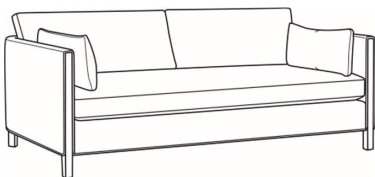

CR LAINE®

STYLE • COMFORT • COLOR

Nelson / L3500-05

DESCRIPTION:	Chair (31W)
OUTSIDE:	31"W x 36"D x 33"H
INSIDE:	24.5"W x 22"D
SEAT:	19"H
ARM:	27"H
BACK RAIL:	27"H
COM:	Plain: 97 sq ft
WEIGHT:	75 lbs

L = available in leather

Standard Features:

Box Border Back

Weltless Cushions

Oak wood legs. Wood grain pattern is a natural characteristic of oak

May be shown with optional features

NELSON

Standard Seat Cushion:	Hallmark Seat
Standard Back Pillow:	Fiber Back

Also available:

Nelson / 3500-07
Ottoman (25W X 20D)
Outside: 25W x 20D x 18H
Inside: 0W x 0D

Nelson / L3500-07
Leather Ottoman (25W X 20D)
Outside: 25W x 20D x 18H
Inside: 0W x 0D

Nelson / 3500-05
Chair (31W)
Outside: 31W x 36D x 33H
Inside: 24.5W x 22D

Nelson / 3500-20B
Sofa (87W)
Outside: 87W x 38D x 33H
Inside: 80.5W x 24D

Nelson / 3500-22B
Apt Sofa (77W)
Outside: 77W x 38D x 33H
Inside: 70.5W x 24D

Nelson / L3500-20B
Leather Sofa (87W)
Outside: 87W x 38D x 33H
Inside: 80.5W x 24D