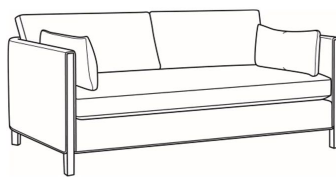

CR LAINE®

STYLE • COMFORT • COLOR

Nelson / L3500-05

DESCRIPTION:	Chair (31W)
OUTSIDE:	31"W x 36"D x 33"H
INSIDE:	24.5"W x 22"D
SEAT:	19"H
ARM:	27"H
BACK RAIL:	27"H
COM:	Plain: 97 sq ft
WEIGHT:	75 lbs

L = available in leather

Standard Features:

Box Border Back

Weltless Cushions

Oak wood legs. Wood grain pattern is a natural characteristic of oak

May be shown with optional features

NELSON

Standard Seat Cushion:	Hallmark Seat
Standard Back Pillow:	Fiber Back

Also available:

Nelson / 3500-07
Ottoman (25W X 20D)
Outside: 25W x 20D x 18H
Inside: 0W x 0D

Nelson / L3500-07
Leather Ottoman (25W X 20D)
Outside: 25W x 20D x 18H
Inside: 0W x 0D

Nelson / 3500-05
Chair (31W)
Outside: 31W x 36D x 33H
Inside: 24.5W x 22D

Nelson / 3500-20B
Sofa (87W)
Outside: 87W x 38D x 33H
Inside: 80.5W x 24D

Nelson / 3500-22B
Apt Sofa (77W)
Outside: 77W x 38D x 33H
Inside: 70.5W x 24D

Nelson / L3500-20B
Leather Sofa (87W)
Outside: 87W x 38D x 33H
Inside: 80.5W x 24D