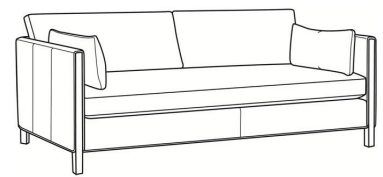

CR LAINE®

STYLE • COMFORT • COLOR

Nelson / L3500-05

DESCRIPTION:	Chair (31W)
OUTSIDE:	31"W x 36"D x 33"H
INSIDE:	24.5"W x 22"D
SEAT:	19"H
ARM:	27"H
BACK RAIL:	27"H
COM:	Plain: 97 sq ft
WEIGHT:	75 lbs

L = available in leather

Standard Features:

Box Border Back

Weltless Cushions

Oak wood legs. Wood grain pattern is a natural characteristic of oak

May be shown with optional features

NELSON

Standard Seat Cushion:	Hallmark Seat
Standard Back Pillow:	Fiber Back

Also available:

Nelson / 3500-07
Ottoman (25W X 20D)
Outside: 25W x 20D x 18H
Inside: 0W x 0D

Nelson / L3500-07
Leather Ottoman (25W X 20D)
Outside: 25W x 20D x 18H
Inside: 0W x 0D

Nelson / 3500-05
Chair (31W)
Outside: 31W x 36D x 33H
Inside: 24.5W x 22D

Nelson / 3500-20B
Sofa (87W)
Outside: 87W x 38D x 33H
Inside: 80.5W x 24D

Nelson / 3500-22B
Apt Sofa (77W)
Outside: 77W x 38D x 33H
Inside: 70.5W x 24D

Nelson / L3500-20B
Leather Sofa (87W)
Outside: 87W x 38D x 33H
Inside: 80.5W x 24D