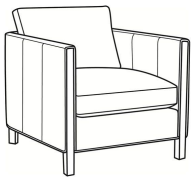

CR LAINE®

STYLE • COMFORT • COLOR

Nelson / L3500-20B

| | |
|----------------|--------------------|
| DESCRIPTION: | Sofa (87W) |
| OUTSIDE: | 87"W x 38"D x 33"H |
| INSIDE: | 80.5"W x 24"D |
| SEAT: | 19"H |
| ARM: | 27"H |
| BACK RAIL: | 27"H |
| THROW PILLOWS: | 2 - ARM BOLSTERS |
| COM: | Plain: 205 sq ft |
| WEIGHT: | 165 lbs |

L = available in leather

Standard Features:

Box Border Back

Weltless Cushions

Oak wood legs. Wood grain pattern is a natural characteristic of oak

May be shown with optional features

NELSON

| | |
|------------------------|---------------|
| Standard Seat Cushion: | Hallmark Seat |
| Standard Back Pillow: | Fiber Back |

Also available:

Nelson / 3500-05
Chair (31W)
Outside: 31W x 36D x 33H
Inside: 24.5W x 22D

Nelson / 3500-20B
Sofa (87W)
Outside: 87W x 38D x 33H
Inside: 80.5W x 24D

Nelson / 3500-22B
Apt Sofa (77W)
Outside: 77W x 38D x 33H
Inside: 70.5W x 24D

Nelson / L3500-05
Leather Chair (31W)
Outside: 31W x 36D x 33H
Inside: 24.5W x 22D

Nelson / L3500-22B
Leather Apt Sofa (77W)
Outside: 77W x 38D x 33H
Inside: 70.5W x 24D