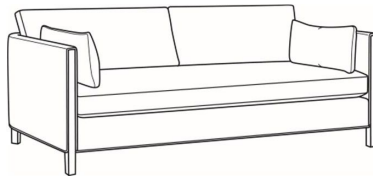

CR LAINE®

STYLE • COMFORT • COLOR

Nelson / L3500-20B

| | |
|----------------|--------------------|
| DESCRIPTION: | Sofa (87W) |
| OUTSIDE: | 87"W x 38"D x 33"H |
| INSIDE: | 80.5"W x 24"D |
| SEAT: | 19"H |
| ARM: | 27"H |
| BACK RAIL: | 27"H |
| THROW PILLOWS: | 2 - ARM BOLSTERS |
| COM: | Plain: 205 sq ft |
| WEIGHT: | 165 lbs |

L = available in leather

Standard Features:

Box Border Back

Weltless Cushions

Oak wood legs. Wood grain pattern is a natural characteristic of oak

May be shown with optional features

NELSON

| | |
|------------------------|---------------|
| Standard Seat Cushion: | Hallmark Seat |
| Standard Back Pillow: | Fiber Back |

Also available:

Nelson / 3500-05
Chair (31W)
Outside: 31W x 36D x 33H
Inside: 24.5W x 22D

Nelson / 3500-20B
Sofa (87W)
Outside: 87W x 38D x 33H
Inside: 80.5W x 24D

Nelson / 3500-22B
Apt Sofa (77W)
Outside: 77W x 38D x 33H
Inside: 70.5W x 24D

Nelson / L3500-05
Leather Chair (31W)
Outside: 31W x 36D x 33H
Inside: 24.5W x 22D

Nelson / L3500-22B
Leather Apt Sofa (77W)
Outside: 77W x 38D x 33H
Inside: 70.5W x 24D