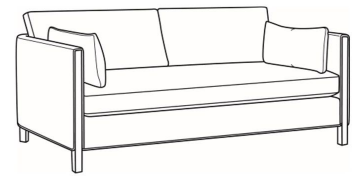

CR LAINE®

STYLE • COMFORT • COLOR

Nelson / L3500-20B

| | |
|----------------|--------------------|
| DESCRIPTION: | Sofa (87W) |
| OUTSIDE: | 87"W x 38"D x 33"H |
| INSIDE: | 80.5"W x 24"D |
| SEAT: | 19"H |
| ARM: | 27"H |
| BACK RAIL: | 27"H |
| THROW PILLOWS: | 2 - ARM BOLSTERS |
| COM: | Plain: 205 sq ft |
| WEIGHT: | 165 lbs |

L = available in leather

Standard Features:

Box Border Back

Weltless Cushions

Oak wood legs. Wood grain pattern is a natural characteristic of oak

May be shown with optional features

NELSON

| | |
|------------------------|---------------|
| Standard Seat Cushion: | Hallmark Seat |
| Standard Back Pillow: | Fiber Back |

Also available:

Nelson / 3500-05
Chair (31W)
Outside: 31W x 36D x 33H
Inside: 24.5W x 22D

Nelson / 3500-20B
Sofa (87W)
Outside: 87W x 38D x 33H
Inside: 80.5W x 24D

Nelson / 3500-22B
Apt Sofa (77W)
Outside: 77W x 38D x 33H
Inside: 70.5W x 24D

Nelson / L3500-05
Leather Chair (31W)
Outside: 31W x 36D x 33H
Inside: 24.5W x 22D

Nelson / L3500-22B
Leather Apt Sofa (77W)
Outside: 77W x 38D x 33H
Inside: 70.5W x 24D