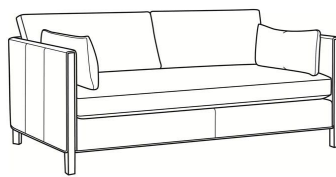

CR LAINE®

STYLE • COMFORT • COLOR

Nelson / L3500-20B

| | |
|----------------|--------------------|
| DESCRIPTION: | Sofa (87W) |
| OUTSIDE: | 87"W x 38"D x 33"H |
| INSIDE: | 80.5"W x 24"D |
| SEAT: | 19"H |
| ARM: | 27"H |
| BACK RAIL: | 27"H |
| THROW PILLOWS: | 2 - ARM BOLSTERS |
| COM: | Plain: 205 sq ft |
| WEIGHT: | 165 lbs |

L = available in leather

Standard Features:

Box Border Back

Weltless Cushions

Oak wood legs. Wood grain pattern is a natural characteristic of oak

May be shown with optional features

NELSON

| | |
|------------------------|---------------|
| Standard Seat Cushion: | Hallmark Seat |
| Standard Back Pillow: | Fiber Back |

Also available:

Nelson / 3500-05
Chair (31W)
Outside: 31W x 36D x 33H
Inside: 24.5W x 22D

Nelson / 3500-20B
Sofa (87W)
Outside: 87W x 38D x 33H
Inside: 80.5W x 24D

Nelson / 3500-22B
Apt Sofa (77W)
Outside: 77W x 38D x 33H
Inside: 70.5W x 24D

Nelson / L3500-05
Leather Chair (31W)
Outside: 31W x 36D x 33H
Inside: 24.5W x 22D

Nelson / L3500-22B
Leather Apt Sofa (77W)
Outside: 77W x 38D x 33H
Inside: 70.5W x 24D