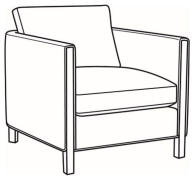

CR LAINE®

STYLE • COMFORT • COLOR

Nelson / L3500-20B

| | |
|----------------|--------------------|
| DESCRIPTION: | Sofa (87W) |
| OUTSIDE: | 87"W x 38"D x 33"H |
| INSIDE: | 80.5"W x 24"D |
| SEAT: | 19"H |
| ARM: | 27"H |
| BACK RAIL: | 27"H |
| THROW PILLOWS: | 2 - ARM BOLSTERS |
| COM: | Plain: 205 sq ft |
| WEIGHT: | 165 lbs |

L = available in leather

Standard Features:

Box Border Back

Weltless Cushions

Oak wood legs. Wood grain pattern is a natural characteristic of oak

May be shown with optional features

NELSON

| | |
|------------------------|---------------|
| Standard Seat Cushion: | Hallmark Seat |
| Standard Back Pillow: | Fiber Back |

Also available:

Nelson / 3500-05
Chair (31W)
Outside: 31W x 36D x 33H
Inside: 24.5W x 22D

Nelson / 3500-20B
Sofa (87W)
Outside: 87W x 38D x 33H
Inside: 80.5W x 24D

Nelson / 3500-22B
Apt Sofa (77W)
Outside: 77W x 38D x 33H
Inside: 70.5W x 24D

Nelson / L3500-05
Leather Chair (31W)
Outside: 31W x 36D x 33H
Inside: 24.5W x 22D

Nelson / L3500-22B
Leather Apt Sofa (77W)
Outside: 77W x 38D x 33H
Inside: 70.5W x 24D