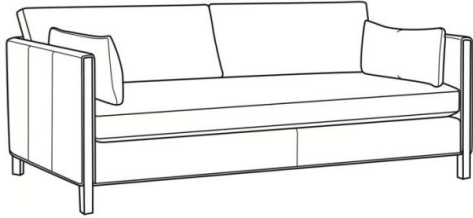

CR LAINE®

STYLE • COMFORT • COLOR

Nelson / L3500-20B

| | |
|----------------|--------------------|
| DESCRIPTION: | Sofa (87W) |
| OUTSIDE: | 87"W x 38"D x 33"H |
| INSIDE: | 80.5"W x 24"D |
| SEAT: | 19"H |
| ARM: | 27"H |
| BACK RAIL: | 27"H |
| THROW PILLOWS: | 2 - ARM BOLSTERS |
| COM: | Plain: 205 sq ft |
| WEIGHT: | 165 lbs |

L = available in leather

Standard Features:

Box Border Back

Weltless Cushions

Oak wood legs. Wood grain pattern is a natural characteristic of oak

May be shown with optional features

NELSON

| | |
|------------------------|---------------|
| Standard Seat Cushion: | Hallmark Seat |
| Standard Back Pillow: | Fiber Back |

Also available:

Nelson / 3500-05
Chair (31W)
Outside: 31W x 36D x 33H
Inside: 24.5W x 22D

Nelson / 3500-20B
Sofa (87W)
Outside: 87W x 38D x 33H
Inside: 80.5W x 24D

Nelson / 3500-22B
Apt Sofa (77W)
Outside: 77W x 38D x 33H
Inside: 70.5W x 24D

Nelson / L3500-05
Leather Chair (31W)
Outside: 31W x 36D x 33H
Inside: 24.5W x 22D

Nelson / L3500-22B
Leather Apt Sofa (77W)
Outside: 77W x 38D x 33H
Inside: 70.5W x 24D