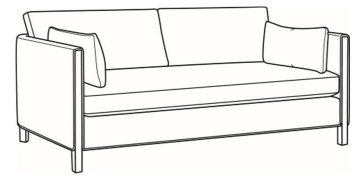

CR LAINE®

STYLE • COMFORT • COLOR

Nelson / L3500-22B

DESCRIPTION:	Apt Sofa (77W)
OUTSIDE:	77"W x 38"D x 33"H
INSIDE:	70.5"W x 24"D
SEAT:	19"H
ARM:	27"H
BACK RAIL:	27"H
THROW PILLOWS:	2 - ARM BOLSTERS
COM:	Plain: 191 sq ft
WEIGHT:	165 lbs

L = available in leather

Standard Features:

Box Border Back

Weltless Cushions

Oak wood legs. Wood grain pattern is a natural characteristic of oak

May be shown with optional features

NELSON

Standard Seat Cushion:	Hallmark Seat
Standard Back Pillow:	Fiber Back

Also available:

Nelson / 3500-05
Chair (31W)
Outside: 31W x 36D x 33H
Inside: 24.5W x 22D

Nelson / 3500-20B
Sofa (87W)
Outside: 87W x 38D x 33H
Inside: 80.5W x 24D

Nelson / 3500-22B
Apt Sofa (77W)
Outside: 77W x 38D x 33H
Inside: 70.5W x 24D

Nelson / L3500-05
Leather Chair (31W)
Outside: 31W x 36D x 33H
Inside: 24.5W x 22D

Nelson / L3500-20B
Leather Sofa (87W)
Outside: 87W x 38D x 33H
Inside: 80.5W x 24D