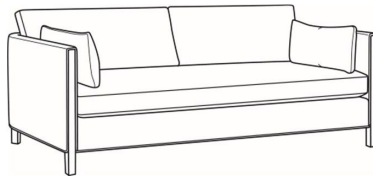

CR LAINE®

STYLE • COMFORT • COLOR

Nelson / L3500-22B

DESCRIPTION:	Apt Sofa (77W)
OUTSIDE:	77"W x 38"D x 33"H
INSIDE:	70.5"W x 24"D
SEAT:	19"H
ARM:	27"H
BACK RAIL:	27"H
THROW PILLOWS:	2 - ARM BOLSTERS
COM:	Plain: 191 sq ft
WEIGHT:	165 lbs

L = available in leather

Standard Features:

Box Border Back

Weltless Cushions

Oak wood legs. Wood grain pattern is a natural characteristic of oak

May be shown with optional features

NELSON

Standard Seat Cushion:	Hallmark Seat
Standard Back Pillow:	Fiber Back

Also available:

Nelson / 3500-05
Chair (31W)
Outside: 31W x 36D x 33H
Inside: 24.5W x 22D

Nelson / 3500-20B
Sofa (87W)
Outside: 87W x 38D x 33H
Inside: 80.5W x 24D

Nelson / 3500-22B
Apt Sofa (77W)
Outside: 77W x 38D x 33H
Inside: 70.5W x 24D

Nelson / L3500-05
Leather Chair (31W)
Outside: 31W x 36D x 33H
Inside: 24.5W x 22D

Nelson / L3500-20B
Leather Sofa (87W)
Outside: 87W x 38D x 33H
Inside: 80.5W x 24D