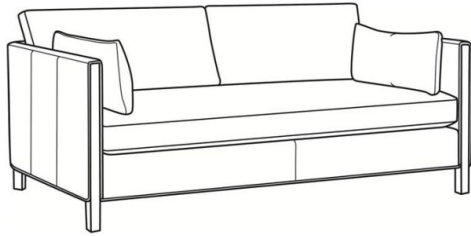

CR LAINE®

STYLE • COMFORT • COLOR

Nelson / L3500-22B

DESCRIPTION:	Apt Sofa (77W)
OUTSIDE:	77"W x 38"D x 33"H
INSIDE:	70.5"W x 24"D
SEAT:	19"H
ARM:	27"H
BACK RAIL:	27"H
THROW PILLOWS:	2 - ARM BOLSTERS
COM:	Plain: 191 sq ft
WEIGHT:	165 lbs

L = available in leather

Standard Features:

Box Border Back

Weltless Cushions

Oak wood legs. Wood grain pattern is a natural characteristic of oak

May be shown with optional features

NELSON

Standard Seat Cushion:	Hallmark Seat
Standard Back Pillow:	Fiber Back

Also available:

Nelson / 3500-05
Chair (31W)
Outside: 31W x 36D x 33H
Inside: 24.5W x 22D

Nelson / 3500-20B
Sofa (87W)
Outside: 87W x 38D x 33H
Inside: 80.5W x 24D

Nelson / 3500-22B
Apt Sofa (77W)
Outside: 77W x 38D x 33H
Inside: 70.5W x 24D

Nelson / L3500-05
Leather Chair (31W)
Outside: 31W x 36D x 33H
Inside: 24.5W x 22D

Nelson / L3500-20B
Leather Sofa (87W)
Outside: 87W x 38D x 33H
Inside: 80.5W x 24D