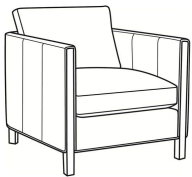

CR LAINE®

STYLE • COMFORT • COLOR

Nelson / L3500-22B

DESCRIPTION:	Apt Sofa (77W)
OUTSIDE:	77"W x 38"D x 33"H
INSIDE:	70.5"W x 24"D
SEAT:	19"H
ARM:	27"H
BACK RAIL:	27"H
THROW PILLOWS:	2 - ARM BOLSTERS
COM:	Plain: 191 sq ft
WEIGHT:	165 lbs

L = available in leather

Standard Features:

Box Border Back

Weltless Cushions

Oak wood legs. Wood grain pattern is a natural characteristic of oak

May be shown with optional features

NELSON

Standard Seat Cushion:	Hallmark Seat
Standard Back Pillow:	Fiber Back

Also available:

Nelson / 3500-05
Chair (31W)
Outside: 31W x 36D x 33H
Inside: 24.5W x 22D

Nelson / 3500-20B
Sofa (87W)
Outside: 87W x 38D x 33H
Inside: 80.5W x 24D

Nelson / 3500-22B
Apt Sofa (77W)
Outside: 77W x 38D x 33H
Inside: 70.5W x 24D

Nelson / L3500-05
Leather Chair (31W)
Outside: 31W x 36D x 33H
Inside: 24.5W x 22D

Nelson / L3500-20B
Leather Sofa (87W)
Outside: 87W x 38D x 33H
Inside: 80.5W x 24D