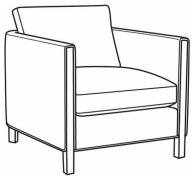

CR LAINE®

STYLE • COMFORT • COLOR

Nelson / L3500-22B

DESCRIPTION:	Apt Sofa (77W)
OUTSIDE:	77"W x 38"D x 33"H
INSIDE:	70.5"W x 24"D
SEAT:	19"H
ARM:	27"H
BACK RAIL:	27"H
THROW PILLOWS:	2 - ARM BOLSTERS
COM:	Plain: 191 sq ft
WEIGHT:	165 lbs

L = available in leather

Standard Features:

Box Border Back

Weltless Cushions

Oak wood legs. Wood grain pattern is a natural characteristic of oak

May be shown with optional features

NELSON

Standard Seat Cushion:	Hallmark Seat
Standard Back Pillow:	Fiber Back

Also available:

Nelson / 3500-05
Chair (31W)
Outside: 31W x 36D x 33H
Inside: 24.5W x 22D

Nelson / 3500-20B
Sofa (87W)
Outside: 87W x 38D x 33H
Inside: 80.5W x 24D

Nelson / 3500-22B
Apt Sofa (77W)
Outside: 77W x 38D x 33H
Inside: 70.5W x 24D

Nelson / L3500-05
Leather Chair (31W)
Outside: 31W x 36D x 33H
Inside: 24.5W x 22D

Nelson / L3500-20B
Leather Sofa (87W)
Outside: 87W x 38D x 33H
Inside: 80.5W x 24D