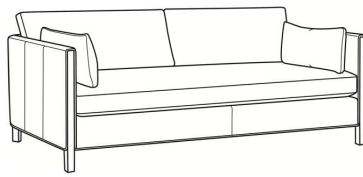

CR LAINE®

STYLE • COMFORT • COLOR

Nelson / L3500-22B

DESCRIPTION:	Apt Sofa (77W)
OUTSIDE:	77"W x 38"D x 33"H
INSIDE:	70.5"W x 24"D
SEAT:	19"H
ARM:	27"H
BACK RAIL:	27"H
THROW PILLOWS:	2 - ARM BOLSTERS
COM:	Plain: 191 sq ft
WEIGHT:	165 lbs

L = available in leather

Standard Features:

Box Border Back

Weltless Cushions

Oak wood legs. Wood grain pattern is a natural characteristic of oak

May be shown with optional features

NELSON

Standard Seat Cushion:	Hallmark Seat
Standard Back Pillow:	Fiber Back

Also available:

Nelson / 3500-05
Chair (31W)
Outside: 31W x 36D x 33H
Inside: 24.5W x 22D

Nelson / 3500-20B
Sofa (87W)
Outside: 87W x 38D x 33H
Inside: 80.5W x 24D

Nelson / 3500-22B
Apt Sofa (77W)
Outside: 77W x 38D x 33H
Inside: 70.5W x 24D

Nelson / L3500-05
Leather Chair (31W)
Outside: 31W x 36D x 33H
Inside: 24.5W x 22D

Nelson / L3500-20B
Leather Sofa (87W)
Outside: 87W x 38D x 33H
Inside: 80.5W x 24D