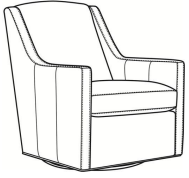

CR LAINE®

STYLE • COMFORT • COLOR

Lafayette / L745-05

DESCRIPTION:	Chair (29W)
OUTSIDE:	29"W x 36.5"D x 37"H
INSIDE:	22.5"W x 21"D
SEAT:	19"H
ARM:	24"H
COM:	Plain: 98 sq ft
WEIGHT:	70 lbs

L = available in leather

Standard Features:

Tight Back

French Seamed

May be shown with optional features

LAFAYETTE

Standard Seat Cushion: Hallmark Seat

Also available:

LaFayette / L745-07
Leather Ottoman (25.5W X 19D)
Outside: 25.5W x 19D x 16.5H
Inside: 0W x 0D

LaFayette / 745-07
Ottoman (25.5W X 19D)
Outside: 25.5W x 19D x 16.5H
Inside: 0W x 0D

Lafayette / 745-05
Chair (29W)
Outside: 29W x 36.5D x 37H
Inside: 22.5W x 21D

Lafayette / 745-05SG
Swivel Glider (29W)
Outside: 29W x 36.5D x 37H
Inside: 22.5W x 21D

Lafayette / 745-05SW
Swivel Chair (29W)
Outside: 29W x 36.5D x 37H
Inside: 22.5W x 21D

Lafayette / L745-05SG
Leather Swivel Glider (29W)
Outside: 29W x 36.5D x 37H
Inside: 22.5W x 21D

Lafayette / L745-05SW
Leather Swivel Chair (29W)
Outside: 29W x 36.5D x 37H
Inside: 22.5W x 21D