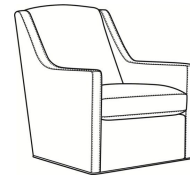

CR LAINE®

STYLE • COMFORT • COLOR

Lafayette / L745-05

DESCRIPTION:	Chair (29W)
OUTSIDE:	29"W x 36.5"D x 37"H
INSIDE:	22.5"W x 21"D
SEAT:	19"H
ARM:	24"H
COM:	Plain: 98 sq ft
WEIGHT:	70 lbs

L = available in leather

Standard Features:

Tight Back

French Seamed

May be shown with optional features

LAFAYETTE

Standard Seat Cushion: Hallmark Seat

Also available:

LaFayette / L745-07
Leather Ottoman (25.5W X 19D)
Outside: 25.5W x 19D x 16.5H
Inside: 0W x 0D

LaFayette / 745-07
Ottoman (25.5W X 19D)
Outside: 25.5W x 19D x 16.5H
Inside: 0W x 0D

Lafayette / 745-05
Chair (29W)
Outside: 29W x 36.5D x 37H
Inside: 22.5W x 21D

Lafayette / 745-05SG
Swivel Glider (29W)
Outside: 29W x 36.5D x 37H
Inside: 22.5W x 21D

Lafayette / 745-05SW
Swivel Chair (29W)
Outside: 29W x 36.5D x 37H
Inside: 22.5W x 21D

Lafayette / L745-05SG
Leather Swivel Glider (29W)
Outside: 29W x 36.5D x 37H
Inside: 22.5W x 21D

Lafayette / L745-05SW
Leather Swivel Chair (29W)
Outside: 29W x 36.5D x 37H
Inside: 22.5W x 21D