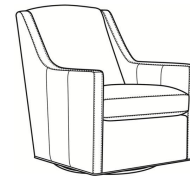

CR LAINE®

STYLE • COMFORT • COLOR

Lafayette / L745-05

DESCRIPTION:	Chair (29W)
OUTSIDE:	29"W x 36.5"D x 37"H
INSIDE:	22.5"W x 21"D
SEAT:	19"H
ARM:	24"H
COM:	Plain: 98 sq ft
WEIGHT:	70 lbs

L = available in leather

Standard Features:

Tight Back

French Seamed

May be shown with optional features

LAFAYETTE

Standard Seat Cushion: Hallmark Seat

Also available:

LaFayette / L745-07
Leather Ottoman (25.5W X 19D)
Outside: 25.5W x 19D x 16.5H
Inside: 0W x 0D

LaFayette / 745-07
Ottoman (25.5W X 19D)
Outside: 25.5W x 19D x 16.5H
Inside: 0W x 0D

Lafayette / 745-05
Chair (29W)
Outside: 29W x 36.5D x 37H
Inside: 22.5W x 21D

Lafayette / 745-05SG
Swivel Glider (29W)
Outside: 29W x 36.5D x 37H
Inside: 22.5W x 21D

Lafayette / 745-05SW
Swivel Chair (29W)
Outside: 29W x 36.5D x 37H
Inside: 22.5W x 21D

Lafayette / L745-05SG
Leather Swivel Glider (29W)
Outside: 29W x 36.5D x 37H
Inside: 22.5W x 21D

Lafayette / L745-05SW
Leather Swivel Chair (29W)
Outside: 29W x 36.5D x 37H
Inside: 22.5W x 21D