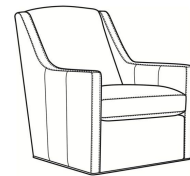

## Lafayette / L745-05SW

DESCRIPTION:	Swivel Chair (29W)
OUTSIDE:	29"W x 36.5"D x 37"H
INSIDE:	22.5"W x 21"D
SEAT:	19"H
ARM:	24"H
COM:	Plain: 98 sq ft
WEIGHT:	75 lbs

**L** = available in leather

## LAFAYETTE

Standard Seat Cushion: Hallmark Seat

### Also available:

LaFayette / L745-07  
Leather Ottoman (25.5W X 19D)  
Outside: 25.5W x 19D x 16.5H  
Inside: 0W x 0D

LaFayette / 745-07  
Ottoman (25.5W X 19D)  
Outside: 25.5W x 19D x 16.5H  
Inside: 0W x 0D

Lafayette / 745-05  
Chair (29W)  
Outside: 29W x 36.5D x 37H  
Inside: 22.5W x 21D

Lafayette / 745-05SG  
Swivel Glider (29W)  
Outside: 29W x 36.5D x 37H  
Inside: 22.5W x 21D

Lafayette / 745-05SW  
Swivel Chair (29W)  
Outside: 29W x 36.5D x 37H  
Inside: 22.5W x 21D