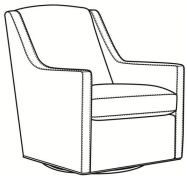

## Lafayette / L745-05SW

DESCRIPTION:	Swivel Chair (29W)
OUTSIDE:	29"W x 36.5"D x 37"H
INSIDE:	22.5"W x 21"D
SEAT:	19"H
ARM:	24"H
COM:	Plain: 98 sq ft
WEIGHT:	75 lbs

**L** = available in leather

## LAFAYETTE

Standard Seat Cushion: Hallmark Seat

### Also available:

LaFayette / L745-07  
Leather Ottoman (25.5W X 19D)  
Outside: 25.5W x 19D x 16.5H  
Inside: 0W x 0D

LaFayette / 745-07  
Ottoman (25.5W X 19D)  
Outside: 25.5W x 19D x 16.5H  
Inside: 0W x 0D

Lafayette / 745-05  
Chair (29W)  
Outside: 29W x 36.5D x 37H  
Inside: 22.5W x 21D

Lafayette / 745-05SG  
Swivel Glider (29W)  
Outside: 29W x 36.5D x 37H  
Inside: 22.5W x 21D

Lafayette / 745-05SW  
Swivel Chair (29W)  
Outside: 29W x 36.5D x 37H  
Inside: 22.5W x 21D