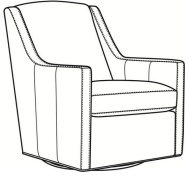

## Lafayette / L745-05SW

DESCRIPTION:	Swivel Chair (29W)
OUTSIDE:	29"W x 36.5"D x 37"H
INSIDE:	22.5"W x 21"D
SEAT:	19"H
ARM:	24"H
COM:	Plain: 98 sq ft
WEIGHT:	75 lbs

**L** = available in leather

### Also available:

LaFayette / L745-07  
Leather Ottoman (25.5W X 19D)  
Outside: 25.5W x 19D x 16.5H  
Inside: 0W x 0D

LaFayette / 745-07  
Ottoman (25.5W X 19D)  
Outside: 25.5W x 19D x 16.5H  
Inside: 0W x 0D

Lafayette / 745-05  
Chair (29W)  
Outside: 29W x 36.5D x 37H  
Inside: 22.5W x 21D

Lafayette / 745-05SG  
Swivel Glider (29W)  
Outside: 29W x 36.5D x 37H  
Inside: 22.5W x 21D

Lafayette / 745-05SW  
Swivel Chair (29W)  
Outside: 29W x 36.5D x 37H  
Inside: 22.5W x 21D

Lafayette / L745-05  
Leather Chair (29W)  
Outside: 29W x 36.5D x 37H  
Inside: 22.5W x 21D

Lafayette / L745-05SG  
Leather Swivel Glider (29W)  
Outside: 29W x 36.5D x 37H  
Inside: 22.5W x 21D