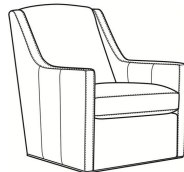

CR LAINE®

STYLE • COMFORT • COLOR

Lafayette / 745-05

DESCRIPTION:	Chair (29W)
OUTSIDE:	29"W x 36.5"D x 37"H
INSIDE:	22.5"W x 21"D
SEAT:	19"H
ARM:	24"H
COM:	Plain: 8.00 yds Repeat of 2-14": 10.00 yds Repeat of 15-27": 11.00 yds
WEIGHT:	70 lbs

LaFayette / L745-07
Leather Ottoman (25.5W X 19D)
Outside: 25.5W x 19D x 16.5H
Inside: 0W x 0D

LaFayette / 745-07
Ottoman (25.5W X 19D)
Outside: 25.5W x 19D x 16.5H
Inside: 0W x 0D

Lafayette / 745-05SG
Swivel Glider (29W)
Outside: 29W x 36.5D x 37H
Inside: 22.5W x 21D

Lafayette / 745-05SW
Swivel Chair (29W)
Outside: 29W x 36.5D x 37H
Inside: 22.5W x 21D

Lafayette / L745-05
Leather Chair (29W)
Outside: 29W x 36.5D x 37H
Inside: 22.5W x 21D

Lafayette / L745-05SG
Leather Swivel Glider (29W)
Outside: 29W x 36.5D x 37H
Inside: 22.5W x 21D

Lafayette / L745-05SW
Leather Swivel Chair (29W)
Outside: 29W x 36.5D x 37H
Inside: 22.5W x 21D