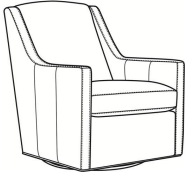

CR LAINE®

STYLE • COMFORT • COLOR

Lafayette / 745-05

DESCRIPTION:	Chair (29W)
OUTSIDE:	29"W x 36.5"D x 37"H
INSIDE:	22.5"W x 21"D
SEAT:	19"H
ARM:	24"H
COM:	Plain: 8.00 yds Repeat of 2-14": 10.00 yds Repeat of 15-27": 11.00 yds
WEIGHT:	70 lbs

LaFayette / L745-07
Leather Ottoman (25.5W X 19D)
Outside: 25.5W x 19D x 16.5H
Inside: 0W x 0D

LaFayette / 745-07
Ottoman (25.5W X 19D)
Outside: 25.5W x 19D x 16.5H
Inside: 0W x 0D

Lafayette / 745-05SG
Swivel Glider (29W)
Outside: 29W x 36.5D x 37H
Inside: 22.5W x 21D

Lafayette / 745-05SW
Swivel Chair (29W)
Outside: 29W x 36.5D x 37H
Inside: 22.5W x 21D

Lafayette / L745-05
Leather Chair (29W)
Outside: 29W x 36.5D x 37H
Inside: 22.5W x 21D

Lafayette / L745-05SG
Leather Swivel Glider (29W)
Outside: 29W x 36.5D x 37H
Inside: 22.5W x 21D

Lafayette / L745-05SW
Leather Swivel Chair (29W)
Outside: 29W x 36.5D x 37H
Inside: 22.5W x 21D