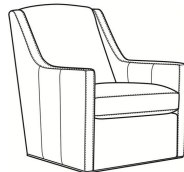

CR LAINE®

STYLE • COMFORT • COLOR

Lafayette / 745-05SG

DESCRIPTION:	Swivel Glider (29W)
OUTSIDE:	29"W x 36.5"D x 37"H
INSIDE:	22.5"W x 21"D
SEAT:	19"H
ARM:	24"H
COM:	Plain: 8.00 yds Repeat of 2-14": 10.00 yds Repeat of 15-27": 11.00 yds
WEIGHT:	105 lbs

LaFayette / L745-07
Leather Ottoman (25.5W X 19D)
Outside: 25.5W x 19D x 16.5H
Inside: 0W x 0D

LaFayette / 745-07
Ottoman (25.5W X 19D)
Outside: 25.5W x 19D x 16.5H
Inside: 0W x 0D

Lafayette / 745-05
Chair (29W)
Outside: 29W x 36.5D x 37H
Inside: 22.5W x 21D

Lafayette / 745-05SW
Swivel Chair (29W)
Outside: 29W x 36.5D x 37H
Inside: 22.5W x 21D

Lafayette / L745-05
Leather Chair (29W)
Outside: 29W x 36.5D x 37H
Inside: 22.5W x 21D

Lafayette / L745-05SG
Leather Swivel Glider (29W)
Outside: 29W x 36.5D x 37H
Inside: 22.5W x 21D

Lafayette / L745-05SW
Leather Swivel Chair (29W)
Outside: 29W x 36.5D x 37H
Inside: 22.5W x 21D