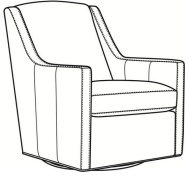

CR LAINE®

STYLE • COMFORT • COLOR

Lafayette / 745-05SG

DESCRIPTION:	Swivel Glider (29W)
OUTSIDE:	29"W x 36.5"D x 37"H
INSIDE:	22.5"W x 21"D
SEAT:	19"H
ARM:	24"H
COM:	Plain: 8.00 yds Repeat of 2-14": 10.00 yds Repeat of 15-27": 11.00 yds
WEIGHT:	105 lbs

LaFayette / L745-07
Leather Ottoman (25.5W X 19D)
Outside: 25.5W x 19D x 16.5H
Inside: 0W x 0D

LaFayette / 745-07
Ottoman (25.5W X 19D)
Outside: 25.5W x 19D x 16.5H
Inside: 0W x 0D

Lafayette / 745-05
Chair (29W)
Outside: 29W x 36.5D x 37H
Inside: 22.5W x 21D

Lafayette / 745-05SW
Swivel Chair (29W)
Outside: 29W x 36.5D x 37H
Inside: 22.5W x 21D

Lafayette / L745-05
Leather Chair (29W)
Outside: 29W x 36.5D x 37H
Inside: 22.5W x 21D

Lafayette / L745-05SG
Leather Swivel Glider (29W)
Outside: 29W x 36.5D x 37H
Inside: 22.5W x 21D

Lafayette / L745-05SW
Leather Swivel Chair (29W)
Outside: 29W x 36.5D x 37H
Inside: 22.5W x 21D