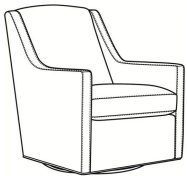

CR LAINE®

STYLE • COMFORT • COLOR

Lafayette / 745-05SW

DESCRIPTION:	Swivel Chair (29W)
OUTSIDE:	29"W x 36.5"D x 37"H
INSIDE:	22.5"W x 21"D
SEAT:	19"H
ARM:	24"H
COM:	Plain: 8.00 yds Repeat of 2-14": 10.00 yds Repeat of 15-27": 11.00 yds
WEIGHT:	75 lbs

L = available in leather

Standard Features:

Tight Back

French Seamed

May be shown with optional features

LAFAYETTE

Standard Seat Cushion: Hallmark Seat

Also available:

LaFayette / L745-07
Leather Ottoman (25.5W X 19D)
Outside: 25.5W x 19D x 16.5H
Inside: 0W x 0D

LaFayette / 745-07
Ottoman (25.5W X 19D)
Outside: 25.5W x 19D x 16.5H
Inside: 0W x 0D

Lafayette / 745-05
Chair (29W)
Outside: 29W x 36.5D x 37H
Inside: 22.5W x 21D

Lafayette / 745-05SG
Swivel Glider (29W)
Outside: 29W x 36.5D x 37H
Inside: 22.5W x 21D

Lafayette / L745-05
Leather Chair (29W)
Outside: 29W x 36.5D x 37H
Inside: 22.5W x 21D

Lafayette / L745-05SG
Leather Swivel Glider (29W)
Outside: 29W x 36.5D x 37H
Inside: 22.5W x 21D