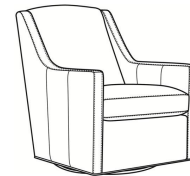

CR LAINE®

STYLE • COMFORT • COLOR

Lafayette / 745-05SW

DESCRIPTION:	Swivel Chair (29W)
OUTSIDE:	29"W x 36.5"D x 37"H
INSIDE:	22.5"W x 21"D
SEAT:	19"H
ARM:	24"H
COM:	Plain: 8.00 yds Repeat of 2-14": 10.00 yds Repeat of 15-27": 11.00 yds
WEIGHT:	75 lbs

LaFayette / L745-07
Leather Ottoman (25.5W X 19D)
Outside: 25.5W x 19D x 16.5H
Inside: 0W x 0D

LaFayette / 745-07
Ottoman (25.5W X 19D)
Outside: 25.5W x 19D x 16.5H
Inside: 0W x 0D

Lafayette / 745-05
Chair (29W)
Outside: 29W x 36.5D x 37H
Inside: 22.5W x 21D

Lafayette / 745-05SG
Swivel Glider (29W)
Outside: 29W x 36.5D x 37H
Inside: 22.5W x 21D

Lafayette / L745-05
Leather Chair (29W)
Outside: 29W x 36.5D x 37H
Inside: 22.5W x 21D

Lafayette / L745-05SG
Leather Swivel Glider (29W)
Outside: 29W x 36.5D x 37H
Inside: 22.5W x 21D

Lafayette / L745-05SW
Leather Swivel Chair (29W)
Outside: 29W x 36.5D x 37H
Inside: 22.5W x 21D