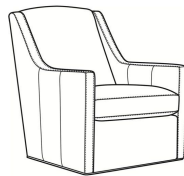

CR LAINE®

STYLE • COMFORT • COLOR

Lafayette / 745-05SW

DESCRIPTION:	Swivel Chair (29W)
OUTSIDE:	29"W x 36.5"D x 37"H
INSIDE:	22.5"W x 21"D
SEAT:	19"H
ARM:	24"H
COM:	Plain: 8.00 yds Repeat of 2-14": 10.00 yds Repeat of 15-27": 11.00 yds
WEIGHT:	75 lbs

LaFayette / L745-07
Leather Ottoman (25.5W X 19D)
Outside: 25.5W x 19D x 16.5H
Inside: 0W x 0D

LaFayette / 745-07
Ottoman (25.5W X 19D)
Outside: 25.5W x 19D x 16.5H
Inside: 0W x 0D

Lafayette / 745-05
Chair (29W)
Outside: 29W x 36.5D x 37H
Inside: 22.5W x 21D

Lafayette / 745-05SG
Swivel Glider (29W)
Outside: 29W x 36.5D x 37H
Inside: 22.5W x 21D

Lafayette / L745-05
Leather Chair (29W)
Outside: 29W x 36.5D x 37H
Inside: 22.5W x 21D

Lafayette / L745-05SG
Leather Swivel Glider (29W)
Outside: 29W x 36.5D x 37H
Inside: 22.5W x 21D

Lafayette / L745-05SW
Leather Swivel Chair (29W)
Outside: 29W x 36.5D x 37H
Inside: 22.5W x 21D