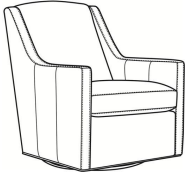

CR LAINE®

STYLE • COMFORT • COLOR

Lafayette / 745-05SW

DESCRIPTION:	Swivel Chair (29W)
OUTSIDE:	29"W x 36.5"D x 37"H
INSIDE:	22.5"W x 21"D
SEAT:	19"H
ARM:	24"H
COM:	Plain: 8.00 yds Repeat of 2-14": 10.00 yds Repeat of 15-27": 11.00 yds
WEIGHT:	75 lbs

LaFayette / L745-07
Leather Ottoman (25.5W X 19D)
Outside: 25.5W x 19D x 16.5H
Inside: 0W x 0D

LaFayette / 745-07
Ottoman (25.5W X 19D)
Outside: 25.5W x 19D x 16.5H
Inside: 0W x 0D

Lafayette / 745-05
Chair (29W)
Outside: 29W x 36.5D x 37H
Inside: 22.5W x 21D

Lafayette / 745-05SG
Swivel Glider (29W)
Outside: 29W x 36.5D x 37H
Inside: 22.5W x 21D

Lafayette / L745-05
Leather Chair (29W)
Outside: 29W x 36.5D x 37H
Inside: 22.5W x 21D

Lafayette / L745-05SG
Leather Swivel Glider (29W)
Outside: 29W x 36.5D x 37H
Inside: 22.5W x 21D

Lafayette / L745-05SW
Leather Swivel Chair (29W)
Outside: 29W x 36.5D x 37H
Inside: 22.5W x 21D