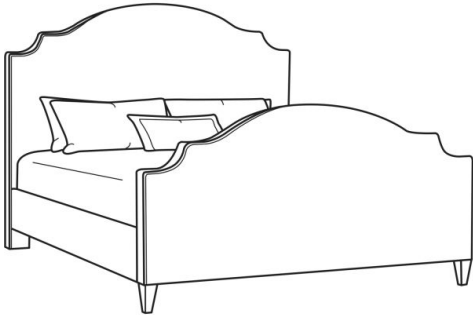

CR LAINE®

STYLE • COMFORT • COLOR

Selena / BK880

DESCRIPTION:	King Bed with Footboard (80.5W)
OUTSIDE:	80.5"W x 90.5"D x 61.5"H
COM:	Plain: 14.00 yds Repeat of 2-14": 17.50 yds Repeat of 15-27": 19.00 yds
WEIGHT:	140 lbs

Standard Features:

Side Rail: 15.5H

Box Spring Cavity: 8.5H

Floor Clearance: 5.5H

Outside Edge: 49H

Footboard: 38.5H

Compatible with adjustable bed base

May be shown with optional features