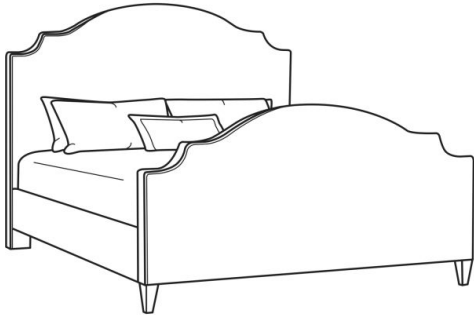

CR LAINÉ

STYLE • COMFORT • COLOR

Selena / BK880

DESCRIPTION:	King Bed with Footboard (80.5W)
OUTSIDE:	80.5"W x 90.5"D x 61.5"H
COM:	Plain: 14.00 yds Repeat of 2-14": 17.50 yds Repeat of 15-27": 19.00 yds
WEIGHT:	140 lbs

Standard Features:

Side Rail: 15.5H

Box Spring Cavity: 8.5H

Floor Clearance: 5.5H

Outside Edge: 49H

Footboard: 38.5H

Compatible with adjustable bed base

May be shown with optional features