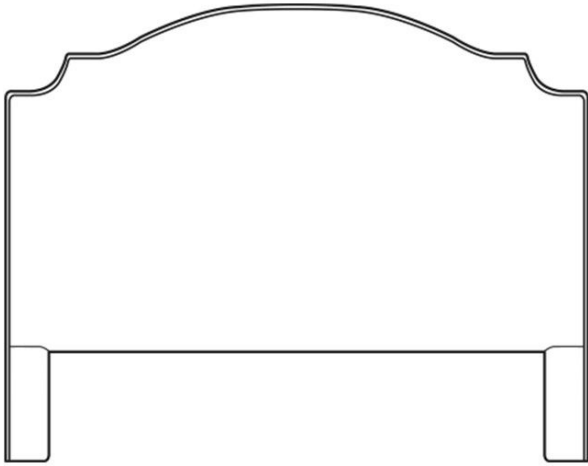

## Selena / HK880

DESCRIPTION:	King Headboard (80.5W)
OUTSIDE:	80.5"W x 4"D x 61.5"H
COM:	Plain: 7.50 yds Repeat of 2-14": 9.50 yds Repeat of 15-27": 10.25 yds
WEIGHT:	75 lbs

Standard Features:  
Outside Edge: 49H  
May be shown with optional features