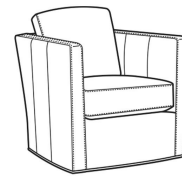

## Miles / L1765-05SW

DESCRIPTION:	Swivel Chair (30W)
OUTSIDE:	30"W x 35"D x 34"H
INSIDE:	22"W x 19"D
SEAT:	20"H
ARM:	29"H
BACK RAIL:	28"H
COM:	Plain: 95 sq ft
WEIGHT:	75 lbs

**L** = available in leather

### Standard Features:

Box Border Back

French Seamed

May be shown with optional features

## MILES

Standard Seat Cushion:

Hallmark Seat

Standard Back Pillow:

Fiber Back

### Also available:

Miles / 1765-05  
Chair (30W)  
Outside: 30W x 35D x 34H  
Inside: 22W x 19D

Miles / 1765-05SW  
Swivel Chair (30W)  
Outside: 30W x 35D x 34H  
Inside: 22W x 19D

Miles / L1765-05  
Leather Chair (30W)  
Outside: 30W x 35D x 34H  
Inside: 22W x 19D