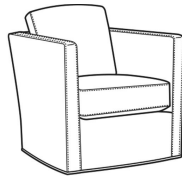

## Miles / L1765-05SW

DESCRIPTION:	Swivel Chair (30W)
OUTSIDE:	30"W x 35"D x 34"H
INSIDE:	22"W x 19"D
SEAT:	20"H
ARM:	29"H
BACK RAIL:	28"H
COM:	Plain: 95 sq ft
WEIGHT:	75 lbs

**L** = available in leather

### Standard Features:

Box Border Back

French Seamed

May be shown with optional features

## MILES

Standard Seat Cushion:

Hallmark Seat

Standard Back Pillow:

Fiber Back

### Also available:

Miles / 1765-05  
Chair (30W)  
Outside: 30W x 35D x 34H  
Inside: 22W x 19D

Miles / 1765-05SW  
Swivel Chair (30W)  
Outside: 30W x 35D x 34H  
Inside: 22W x 19D

Miles / L1765-05  
Leather Chair (30W)  
Outside: 30W x 35D x 34H  
Inside: 22W x 19D