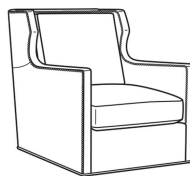

CR LAINE®

STYLE • COMFORT • COLOR

Sherwin / L2250-05

DESCRIPTION:	Chair (31W)
OUTSIDE:	31"W x 41"D x 38"H
INSIDE:	24"W x 22"D
SEAT:	19.5"H
ARM:	26"H
BACK RAIL:	38"H
COM:	Plain: 119 sq ft
WEIGHT:	75 lbs

L = available in leather

Standard Features:

Box Border Back

French Seamed

Standard with small nail trim

Due to the construction of this style, nails cannot be removed

May be shown with optional features

SHERWIN

Standard Seat Cushion:	Comfort Down Seat
Standard Back Pillow:	Comfort Down Back

Also available:

Sherwin / 2250-07
Ottoman (29W X 23D)
Outside: 29W x 23D x 17H
Inside: 0W x 0D

Sherwin / L2250-07
Leather Ottoman (29W X 23D)
Outside: 29W x 23D x 17H
Inside: 0W x 0D

Sherwin / 2250-05
Chair (31W)
Outside: 31W x 41D x 38H
Inside: 24W x 22D

Sherwin / 2250-05SW
Swivel Chair (31W)
Outside: 31W x 41D x 38H
Inside: 24W x 22D

Sherwin / L2250-05SW
Leather Swivel Chair (31W)
Outside: 31W x 41D x 38H
Inside: 24W x 22D