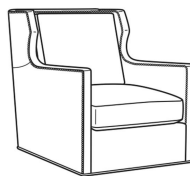

CR LAINE®

STYLE • COMFORT • COLOR

Sherwin / L2250-05

| | |
|--------------|--------------------|
| DESCRIPTION: | Chair (31W) |
| OUTSIDE: | 31"W x 41"D x 38"H |
| INSIDE: | 24"W x 22"D |
| SEAT: | 19.5"H |
| ARM: | 26"H |
| BACK RAIL: | 38"H |
| COM: | Plain: 119 sq ft |
| WEIGHT: | 75 lbs |

L = available in leather

Standard Features:

Box Border Back

French Seamed

Standard with small nail trim

Due to the construction of this style, nails cannot be removed

May be shown with optional features

SHERWIN

| | |
|------------------------|-------------------|
| Standard Seat Cushion: | Comfort Down Seat |
| Standard Back Pillow: | Comfort Down Back |

Also available:

Sherwin / 2250-07
Ottoman (29W X 23D)
Outside: 29W x 23D x 17H
Inside: 0W x 0D

Sherwin / L2250-07
Leather Ottoman (29W X 23D)
Outside: 29W x 23D x 17H
Inside: 0W x 0D

Sherwin / 2250-05
Chair (31W)
Outside: 31W x 41D x 38H
Inside: 24W x 22D

Sherwin / 2250-05SW
Swivel Chair (31W)
Outside: 31W x 41D x 38H
Inside: 24W x 22D